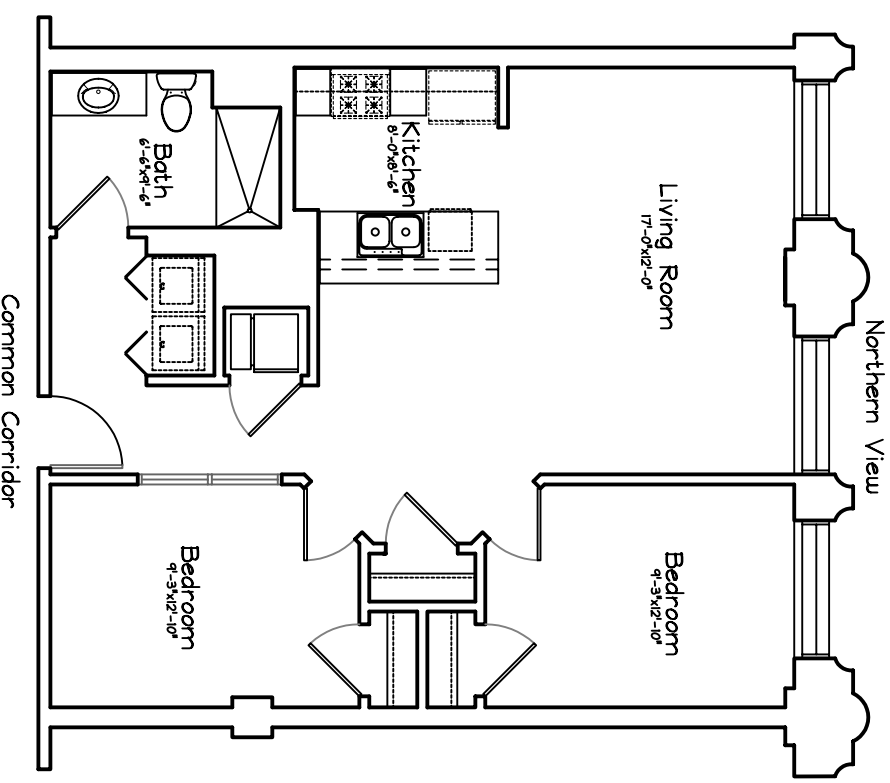

PLANKINTON LOFT APARTMENTS - 4th FLOOR

Unit #403 = 865 sq ft
Two Bedroom, 1 Bath

Scale : 1/8" = 1'-0"

Square Footage taken from center of corridor/party walls to exterior of turned walls.