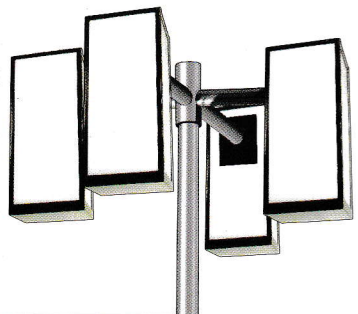

AMCO AMCRYLIC FOLK ART LAMP

MODEL NO.

C - 64 T

MODEL NO.

C - 64 AW 6" x 12"

SIZE

MODEL NO.

C - 64 AT 6" x 12"

SIZE

MODEL NO.

C - 64 AD 6" x 12"

SIZE

C - 64 BW 8" x 14"

C - 64 BT 8" x 14"

C - 64 BD 8" x 14"

C - 64 CW 10" x 16"

C - 64 CT 10" x 16"

C - 64 CD 10" x 16"

MODEL NO.

C - 64 CT 3

MODEL NO.

C - 64 P3

MODEL NO.

C - 64 P4