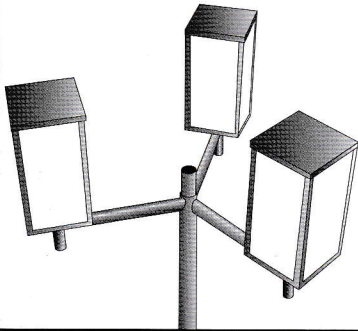

AMCO AMCRYLIC FOLK ART LAMP

MODEL NO.

C - 64 T

MODEL NO.

C - 64 AW 6" x 12"

SIZE

MODEL NO.

C - 64 AT 6" x 12"

SIZE

MODEL NO.

C - 64 AD 6" x 12"

SIZE

C - 64 BW 8" x 14"

C - 64 BT 8" x 14"

C - 64 BD 8" x 14"

C - 64 CW 10" x 16"

C - 64 CT 10" x 16"

C - 64 CD 10" x 16"

MODEL NO.

C - 64 CT 3

MODEL NO.

C - 64 P3

MODEL NO.

C - 64 P4