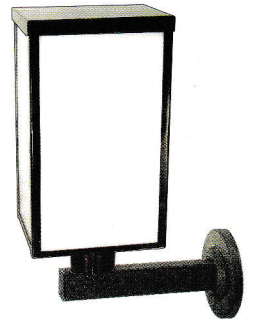

AMCO AMCRYLIC FOLK ART LAMP

MODEL NO.

C - 64 T

MODEL NO.

C - 64 AW 6" x 12"

SIZE

MODEL NO.

C - 64 AT 6" x 12"

SIZE

MODEL NO.

C - 64 AD 6" x 12"

SIZE

C - 64 BW 8" x 14"

C - 64 BT 8" x 14"

C - 64 BD 8" x 14"

C - 64 CW 10" x 16"

C - 64 CT 10" x 16"

C - 64 CD 10" x 16"

MODEL NO.

C - 64 CT 3

MODEL NO.

C - 64 P3

MODEL NO.

C - 64 P4