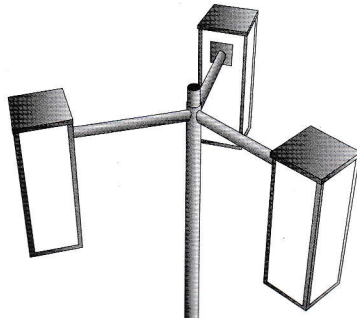

AMCO AMCRYLIC FOLK ART LAMP

MODEL NO.

C - 64 T

MODEL NO.

C - 64 AW 6" x 12"

SIZE

MODEL NO.

C - 64 AT 6" x 12"

SIZE

MODEL NO.

C - 64 AD 6" x 12"

SIZE

C - 64 BW 8" x 14"

C - 64 BT 8" x 14"

C - 64 BD 8" x 14"

C - 64 CW 10" x 16"

C - 64 CT 10" x 16"

C - 64 CD 10" x 16"

MODEL NO.

C - 64 CT 3

MODEL NO.

C - 64 P3

MODEL NO.

C - 64 P4