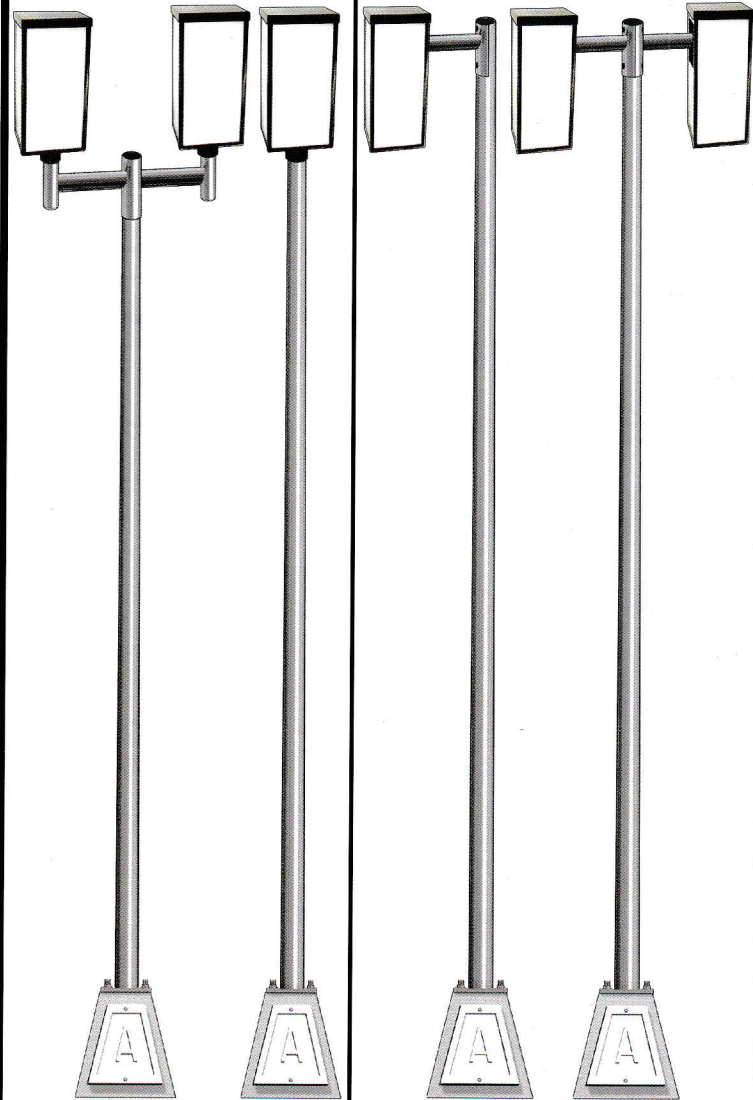

MODEL NO.

C-64 PC-2

MODEL NO.

C-64 PC-1

MODEL NO.

C - 64 P1

MODEL NO.

C - 64 P2

MODEL NO.

C - 64 CP4