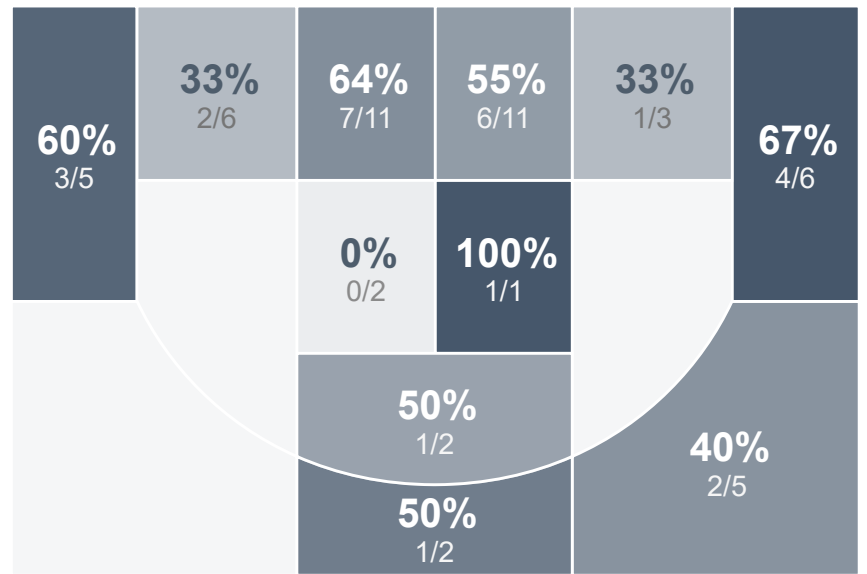

Century Patriots Girls Basketball