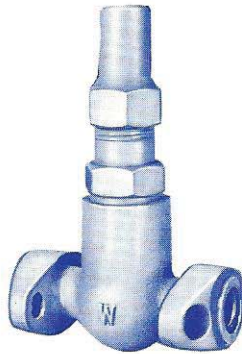

WOLF LINDE VALVES CONT.

SEAL CAP VALVES CONT.

1/2 THRU 1" OVAL FLANGED

SIZE OF VALVE INCHES	CODE NUMBER OF GLOBE VALVE	CODE NUMBER OF ANGLE VALVE
1/2	5790F	5789F
3/4	5775F	5773F
1	5776F	5774F

1-1/4 THRU 4" FLANGED

SIZE OF VALVE INCHES	CODE NUMBER OF GLOBE VALVE	CODE NUMBER OF ANGLE VALVE
1-1/4	5797F	5798F
1-1/2	5841F	5842F
2	5847F	5848F
*2-1/2	5912F	5948F
*3	5911F	5947F
*3-1/2	5910F	5946F
*4	5909F	5945F

*THESE SIZES HAVE ROUND BONNETS. NO PICTURE SHOWN.