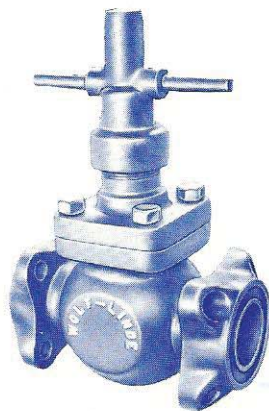

WOLF LINDE VALVES CONT.

SEAL CAP VALVES CONT.

1/2 THRU 1" OVAL FLANGED

SIZE OF VALVE INCHES	CODE NUMBER OF GLOBE VALVE	CODE NUMBER OF ANGLE VALVE
1/2	5790F	5789F
3/4	5775F	5773F
1	5776F	5774F

1-1/4 THRU 4" FLANGED

SIZE OF VALVE INCHES	CODE NUMBER OF GLOBE VALVE	CODE NUMBER OF ANGLE VALVE
1-1/4	5797F	5798F
1-1/2	5841F	5842F
2	5847F	5848F
*2-1/2	5912F	5948F
*3	5911F	5947F
*3-1/2	5910F	5946F
*4	5909F	5945F

*THESE SIZES HAVE ROUND BONNETS. NO PICTURE SHOWN.