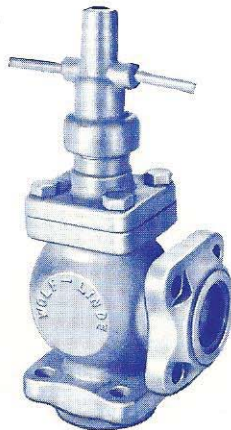

WOLF LINDE VALVES CONT.

SEAL CAP VALVES CONT.

1/2 THRU 1" OVAL FLANGED

SIZE OF VALVE INCHES	CODE NUMBER OF GLOBE VALVE	CODE NUMBER OF ANGLE VALVE
1/2	5790F	5789F
3/4	5775F	5773F
1	5776F	5774F

1-1/4 THRU 4" FLANGED

SIZE OF VALVE INCHES	CODE NUMBER OF GLOBE VALVE	CODE NUMBER OF ANGLE VALVE
1-1/4	5797F	5798F
1-1/2	5841F	5842F
2	5847F	5848F
*2-1/2	5912F	5948F
*3	5911F	5947F
*3-1/2	5910F	5946F
*4	5909F	5945F

*THESE SIZES HAVE ROUND BONNETS. NO PICTURE SHOWN.