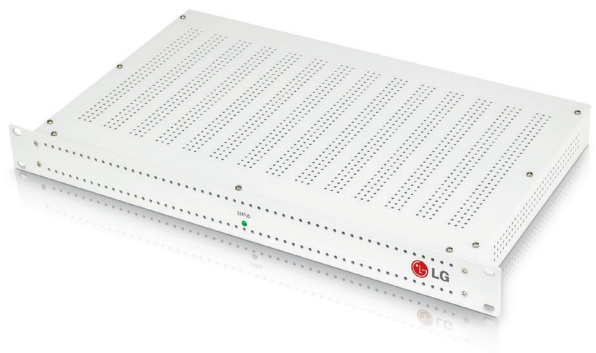

PCS200R

- P2020 e500v2 dual core SoC
- 2GB 800MHz DDR3 SDRAM
- Real Time clock
- 4GB Micro SD Memory
- USB 2.0 ports