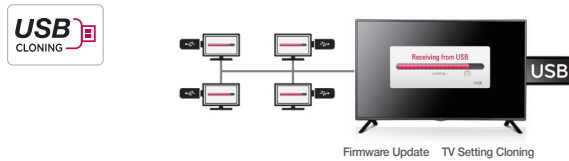

USB Cloning

Your ordinary USB can be the perfect device for cloning all hotel TVs with astonishing speed and ease. The USB Cloning feature allows you to simply copy the TV settings to all TVs using a USB stick, a process that is fully automated to save a lot of time without having to set each TV one by one.