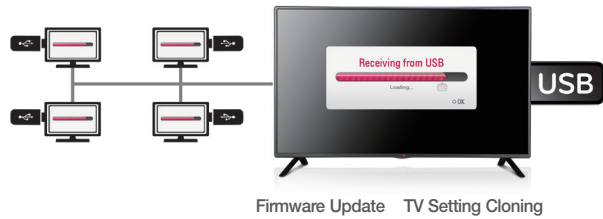

USB Cloning

Your ordinary USB can be the perfect device for cloning all hotel TVs with astonishing speed and ease. The USB Cloning feature allows you to simply copy the TV settings to all TVs using a USB stick, a process that is fully automated to save time without having to set each TV one by one.