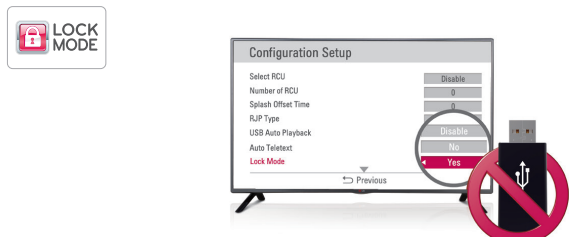

Lock Mode

The Lock Mode blocks external input signals for illegal communication, a useful feature for preventing misuse of TVs in facilities such as prisons, mental hospitals and other applicable public spaces.