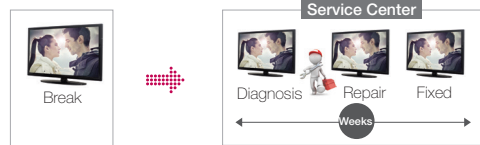

Traditional Process