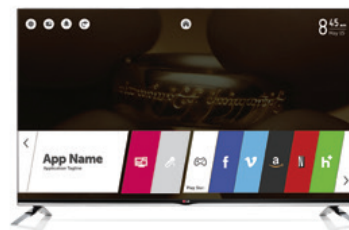

Pro:Centric® SMART

LG Pro:Centric SMART offers webOS for Commercial TV user interface and customizable tools that our partners can optimize their Hotel TVs with IP-based programs to provide premium hotel services with integrated set-top box solution.

webOS for Commercial TV

“Revolutionary UX” of webOS is simple, but powerful. It offers incredible user experiences with intuitive user interface and fast response time.

Simple Switching

Simple & Quick switch between services

- Different forms of content on webOS (Broadcasting, Smart Application, Smart Share, Web Browser, Input Source)
- History of previously watched contents

Simple Customization

LG's Commercial Smart Home(Launcher based) will allow the hotels to build their own Smart Home by selecting and ordering apps.

Simple Management

The webOS for Commercial TV provides remote diagnosis and signal monitoring via an embedded web server; enabling Partner / LG engineers to check TV or signal information easily.

For more information/product orders call: 877-789-7995
Email: tevens@commconnecttv.com