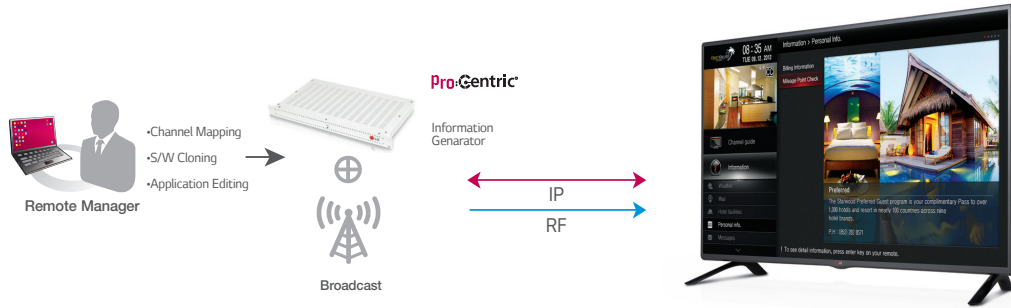

Pro:Centric® V

LG's Pro:Centric V solution allows hoteliers to customize the in-room experience, providing an easy way to interface with program guides, internet data feeds and applications designed to connect guests to hotel services through RF or IP infrastructure.