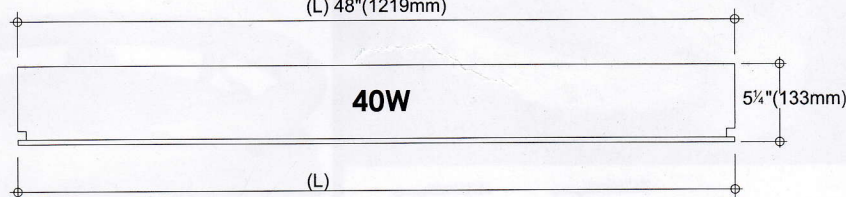

AMCO LOUVER TYPE FLUORESCENT BASE WITH MIRRORIZED ALUMINUM REFLECTOR

BASE ONLY
w/ Lamp Holder

(L) 48" (1219mm)

MODEL NO.	WATTAGE	W	L
AP120-DCT	1-20w	12⁵/₈" (321mm)	24¹/₂" (622mm)
AP140-DCT	1-40w	12⁵/₈" (321mm)	48¹/₂" (1232mm)

BASE ONLY
w/ Lamp Holder

(L) 48" (1219mm)

MODEL NO.	WATTAGE	W	L
AP220-BDT	2-20w	24¹/₂" (622mm)	24¹/₂" (622mm)
AP240-BDT	2-40w	24¹/₂" (622mm)	48¹/₂" (1232mm)