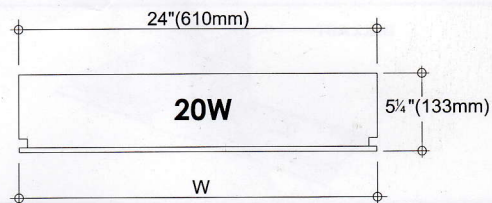

AMCO LOUVER TYPE FLUORESCENT BASE WITH MIRRORIZED ALUMINUM REFLECTOR

BASE ONLY
w/ Lamp Holder

(L) 48" (1219mm)

MODEL NO.	WATTAGE	W	L
AP120-DCT	1-20w	12⁵/₈" (321mm)	24¹/₂" (622mm)
AP140-DCT	1-40w	12⁵/₈" (321mm)	48¹/₂" (1232mm)

BASE ONLY
w/ Lamp Holder

(L) 48" (1219mm)

MODEL NO.	WATTAGE	W	L
AP220-BDT	2-20w	24¹/₂" (622mm)	24¹/₂" (622mm)
AP240-BDT	2-40w	24¹/₂" (622mm)	48¹/₂" (1232mm)