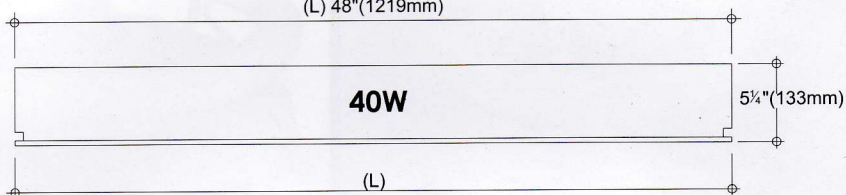

AMCO LOUVER TYPE FLUORESCENT BASE WITH MIRRORIZED ALUMINUM REFLECTOR

BASE ONLY
w/ Lamp Holder

(L) 48" (1219mm)

MODEL NO.	WATTAGE	W	L
AP120-DCT	1-20w	12⁵/₈" (321mm)	24¹/₂" (622mm)
AP140-DCT	1-40w	12⁵/₈" (321mm)	48¹/₂" (1232mm)

BASE ONLY
w/ Lamp Holder

(L) 48" (1219mm)

MODEL NO.	WATTAGE	W	L
AP220-BDT	2-20w	24¹/₂" (622mm)	24¹/₂" (622mm)
AP240-BDT	2-40w	24¹/₂" (622mm)	48¹/₂" (1232mm)