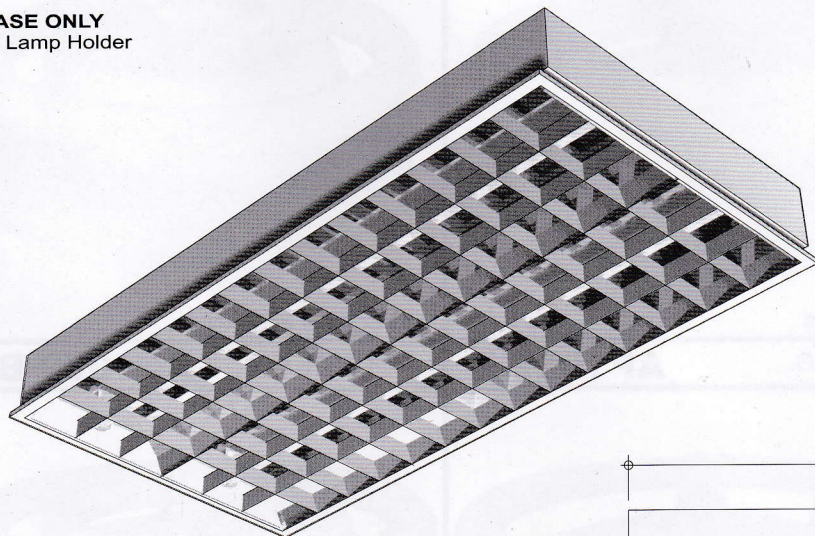

AMCO LOUVER TYPE FLUORESCENT BASE WITH MIRRORIZED ALUMINUM REFLECTOR

BASE ONLY
w/ Lamp Holder

(L) 48" (1219mm)

MODEL NO.	WATTAGE	W	L
AP120-DCT	1-20w	12⁵/₈" (321mm)	24¹/₂" (622mm)
AP140-DCT	1-40w	12⁵/₈" (321mm)	48¹/₂" (1232mm)

BASE ONLY
w/ Lamp Holder

(L) 48" (1219mm)

MODEL NO.	WATTAGE	W	L
AP220-BDT	2-20w	24¹/₂" (622mm)	24¹/₂" (622mm)
AP240-BDT	2-40w	24¹/₂" (622mm)	48¹/₂" (1232mm)