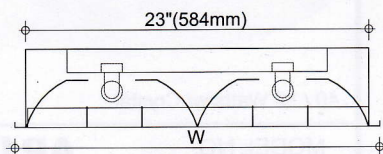

AMCO LOUVER TYPE FLUORESCENT BASE WITH MIRRORIZED ALUMINUM REFLECTOR

BASE ONLY
w/ Lamp Holder

(L) 48" (1219mm)

MODEL NO.	WATTAGE	W	L
AP120-DCT	1-20w	12⁵/₈" (321mm)	24¹/₂" (622mm)
AP140-DCT	1-40w	12⁵/₈" (321mm)	48¹/₂" (1232mm)

BASE ONLY
w/ Lamp Holder

(L) 48" (1219mm)

MODEL NO.	WATTAGE	W	L
AP220-BDT	2-20w	24¹/₂" (622mm)	24¹/₂" (622mm)
AP240-BDT	2-40w	24¹/₂" (622mm)	48¹/₂" (1232mm)