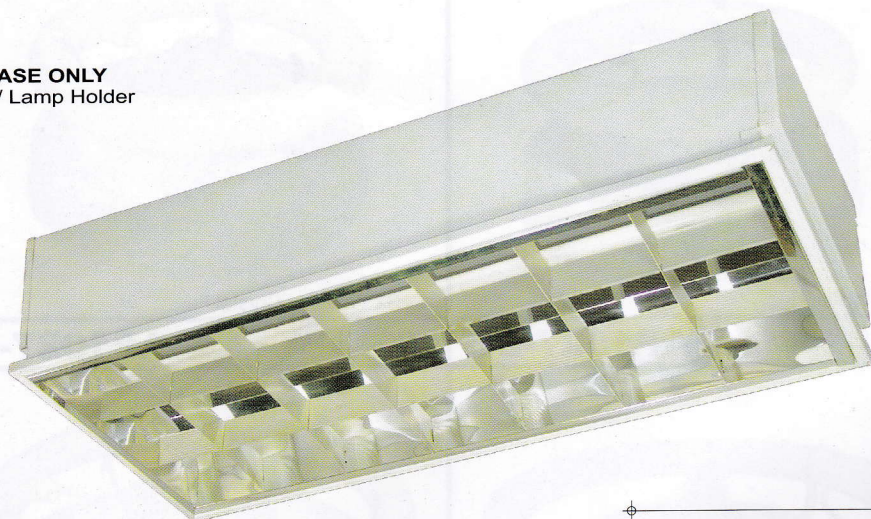

AMCO LOUVER TYPE FLUORESCENT BASE WITH MIRRORIZED ALUMINUM REFLECTOR

BASE ONLY
w/ Lamp Holder

(L) 48" (1219mm)

MODEL NO.	WATTAGE	W	L
AP120-DCT	1-20w	12⁵/₈" (321mm)	24¹/₂" (622mm)
AP140-DCT	1-40w	12⁵/₈" (321mm)	48¹/₂" (1232mm)

BASE ONLY
w/ Lamp Holder

(L) 48" (1219mm)

MODEL NO.	WATTAGE	W	L
AP220-BDT	2-20w	24¹/₂" (622mm)	24¹/₂" (622mm)
AP240-BDT	2-40w	24¹/₂" (622mm)	48¹/₂" (1232mm)