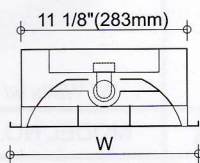

AMCO LOUVER TYPE FLUORESCENT BASE WITH MIRRORIZED ALUMINUM REFLECTOR

BASE ONLY
w/ Lamp Holder

(L) 48" (1219mm)

MODEL NO.	WATTAGE	W	L
AP120-DCT	1-20w	12⁵/₈" (321mm)	24¹/₂" (622mm)
AP140-DCT	1-40w	12⁵/₈" (321mm)	48¹/₂" (1232mm)

BASE ONLY
w/ Lamp Holder

(L) 48" (1219mm)

MODEL NO.	WATTAGE	W	L
AP220-BDT	2-20w	24¹/₂" (622mm)	24¹/₂" (622mm)
AP240-BDT	2-40w	24¹/₂" (622mm)	48¹/₂" (1232mm)