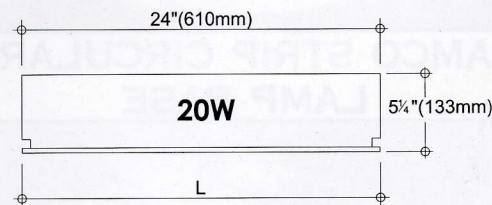

AMCO LOUVER TYPE FLUORESCENT BASE WITH MIRRORIZED ALUMINUM REFLECTOR

BASE ONLY
w/ Lamp Holder

(L) 48" (1219mm)

MODEL NO.	WATTAGE	W	L
AP120-DCT	1-20w	12⁵/₈" (321mm)	24¹/₂" (622mm)
AP140-DCT	1-40w	12⁵/₈" (321mm)	48¹/₂" (1232mm)

BASE ONLY
w/ Lamp Holder

(L) 48" (1219mm)

MODEL NO.	WATTAGE	W	L
AP220-BDT	2-20w	24¹/₂" (622mm)	24¹/₂" (622mm)
AP240-BDT	2-40w	24¹/₂" (622mm)	48¹/₂" (1232mm)