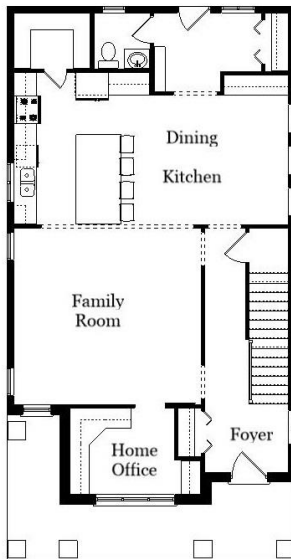

Your Land Your Style Your Home Your Way

Design + Build = Your Best Value

In Town 4042-D  
2244 Sq.Ft.

Copyright © 2021 Kraus Design Build  
All Rights Reserved

The **Kraus** Company  
DESIGN BUILD

248-972-5549