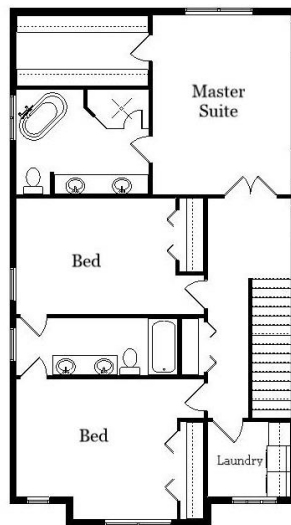

Your Land Your Style Your Home Your Way

Design + Build = Your Best Value

In Town 4042-D  
2244 Sq.Ft.

Copyright © 2021 Kraus Design Build  
All Rights Reserved

The **Kraus** Company  
DESIGN BUILD

248-972-5549