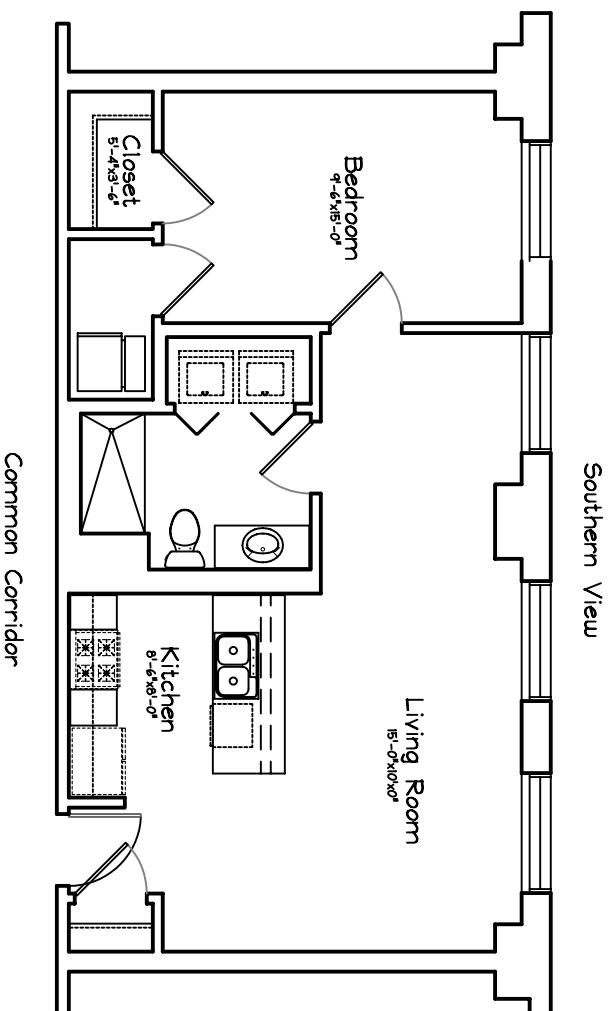

PLANKINTON LOFT APARTMENTS - 4th FLOOR

Unit #428 = 820 sq ft
One Bedroom, 1 Bath

Scale : 1/8" = 1'-0"

Square Footage taken from center of corridor/party walls
to exterior of turned walls.