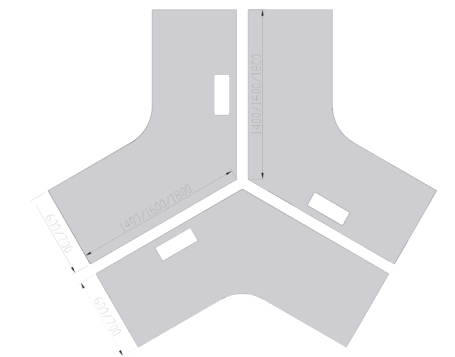

Product Name:

European-style Height Adjustable Desk

Height Adjustable Desk

- * 2-stage / 3-stage lifting columns for flexible use across different work settings.
- * Clean, minimalist design suitable for office and residential spaces.
- * Stable structure with up to 120 kg load capacity.
- * Smooth, button-controlled height adjustment.
- * Anti-collision protection for safe operation.

Specifications:

- * 2-stage: 50×90 mm (outer) / 45×85 mm (inner)
- * 3-stage: 50×90 mm (outer) / 45×85 mm (middle) / 40×80 mm (inner)

Configuration Options

Single Desk

Double Desk

120° Three-Person Workstation

Overall Dimensions

European Style – 2-Stage

European Style – 3-Stage

Model	Max Load (Kg)	Noise (dB)	Speed (mm/s)	Duty Cycle	Stroke (mm)	Height Range (mm)	Frame Width (mm)
Owen (2-stage dual motor) Economic Version	100	< 50	30	10%	480	720~1200	1400~1800
Owen (2-stage dual motor) Standard Version	120	< 50	30	10%	480	720~1200	1400~1800
Owen (3-stage dual motor) Economic Version	100	< 50	30	10%	630	620~1250	1400~1800
Owen (3-stage dual motor) Standard Version	120	< 50	30	10%	630	620~1250	1400~1800
Owen (3-stage dual motor) Fast Version	80	< 50	80	10%	630	620~1250	1400~1800