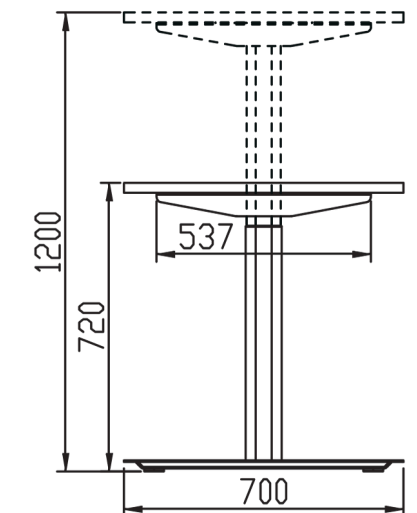

Product Name:

European-style Height Adjustable Desk

Height Adjustable Desk

- * 2-stage / 3-stage lifting columns for flexible use across different work settings.
- * Clean, minimalist design suitable for office and residential spaces.
- * Stable structure with up to 120 kg load capacity.
- * Smooth, button-controlled height adjustment.
- * Anti-collision protection for safe operation.

Specifications:

- * 2-stage: 50×90 mm (outer) / 45×85 mm (inner)
- * 3-stage: 50×90 mm (outer) / 45×85 mm (middle) / 40×80 mm (inner)

Configuration Options

Single Desk

Double Desk

120° Three-Person Workstation

Overall Dimensions

European Style – 2-Stage

European Style – 3-Stage

Model	Max Load (Kg)	Noise (dB)	Speed (mm/s)	Duty Cycle	Stroke (mm)	Height Range (mm)	Frame Width (mm)
Owen (2-stage dual motor) Economic Version	100	< 50	30	10%	480	720~1200	1400~1800
Owen (2-stage dual motor) Standard Version	120	< 50	30	10%	480	720~1200	1400~1800
Owen (3-stage dual motor) Economic Version	100	< 50	30	10%	630	620~1250	1400~1800
Owen (3-stage dual motor) Standard Version	120	< 50	30	10%	630	620~1250	1400~1800
Owen (3-stage dual motor) Fast Version	80	< 50	80	10%	630	620~1250	1400~1800