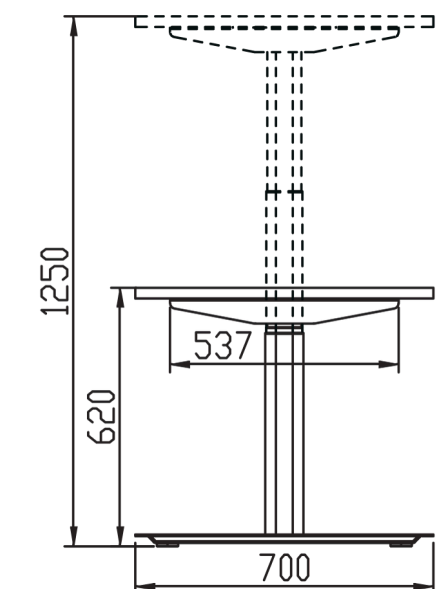

Product Name:

European-style Height Adjustable Desk

Height Adjustable Desk

- * 2-stage / 3-stage lifting columns for flexible use across different work settings.
- * Clean, minimalist design suitable for office and residential spaces.
- * Stable structure with up to 120 kg load capacity.
- * Smooth, button-controlled height adjustment.
- * Anti-collision protection for safe operation.

Specifications:

- * 2-stage: 50×90 mm (outer) / 45×85 mm (inner)
- * 3-stage: 50×90 mm (outer) / 45×85 mm (middle) / 40×80 mm (inner)

Configuration Options

Single Desk

Double Desk

120° Three-Person Workstation

Overall Dimensions

European Style – 2-Stage

European Style – 3-Stage

Model	Max Load (Kg)	Noise (dB)	Speed (mm/s)	Duty Cycle	Stroke (mm)	Height Range (mm)	Frame Width (mm)
Owen (2-stage dual motor) Economic Version	100	< 50	30	10%	480	720~1200	1400~1800
Owen (2-stage dual motor) Standard Version	120	< 50	30	10%	480	720~1200	1400~1800
Owen (3-stage dual motor) Economic Version	100	< 50	30	10%	630	620~1250	1400~1800
Owen (3-stage dual motor) Standard Version	120	< 50	30	10%	630	620~1250	1400~1800
Owen (3-stage dual motor) Fast Version	80	< 50	80	10%	630	620~1250	1400~1800