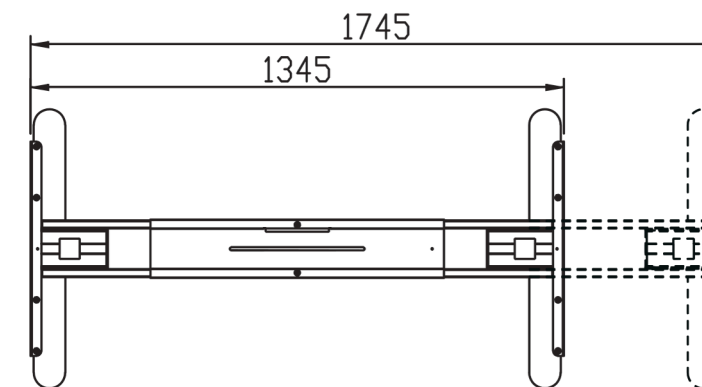

Product Name:

European-style Height Adjustable Desk

Height Adjustable Desk

- * 2-stage / 3-stage lifting columns for flexible use across different work settings.
- * Clean, minimalist design suitable for office and residential spaces.
- * Stable structure with up to 120 kg load capacity.
- * Smooth, button-controlled height adjustment.
- * Anti-collision protection for safe operation.

Specifications:

- * 2-stage: 50×90 mm (outer) / 45×85 mm (inner)
- * 3-stage: 50×90 mm (outer) / 45×85 mm (middle) / 40×80 mm (inner)

Configuration Options

Single Desk

Double Desk

120° Three-Person Workstation

Overall Dimensions

European Style – 2-Stage

European Style – 3-Stage

Model	Max Load (Kg)	Noise (dB)	Speed (mm/s)	Duty Cycle	Stroke (mm)	Height Range (mm)	Frame Width (mm)
Owen (2-stage dual motor) Economic Version	100	< 50	30	10%	480	720~1200	1400~1800
Owen (2-stage dual motor) Standard Version	120	< 50	30	10%	480	720~1200	1400~1800
Owen (3-stage dual motor) Economic Version	100	< 50	30	10%	630	620~1250	1400~1800
Owen (3-stage dual motor) Standard Version	120	< 50	30	10%	630	620~1250	1400~1800
Owen (3-stage dual motor) Fast Version	80	< 50	80	10%	630	620~1250	1400~1800