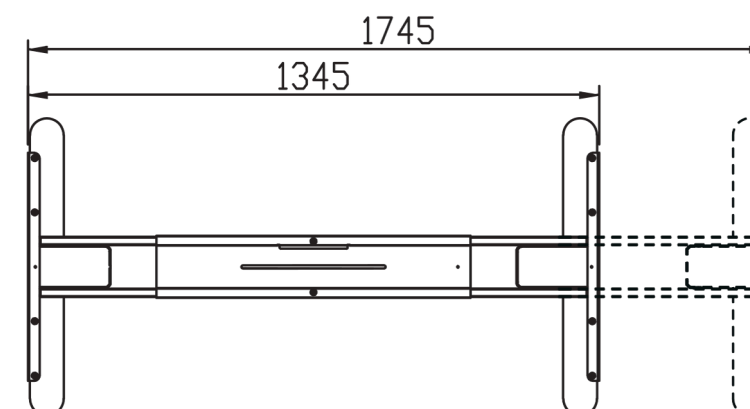

Product Name:

European-style Height Adjustable Desk

Height Adjustable Desk

- * 2-stage / 3-stage lifting columns for flexible use across different work settings.
- * Clean, minimalist design suitable for office and residential spaces.
- * Stable structure with up to 120 kg load capacity.
- * Smooth, button-controlled height adjustment.
- * Anti-collision protection for safe operation.

Specifications:

- * 2-stage: 50×90 mm (outer) / 45×85 mm (inner)
- * 3-stage: 50×90 mm (outer) / 45×85 mm (middle) / 40×80 mm (inner)

Configuration Options

Single Desk

Double Desk

120° Three-Person Workstation

Overall Dimensions

European Style – 2-Stage

European Style – 3-Stage

Model	Max Load (Kg)	Noise (dB)	Speed (mm/s)	Duty Cycle	Stroke (mm)	Height Range (mm)	Frame Width (mm)
Owen (2-stage dual motor) Economic Version	100	< 50	30	10%	480	720~1200	1400~1800
Owen (2-stage dual motor) Standard Version	120	< 50	30	10%	480	720~1200	1400~1800
Owen (3-stage dual motor) Economic Version	100	< 50	30	10%	630	620~1250	1400~1800
Owen (3-stage dual motor) Standard Version	120	< 50	30	10%	630	620~1250	1400~1800
Owen (3-stage dual motor) Fast Version	80	< 50	80	10%	630	620~1250	1400~1800