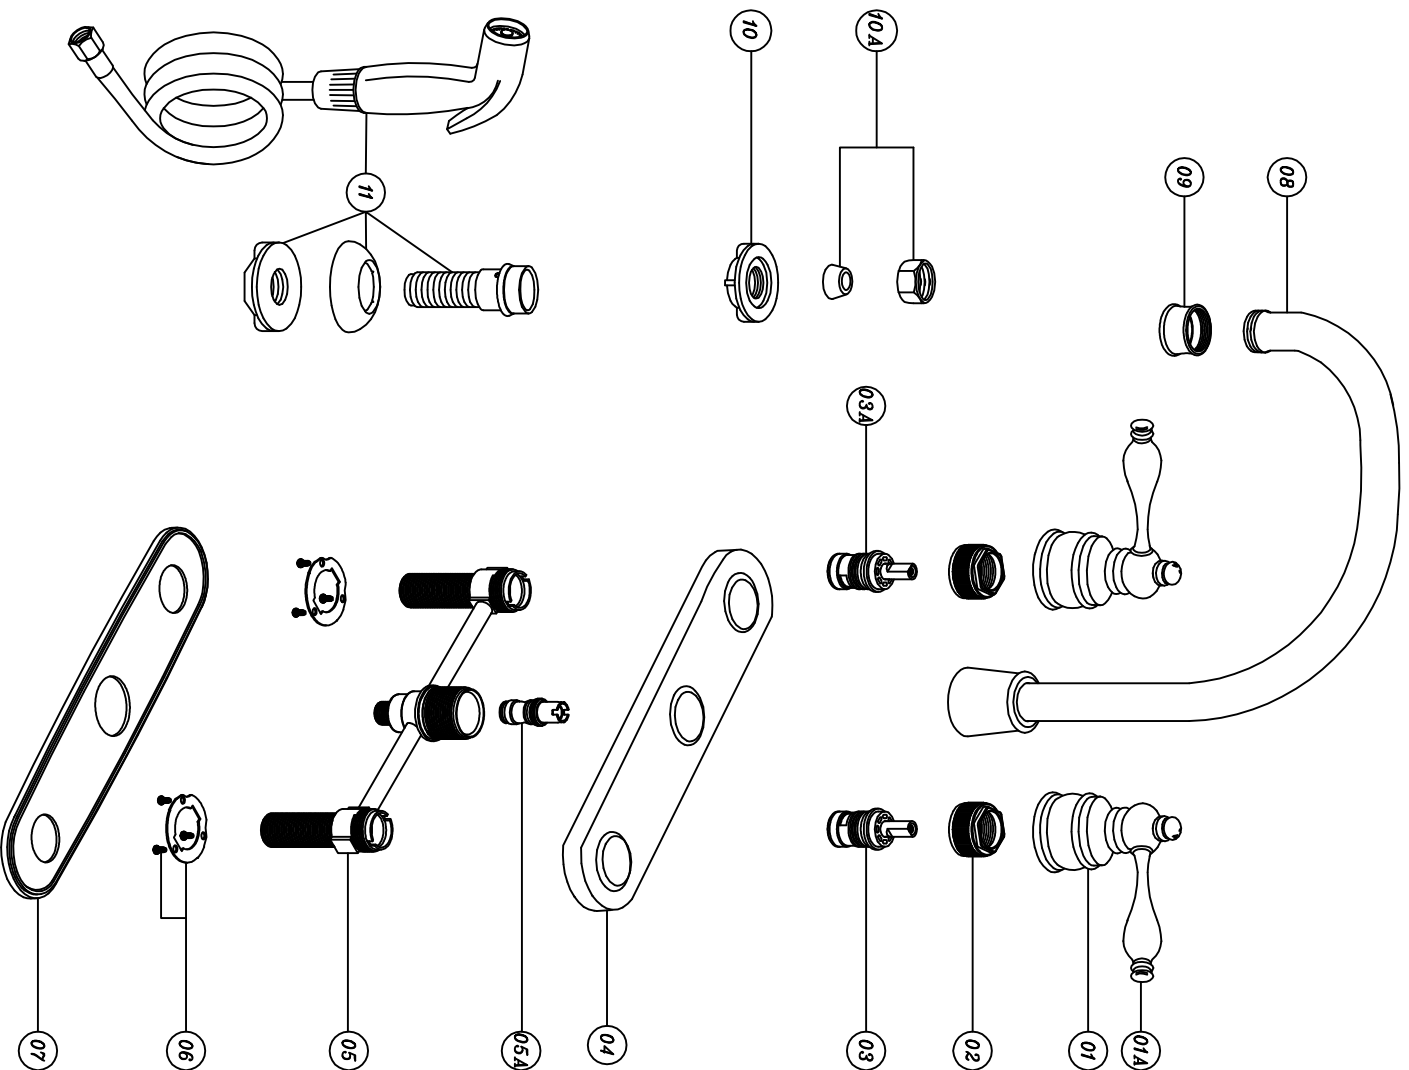

760 SERIES

| DESCRIPTION | PART NUMBER |
|--------------------------------|--|
| 01 - Handle Base | 13151B - Chrome 13153B - Ant. Brass 13156B - Brushed Nickel 13157B - PVD Brass 13159B - Vintage Bronze |
| 01A - Lever Insert | 13169B - Vintage Bronze 13161C - Ceramic/Chrome |
| 02 - Cartridge Nut | 103077 - Cold Cartridge 103076 - Hot Cartridge |
| 03 - Cartridge | 103035 |
| 03A - Cartridge | |
| 04 - Escutcheon Plate | |
| 05A - Diverter | |
| 05 - Waterway | |
| 06 - Retainer Washers & Screws | |
| 07 - Putty Plate | |
| 08 - Spout | |
| 09 - Aerator | 103291 - Chrome 103296 - Brushed Nickel |
| 10A - Cone Washer & Supply Nut | |
| 10 - Mounting Nut | 103911 - Chrome 103916 - Brushed Nickel |
| 11 - Spray Head, Hose & Holder | |