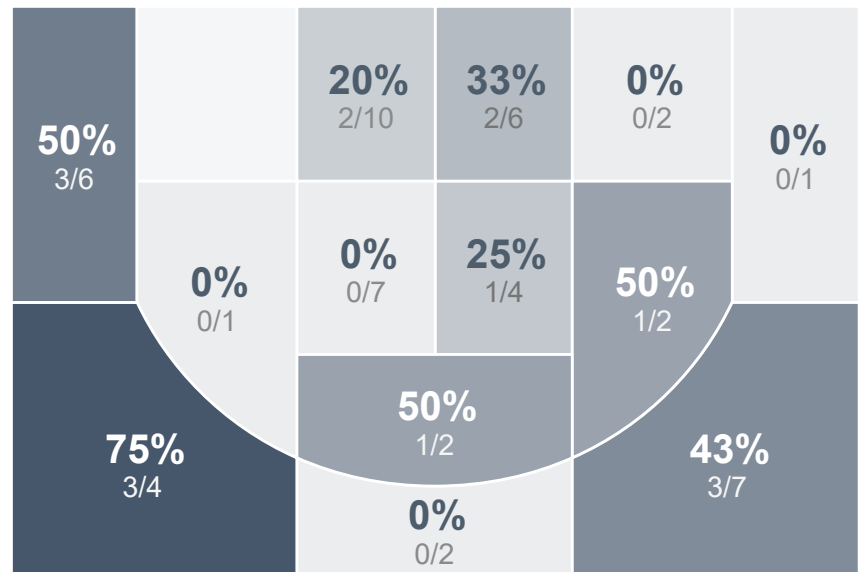

Box Score Report

CHS vs Bismarck Legacy - Feb 11, 2022 - W 56-52

Period Stats

Team	1	2	Final
CHS	22	34	56
LHS	27	25	52

Run Graph

Team Stats

	CHS	LHS
Field Goal %	26.6%	29.6%
Effective Field Goal %	30.5%	38.0%
2FG Made/Attempted	12/41	7/34
2FG%	29.3%	20.6%
3FG Made/Attempted	5/23	9/20
3FG%	21.7%	45.0%
FT Made/Attempted	17/27	11/18
Free Throw Percentage	63.0%	61.1%
Points Per Possession	0.88	0.84
Transition Points	2	15
Points Off Turnovers	7	6
Second Chance Points	13	13
Points in the Paint	22	10
Offensive Rebounds	24	17
Defense Rebounds	23	26
Assists	11	12
Deflections	6	2
Steals	5	7
Blocks	0	0
Turnovers	11	16
Personal Fouls	17	22
Charges Taken	0	1

Century Patriots Girls Basketball

Bismarck Legacy High School

Century Patriots Girls Basketball's Player Stats

Name	Pts	FG	3FG	FT	+/-	MINS	OREB	DREB	AST	DEFL	STL	BLK	TO	FOUL	CHG
#3 Eden Fridley	7	2/8	1/4	2/8	+ 6	38	3	5	1	0	1	0	1	3	0
#5 Delani Clarke	8	3/13	1/4	1/1	+ 4	33	5	3	1	0	1	0	1	1	0
#10 Autumn Ketterling	5	2/9	1/6	0/0	+ 9	30	1	1	2	1	0	0	3	2	0
#11 Elydia Symens	2	0/1	0/1	2/2	- 2	9	0	1	1	1	0	0	0	0	0
#13 Bergan Kinnebrew	24	6/15	0/1	12/16	+ 5	35	5	6	3	3	2	0	3	5	0
#20 Abby Fletcher	6	2/12	2/7	0/0	+ 1	33	5	3	2	0	0	0	2	3	0
#30 Zoie Austin	4	2/6	0/0	0/0	- 3	13	1	1	1	1	1	0	1	1	0
#33 Erika Lee	0	0/0	0/0	0/0	0	5	1	0	0	0	0	0	0	2	0