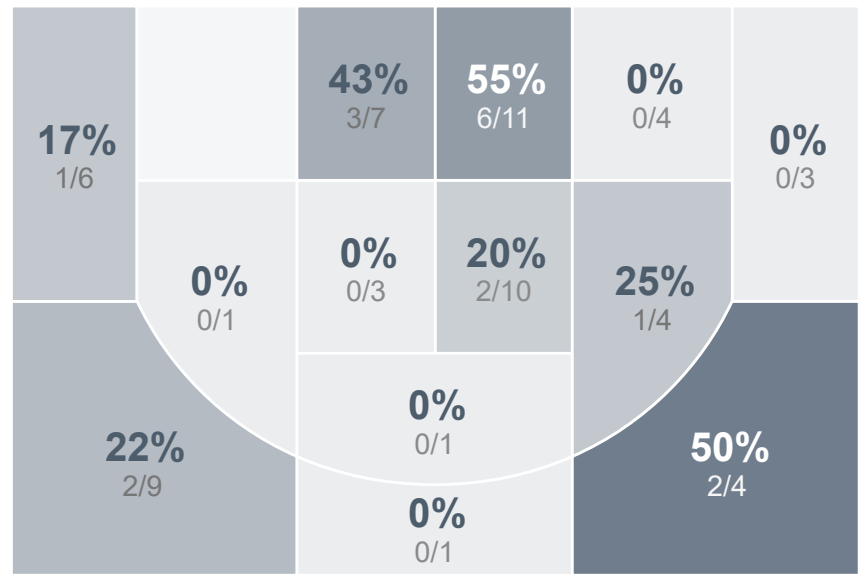

Box Score Report

CHS vs Bismarck Legacy - Feb 11, 2022 - W 56-52

Period Stats

Team	1	2	Final
CHS	22	34	56
LHS	27	25	52

Run Graph

Team Stats

	CHS	LHS
Field Goal %	26.6%	29.6%
Effective Field Goal %	30.5%	38.0%
2FG Made/Attempted	12/41	7/34
2FG%	29.3%	20.6%
3FG Made/Attempted	5/23	9/20
3FG%	21.7%	45.0%
FT Made/Attempted	17/27	11/18
Free Throw Percentage	63.0%	61.1%
Points Per Possession	0.88	0.84
Transition Points	2	15
Points Off Turnovers	7	6
Second Chance Points	13	13
Points in the Paint	22	10
Offensive Rebounds	24	17
Defense Rebounds	23	26
Assists	11	12
Deflections	6	2
Steals	5	7
Blocks	0	0
Turnovers	11	16
Personal Fouls	17	22
Charges Taken	0	1

Century Patriots Girls Basketball

Bismarck Legacy High School

Century Patriots Girls Basketball's Player Stats

Name	Pts	FG	3FG	FT	+/-	MINS	OREB	DREB	AST	DEFL	STL	BLK	TO	FOUL	CHG
#3 Eden Fridley	7	2/8	1/4	2/8	+ 6	38	3	5	1	0	1	0	1	3	0
#5 Delani Clarke	8	3/13	1/4	1/1	+ 4	33	5	3	1	0	1	0	1	1	0
#10 Autumn Ketterling	5	2/9	1/6	0/0	+ 9	30	1	1	2	1	0	0	3	2	0
#11 Elydia Symens	2	0/1	0/1	2/2	- 2	9	0	1	1	1	0	0	0	0	0
#13 Bergan Kinnebrew	24	6/15	0/1	12/16	+ 5	35	5	6	3	3	2	0	3	5	0
#20 Abby Fletcher	6	2/12	2/7	0/0	+ 1	33	5	3	2	0	0	0	2	3	0
#30 Zoie Austin	4	2/6	0/0	0/0	- 3	13	1	1	1	1	1	0	1	1	0
#33 Erika Lee	0	0/0	0/0	0/0	0	5	1	0	0	0	0	0	0	2	0