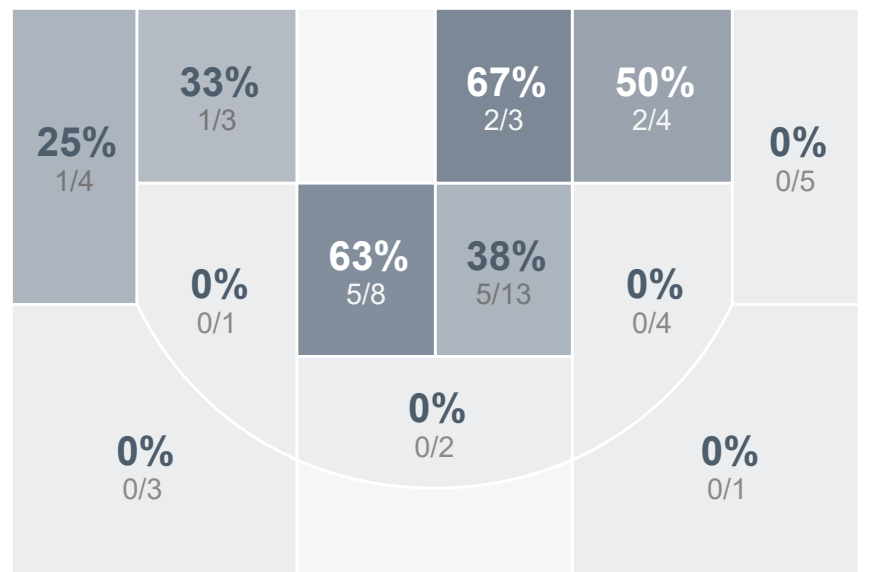

Watford City High School