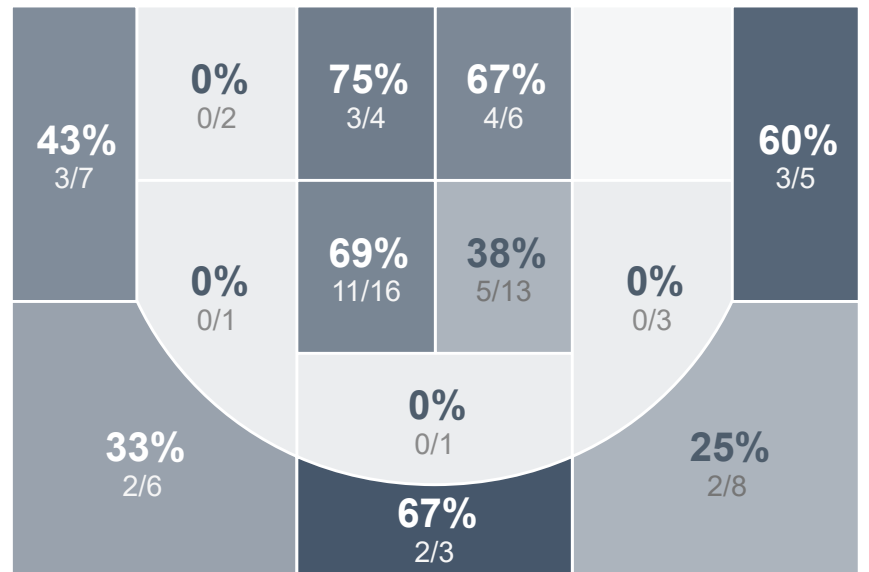

Boys Varsity Basketball