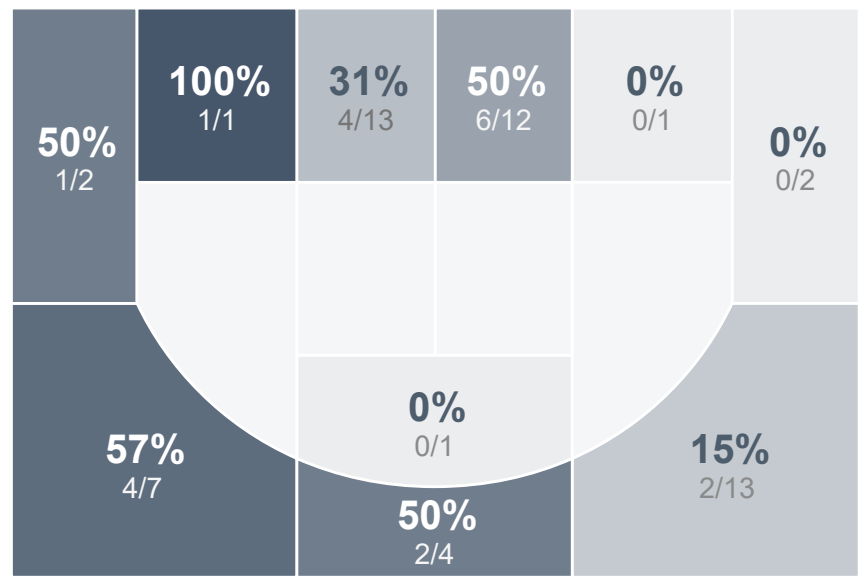

Girls Varsity Basketball