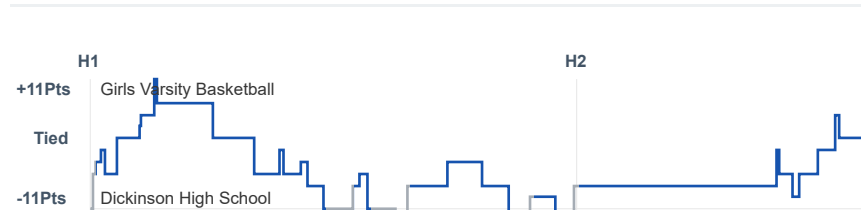

Box Score Report

JHS vs Dickinson - Jan 7, 2023 - W 61-59

Period Stats

Team	1	2	Final
JHS	29	32	61
DHS	27	28	59

*This score was manually entered on your schedule.

Run Graph

Team Stats

	JHS	DHS
Field Goal %	35.7%	36.7%
Effective Field Goal %	43.8%	42.5%
2FG Made/Attempted	11/28	15/39
2FG%	39.3%	38.5%
3FG Made/Attempted	9/28	7/21
3FG%	32.1%	33.3%
FT Made/Attempted	12/19	4/10
Free Throw Percentage	63.2%	40.0%
Points Per Possession	0.95	0.85
Transition Points	5	2
Points Off Turnovers	9	7
Second Chance Points	13	6
Points in the Paint	20	22
Offensive Rebounds	16	12
Defense Rebounds	30	26
Assists	16	13
Deflections	7	6
Steals	6	9
Blocks	3	0
Turnovers	15	12
Personal Fouls	13	13
Charges Taken	1	1