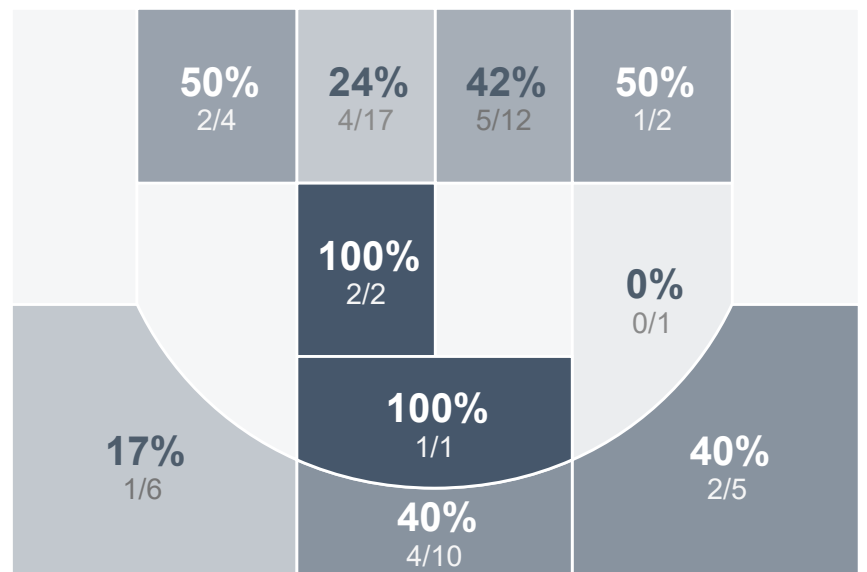

Dickinson High School