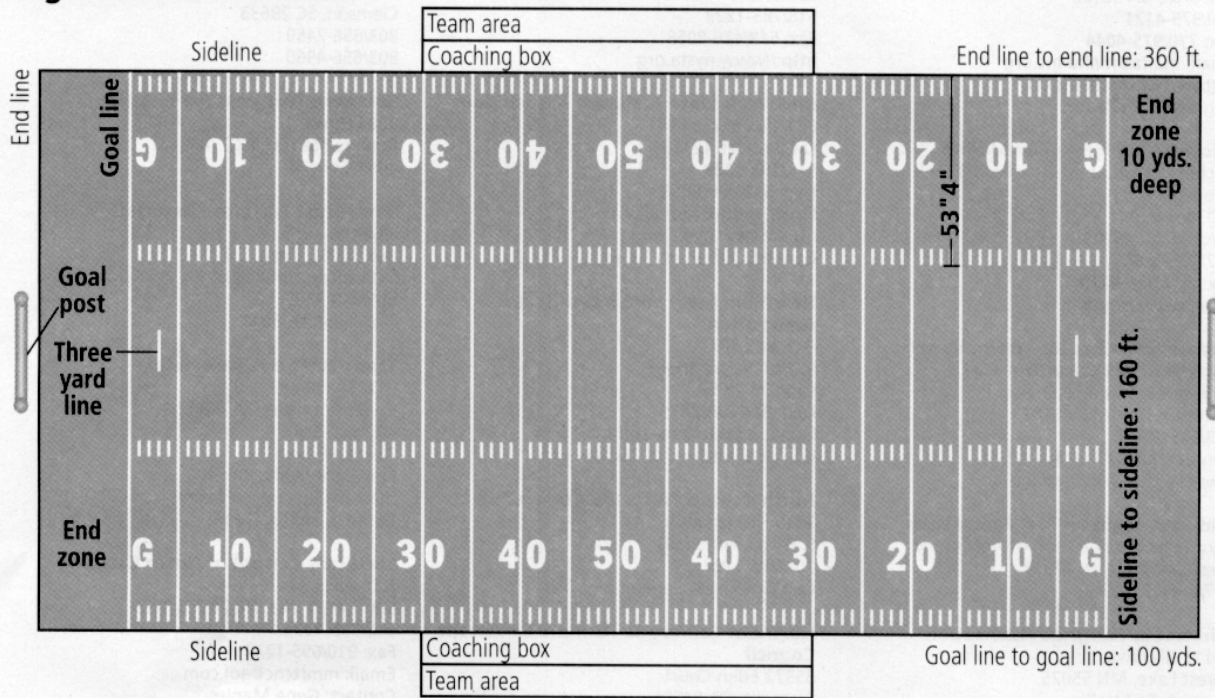

High School Football

Goal Posts:
Width: 23' 4" (High school)
 18' 6" (College)
Uprights: 20' high
Base: 10' high

College Football