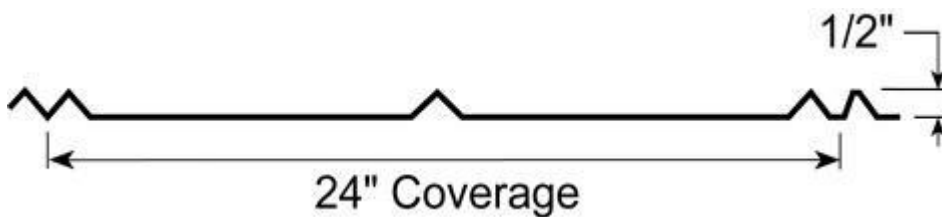

www.metalroofingwholesalers.com

Toll Free 1-877-646-6382 - Ph. 865-379-7777 - Fax: 865-982-4222
1170 Topside Road . Louisville, TN 37777