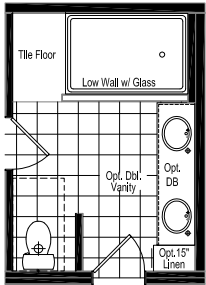

PONDEROSA

64'-0"

26'-8"

Optional 3 Windows

64 Version - 3 Bedrooms & 2 Bath w/ Front Laundry, Standard Kitchen and M. Bath