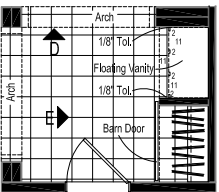

PONDEROSA

64'-0"

26'-8"

Optional 3 Windows

64 Version - 3 Bedrooms & 2 Bath w/ Front Laundry, Standard Kitchen and M. Bath