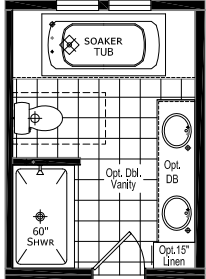

PONDEROSA

64'-0"

26'-8"

Optional 3 Windows

64 Version - 3 Bedrooms & 2 Bath w/ Front Laundry, Standard Kitchen and M. Bath