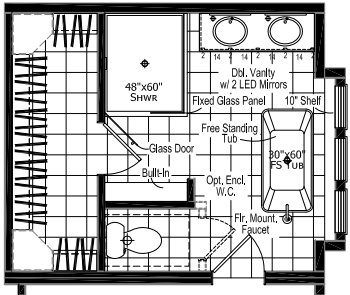

PONDEROSA

64'-0"

26'-8"

Optional 3 Windows

64 Version - 3 Bedrooms & 2 Bath w/ Front Laundry, Standard Kitchen and M. Bath