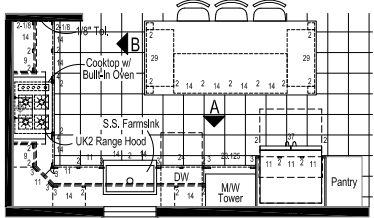

PONDEROSA

64'-0"

26'-8"

Optional 3 Windows

64 Version - 3 Bedrooms & 2 Bath w/ Front Laundry, Standard Kitchen and M. Bath