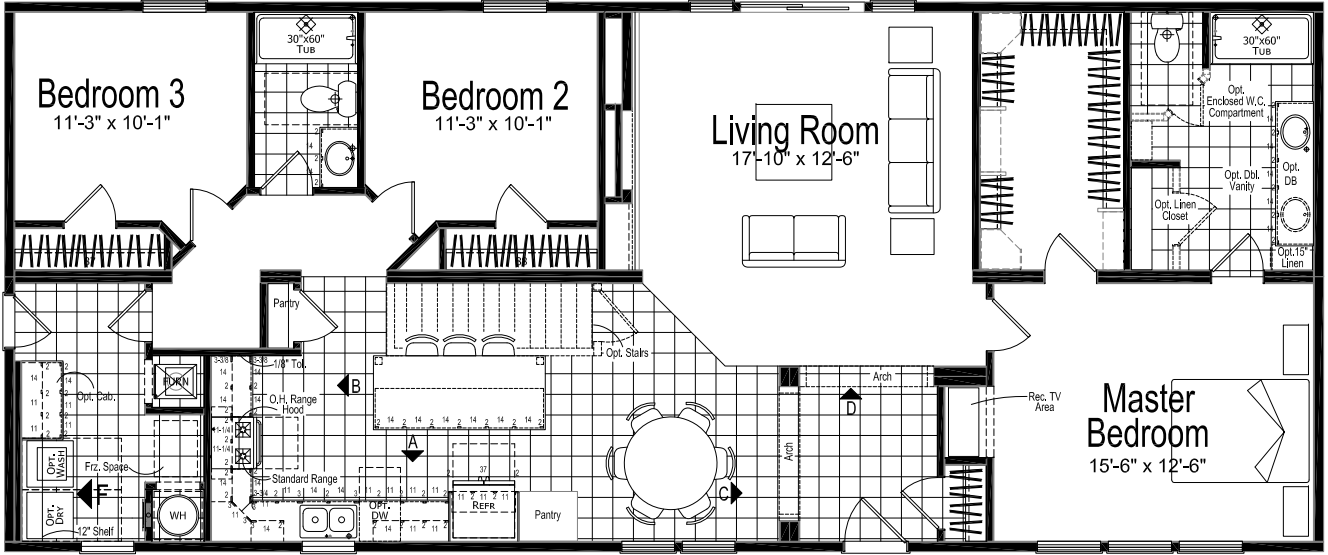

PONDEROSA

64'-0"

26'-8"

Optional 3 Windows

64 Version - 3 Bedrooms & 2 Bath w/ Front Laundry, Standard Kitchen and M. Bath