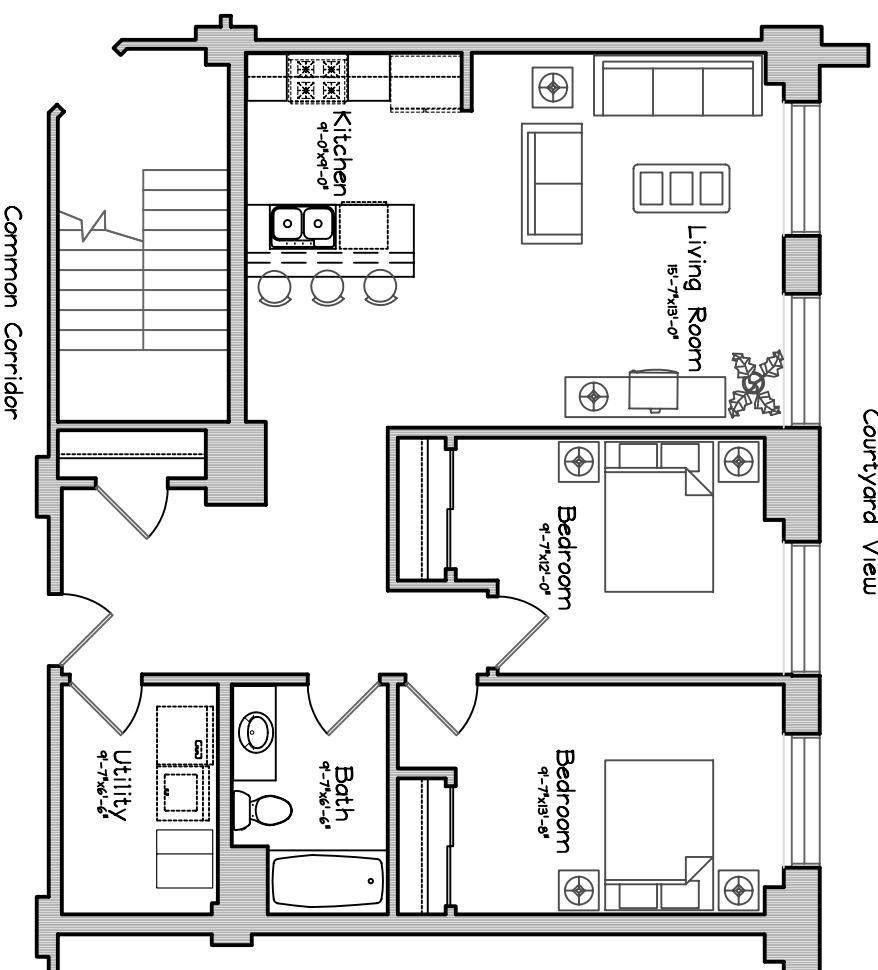

PLANKINTON LOFT APARTMENTS - 5th FLOOR

Courtyard View

Unit #508 = 990 sq ft
Two Bedroom, 1 Bath

Scale : 1/8" = 1'-0"

Square Footage taken from center of corridor/party walls
to exterior of furred walls.