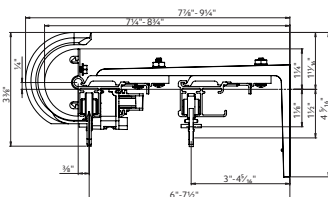

Estate™ Traverse Rod with Architrac® Series 94001