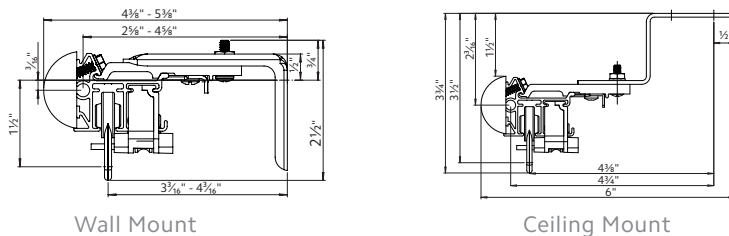

Finishes

Available in 62 finishes

Multiple Operating Systems

Heavy Duty, Ball Bearing Pulleys and Carriers

Allows for heavy duty draperies as well as light weight sheers.

Multiple drapery headings

Wall and Ceiling Mount

Allows for heavy duty draperies as well as light weight sheers.

Single Rod and Double Rod Applications Available for Layering Treatments

Can use the Estate™ Rod in combination with our Architrac® Series 94001 rod.