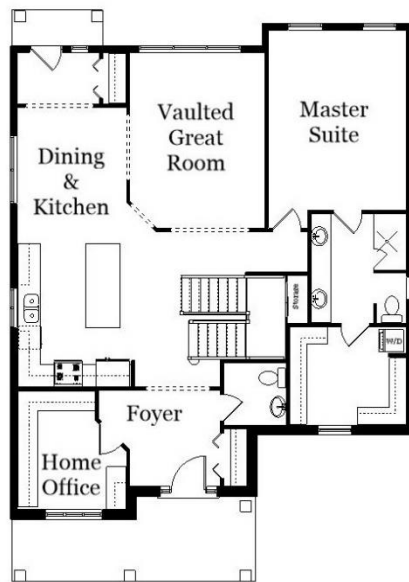

Your Land Your Style Your Home Your Way

Design + Build = Your Best Value

www.krausbuild.com

50' x 120' Lot

In Town 5043 D I  
2325 Sq. Ft.

Copyright © 2021 Kraus Design Build  
All Rights Reserved

The **Kraus** Company  
DESIGN BUILD