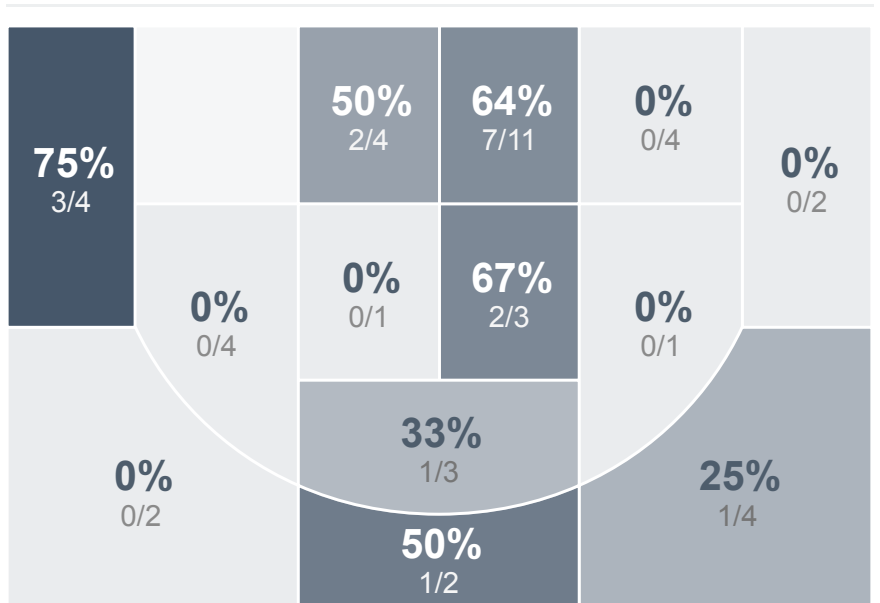

Box Score Report

DHS vs Legacy - Dec 14, 2018 - L 51-55

Period Stats

Team	1	2	Final
DHS	14	37	51
LHS	21	34	55

Run Graph

Team Stats

	DHS	LHS
Field Goal %	37.8%	22.1%
Effective Field Goal %	43.3%	22.8%
2FG Made/Attempted	12/31	14/48
2FG%	38.7%	29.2%
3FG Made/Attempted	5/14	1/20
3FG%	35.7%	5.0%
FT Made/Attempted	12/20	24/32
Free Throw Percentage	60.0%	75.0%
Points Per Possession	0.69	0.75
Transition Points	13	6
Points Off Turnovers	5	20
Second Chance Points	8	10
Points in the Paint	22	22
Offensive Rebounds	8	24
Defense Rebounds	29	20
Assists	9	7
Deflections	4	17
Steals	4	13
Blocks	1	0
Turnovers	27	14
Personal Fouls	22	18
Charges Taken	0	0

Dickinson

Legacy