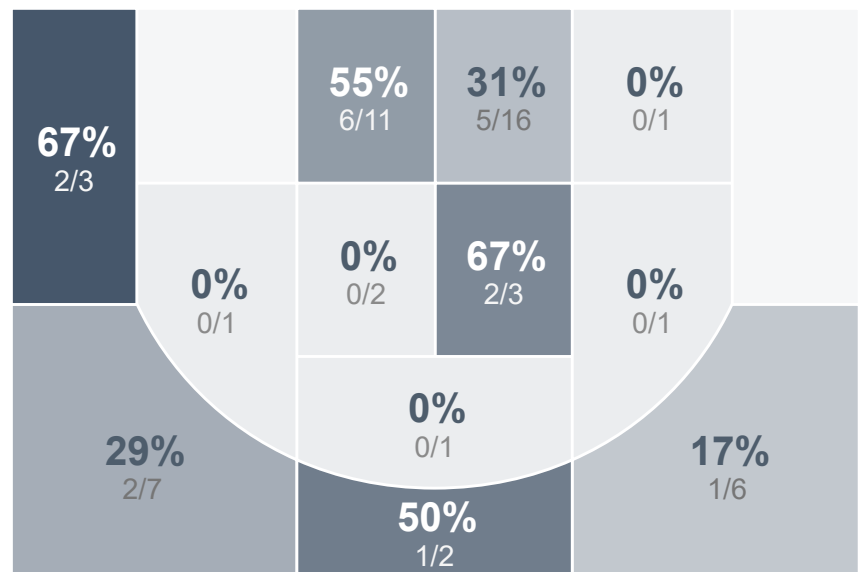

Mandan High School