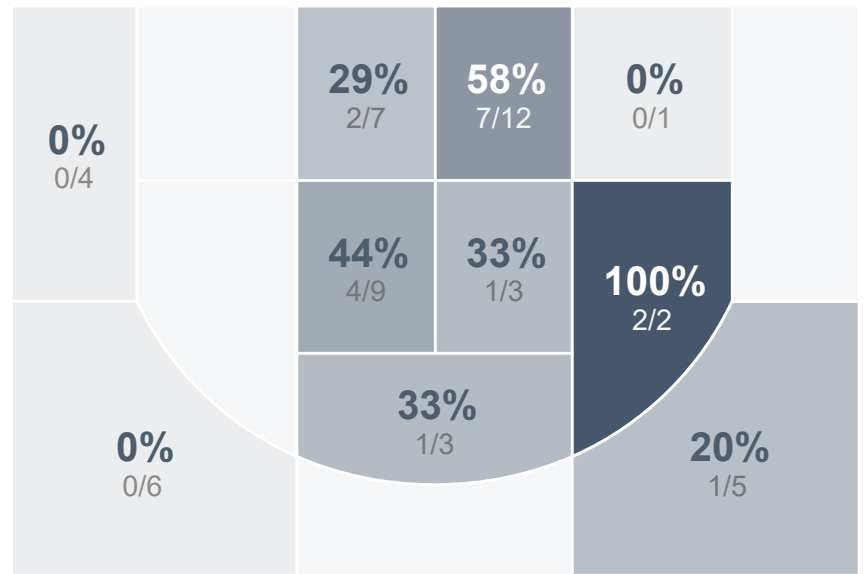

St. Mary's Saints Girls Basketball