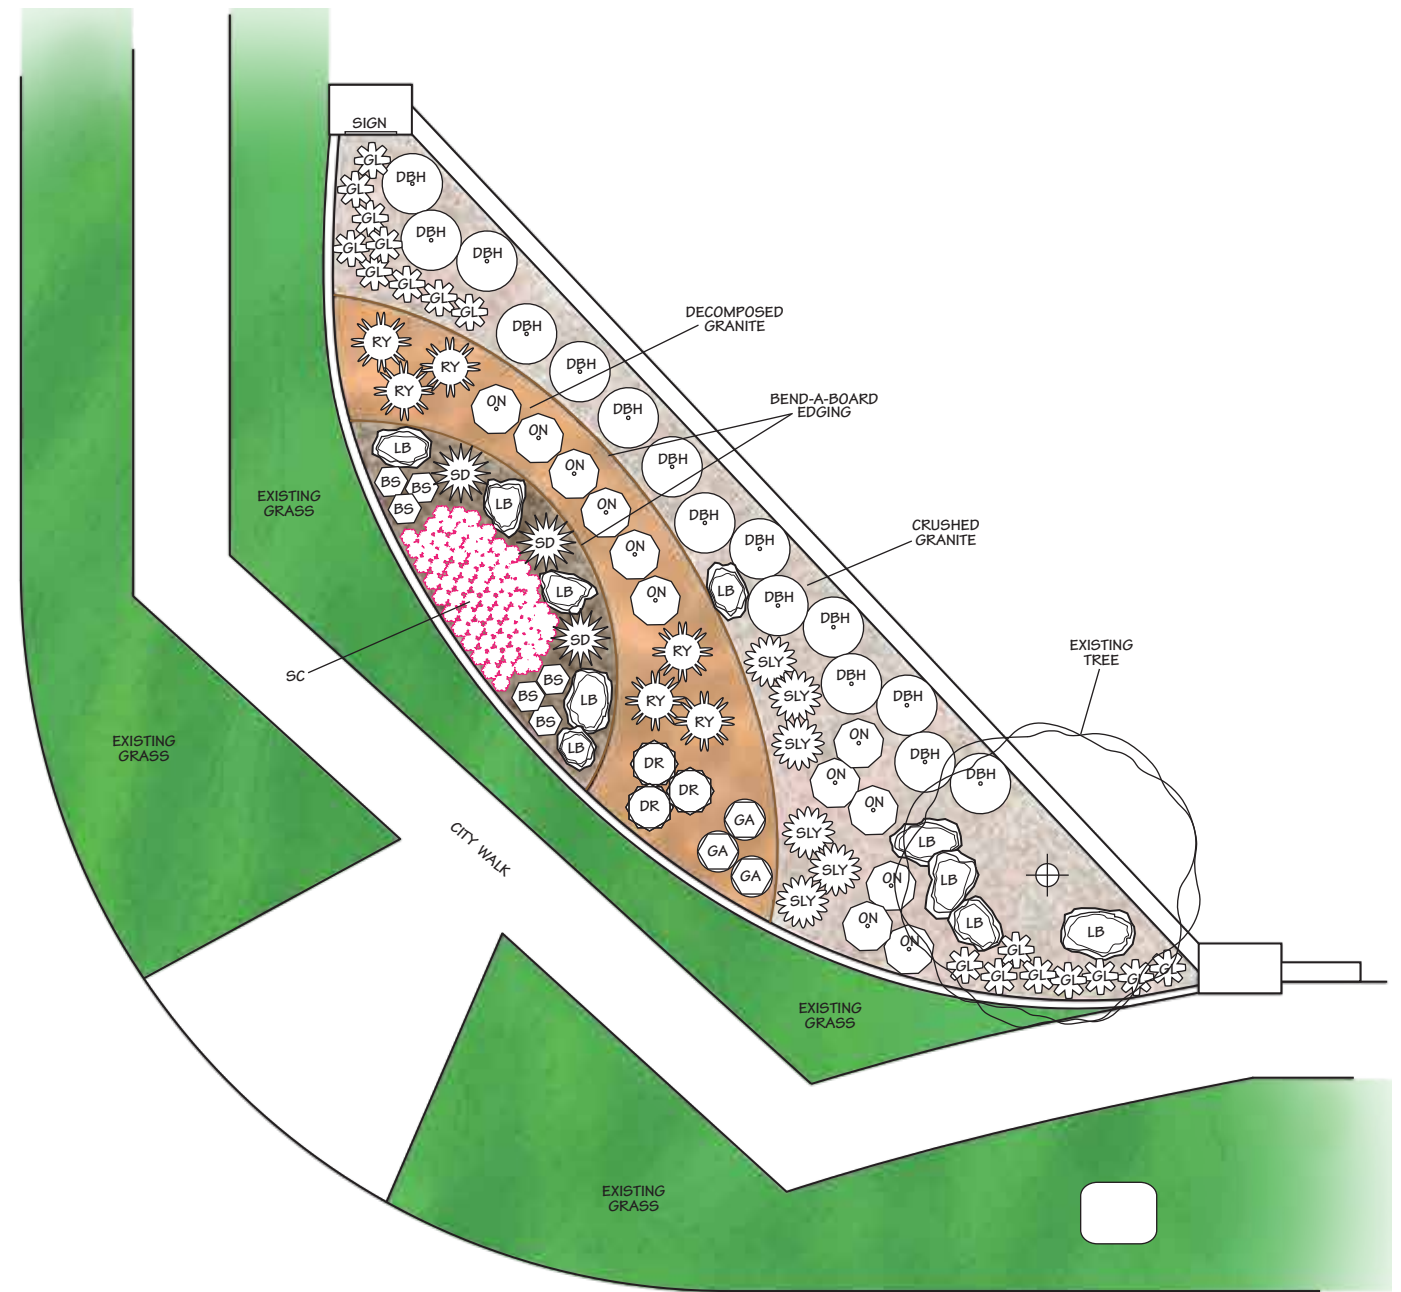

MULCHIN WAY

HEDGCOXE DRIVE

PLANTING & MATERIALS LIST

DBH	DWARF BURFORD HOLLY	30 x 3 gal.	PREP (INCLUDES TARE OUT)	1023 sq. ft.
ON	OBSESSION NANDINA	24 x 3 gal.	MULCH	15 x 2 cu. ft. bags.
SLY	SOFT LEAF YUCCA	12 x 3 gal.	CRUSHED GRANITE	4 cu. yrds.
SD	SPANISH DAGGER YUCCA	6 x 3 gal.	DECOMPOSED GRANITE	2 cu. yrds.
DR	DRIFT ROSE (RED)	6 x 3 gal.	BEND-A-BOARD EDGING	125 -ft.
RY	RED YUCCA	12 x 3 gal.		
GL	GIANT LIRIOPE	34 x 1 gal.		
GA	GAURA (WHITE)	6 x 1 gal.		
BS	BLUE SALVIA	12 x 1 gal.		
SC	SEASONAL COLOR (@ 8"OC)	10 Flats x 4"pot		
LB	LANDSCAPE BOULDER	18 Assorted med/lrg		

LOCATION: VILLAGES AT PRESTON GLEN HOA PLANO, TX		
SCALE: 1/8" = 1'-0"	APPROVED BY:	DRAWN BY: DH
DATE: 1-25-2017		REVISED 8-1-2018
LANDSCAPE ENHANCEMENT PROJECT (ENTRY AT HEDGCOXE RD AND MULCHIN WAY)		
THOUSAND OAKS LANDSCAPE	PLANO, TX	DRAWING #