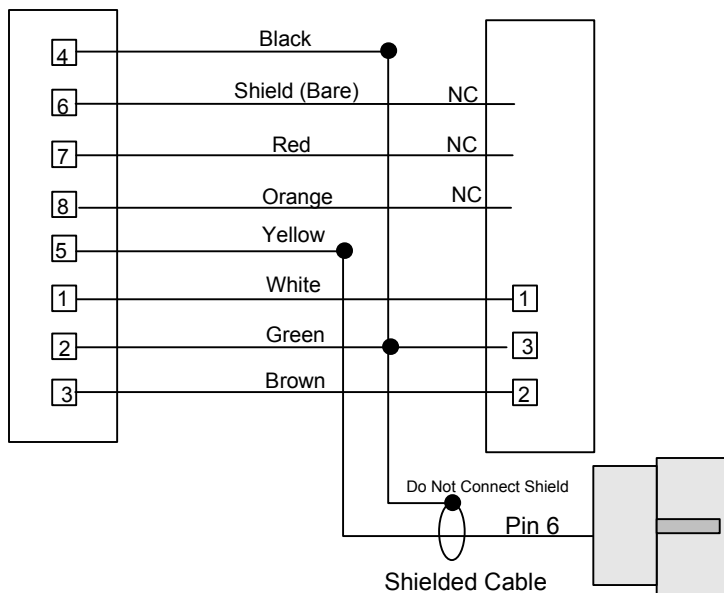

Radio Interface Cable

For NCS-C250 Mobile Multi-Switcher

NCS Model Number

NCS-250-DBM-XX

Compatible Radios:

Midland Titan Series (High Power)

RJ-45

Pin #	Wire Color	Function
1	White	Mic Hi
2	Green	Mic Lo
3	Brown	PTT
4	Black	Ground
5	Yellow	Rx Audio
6	Shield	Ground
7	Red	Hook Sw*
8	Orange	COR**

*Active only if Switch Hook Option installed.

** COR Connection not available on this radio

Cable Wiring