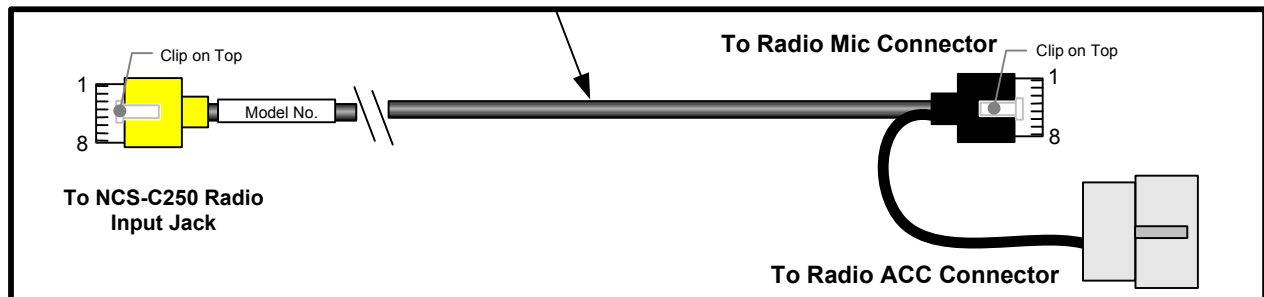

Radio Interface Cable

For NCS-C250 Mobile Multi-Switcher

NCS Model Number

NCS-250-DBM-XX

Compatible Radios:

Midland Titan Series (High Power)

RJ-45

Pin #	Wire Color	Function
1	White	Mic Hi
2	Green	Mic Lo
3	Brown	PTT
4	Black	Ground
5	Yellow	Rx Audio
6	Shield	Ground
7	Red	Hook Sw*
8	Orange	COR**

*Active only if Switch Hook Option installed.

** COR Connection not available on this radio

Cable Wiring