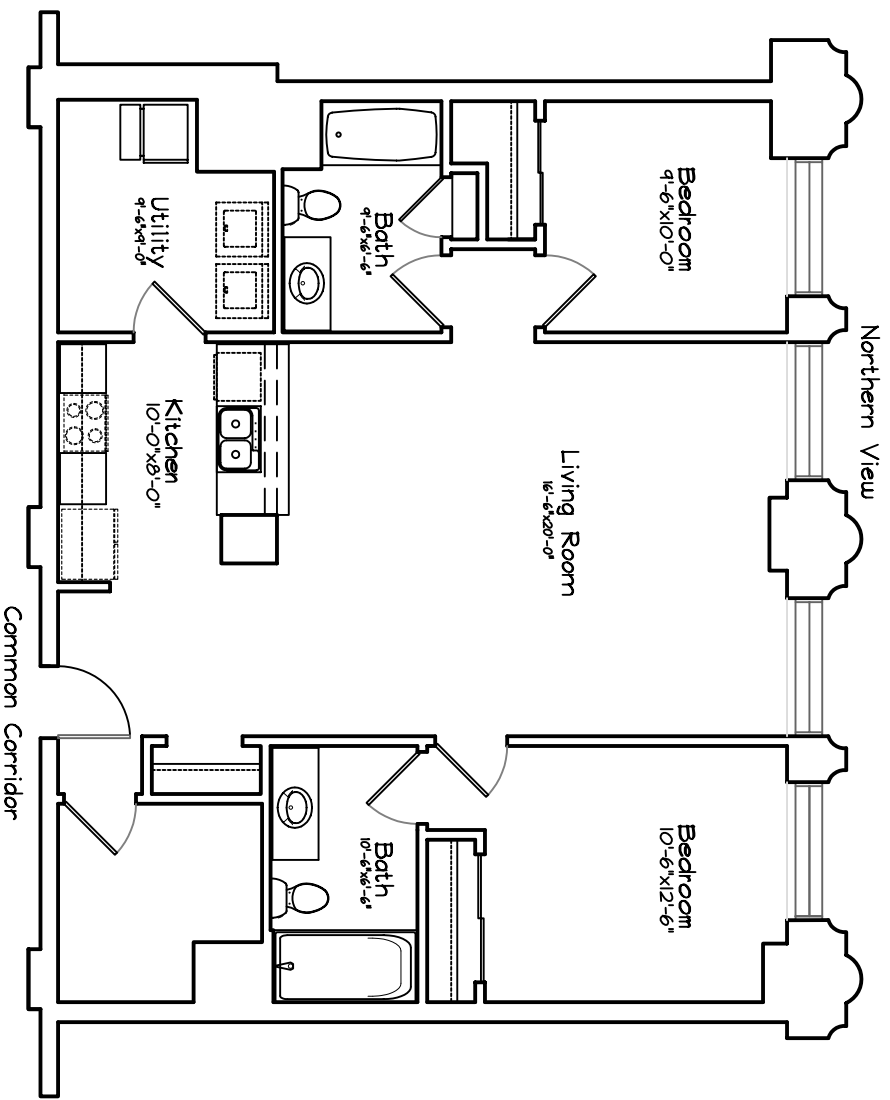

PLANKINTON LOFT APARTMENTS - 3rd FLOOR

Unit #303 = 1200 sq ft
Two Bedroom, 2 Bath

Scale : 1/8" = 1'-0"

Square Footage taken from center of corridor/party walls
to exterior of furred walls.