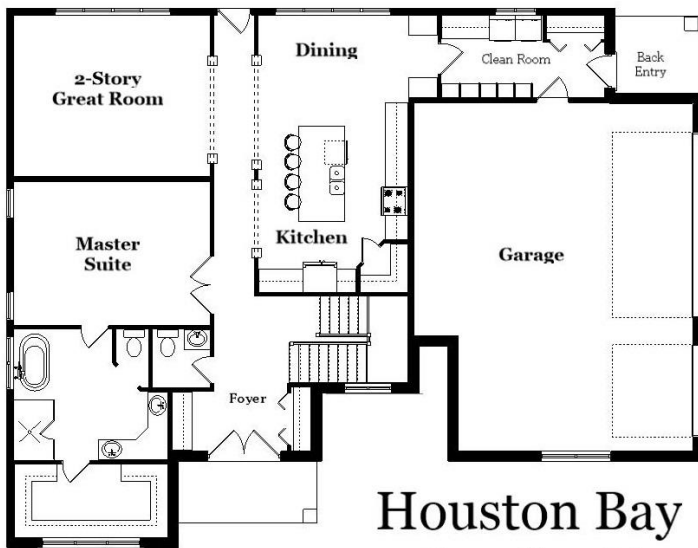

Your Land Your Style Your Home Your Way

Design + Build = Your Best Value

Houston Bay  
2675 Sq. Ft.

Copyright © 2021 Kraus Design Build  
All Rights Reserved

The **Kraus** Company  
DESIGN BUILD

248-972-5549