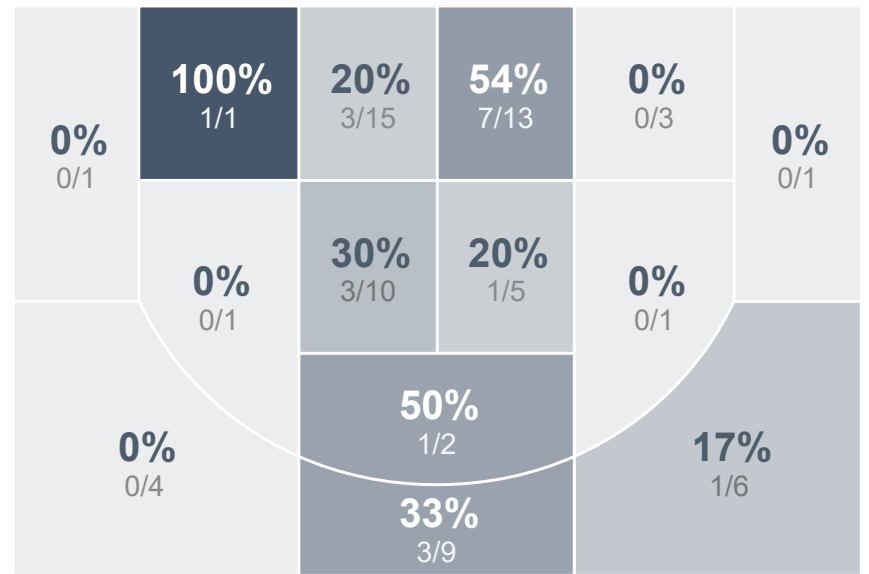

Dickinson Girls Varsity Basketball