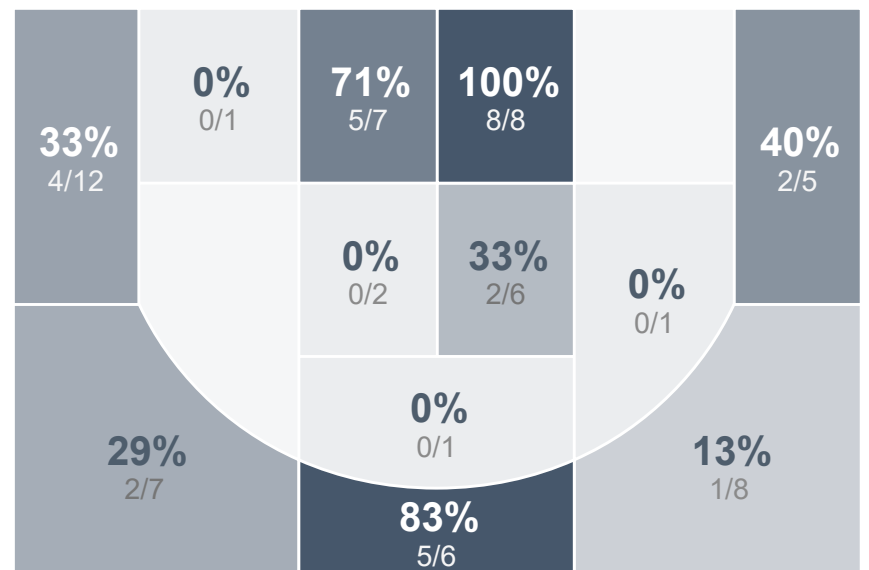

Minot High School