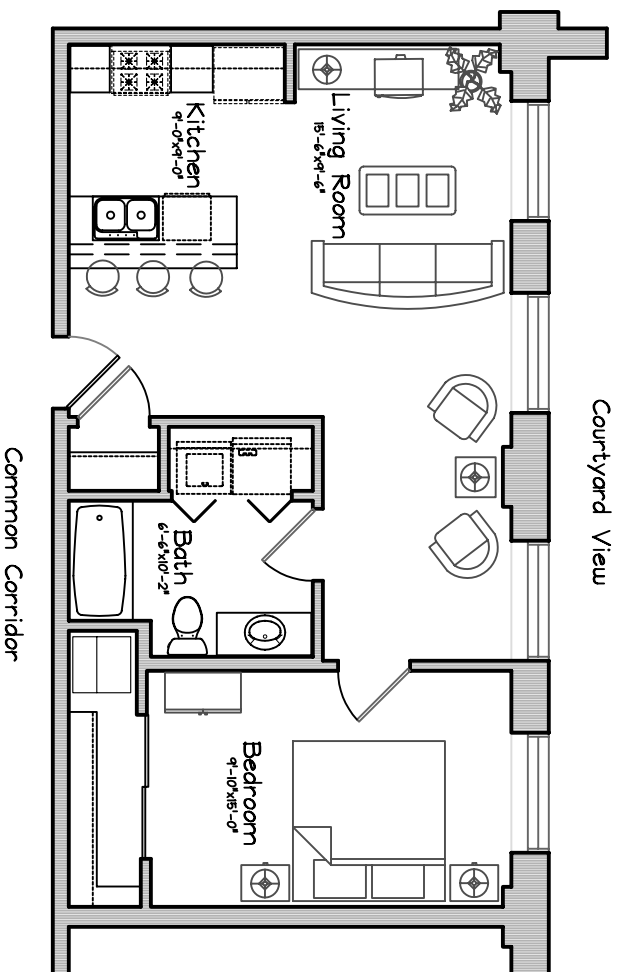

PLANKINTON LOFT APARTMENTS - 5th FLOOR

Unit #526 = 705 sq ft
One Bedroom, 1 Bath

Scale : 1/8" = 1'-0"
Square Footage taken from center of corridor/party walls
to exterior of furred walls.