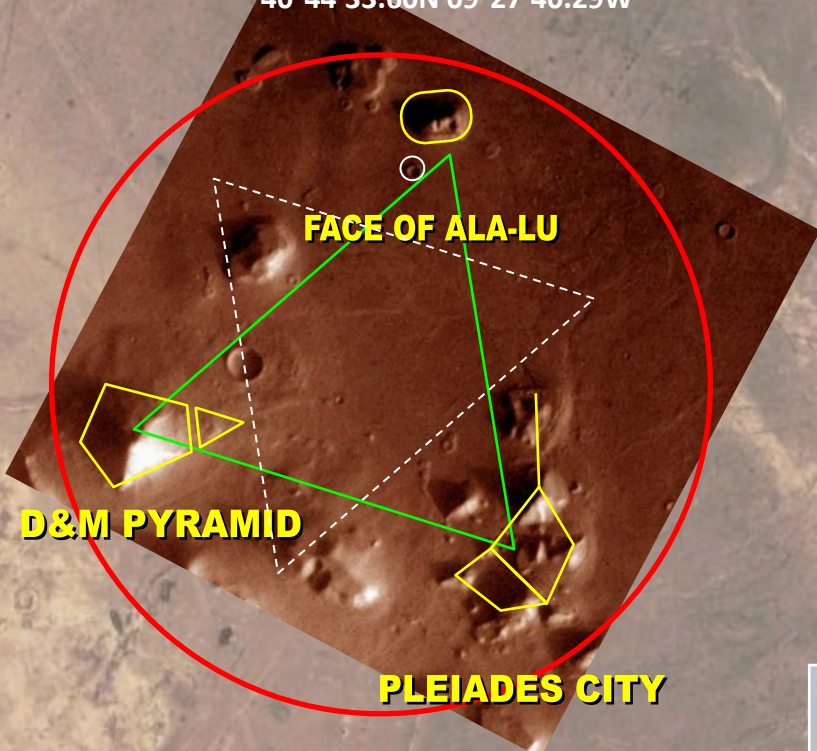

## MARTIAN MOTIF TRIANGULATION PATTERN

**MARTIAN MOTIF**  
Z Cydonia, Mars  
40°44'33.60N 09°27'40.29W

**FACE OF ALA-LU**  
Living Quarters

**PLEIADES STAR CLUSTER**  
7 Daughters of Atlas

**D&M PENTAGON**  
Temple of Dragon  
(Moon Goddess)

711 m - 777 Yards

365 m

1776 ft  
.33 mile

**PLEIADES CITY**  
House of Abraham  
(7 Main Chambers)

Image © 2022 Maxar Technologies

Google Earth

Imagery Date: 9/14/2021 30°57'34.41" N 46°06'26.42" E elev 0 ft eye alt 5216 ft