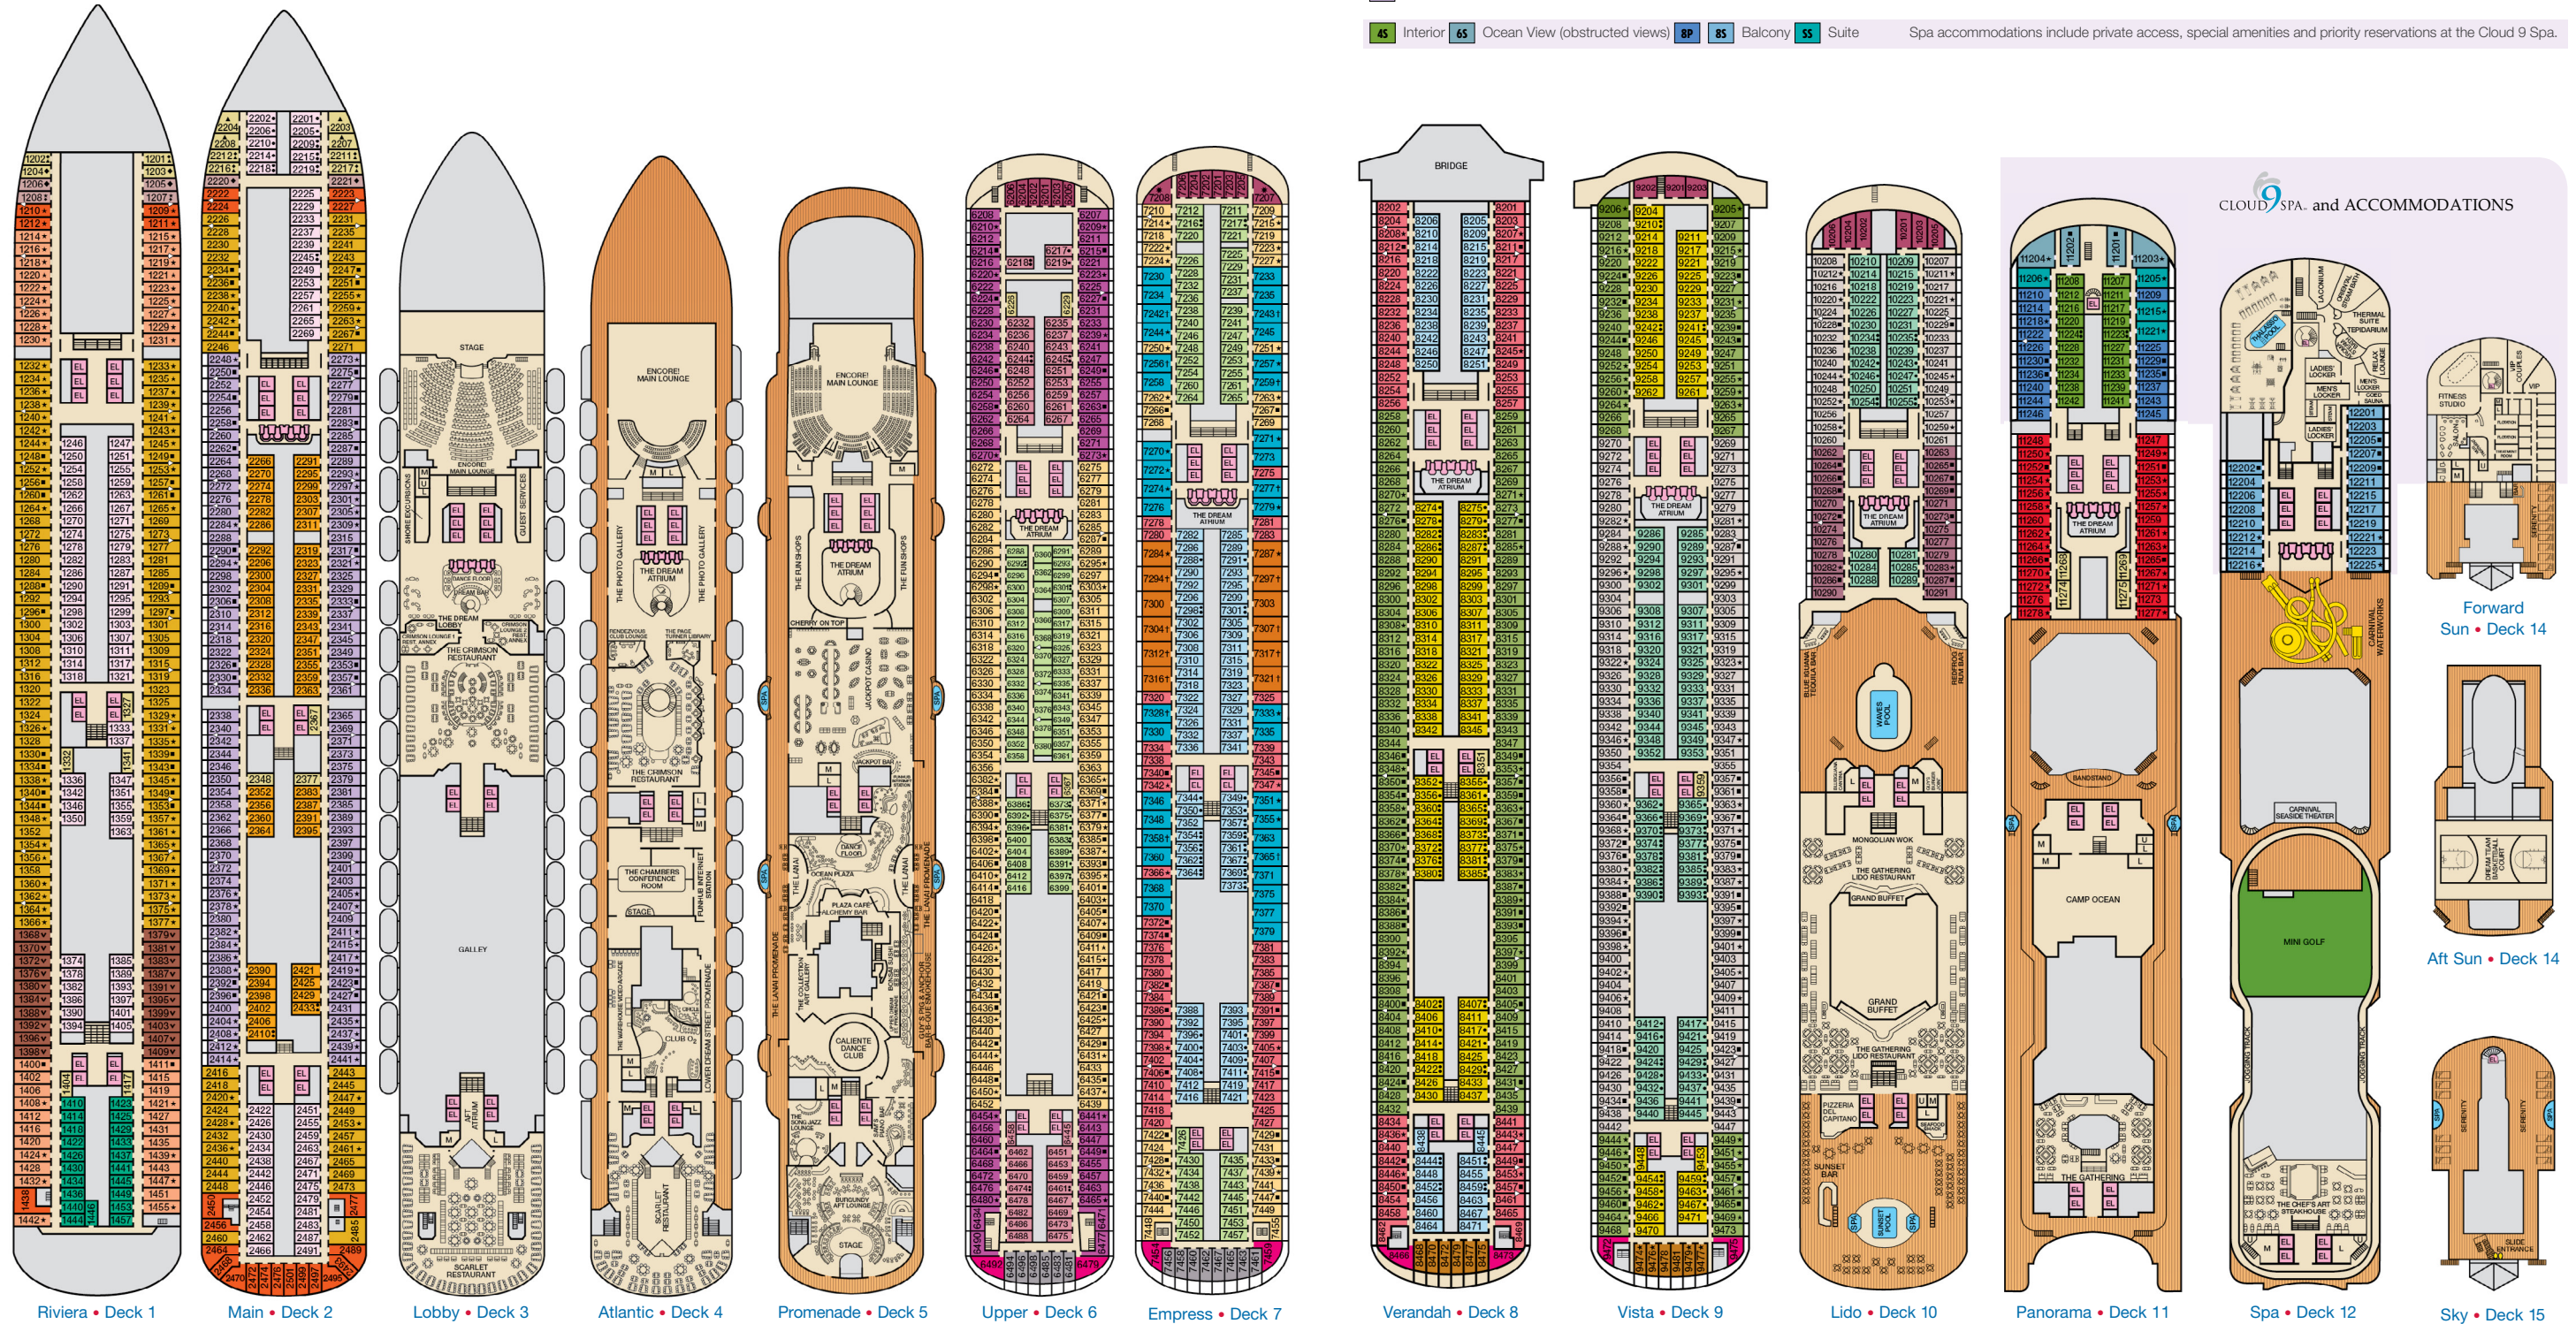

ACCOMMODATIONS SYMBOL LEGEND

- ▲ Twin Bed and Single Sofa Bed
- ★ 2 Twin Beds (convert to King) and Single Sofa Bed
- 2 Twin Beds (convert to King) and 1 Upper Pullman
- ◊ 2 Twin Beds (convert to King) and 2 Upper Pullmans
- 2 Twin Beds (convert to King), Single Sofa Bed and 1 Upper Pullman
- U Unisex Wheelchair Accessible Restroom

Spa accommodations include private access, special amenities and priority reservations at the Cloud 9 Spa.

Gross Tonnage: 130,000 Length: 1,004 Feet Beam: 122 Feet
 Cruising Speed: 20 Knots Guest Capacity: 3,646 (Double Occupancy)
 Total Staff: 1,369 Registry: Panama

Gross Tonnage: 130,000 Length: 1,004 Feet Beam: 122 Feet Cruising Speed: 20 Knots
 Guest Capacity: 3,646 (Double Occupancy) Total Staff: 1,369 Registry: Panama

Riviera • Deck 1 Main • Deck 2 Lobby • Deck 3 Atlantic • Deck 4 Promenade • Deck 5 Upper • Deck 6 Empress • Deck 7 Verandah • Deck 8 Vista • Deck 9 Lido • Deck 10 Panorama • Deck 11 Spa • Deck 12 Sun • Deck 13 Sun • Deck 14 Aft Sun • Deck 15 Sky • Deck 15