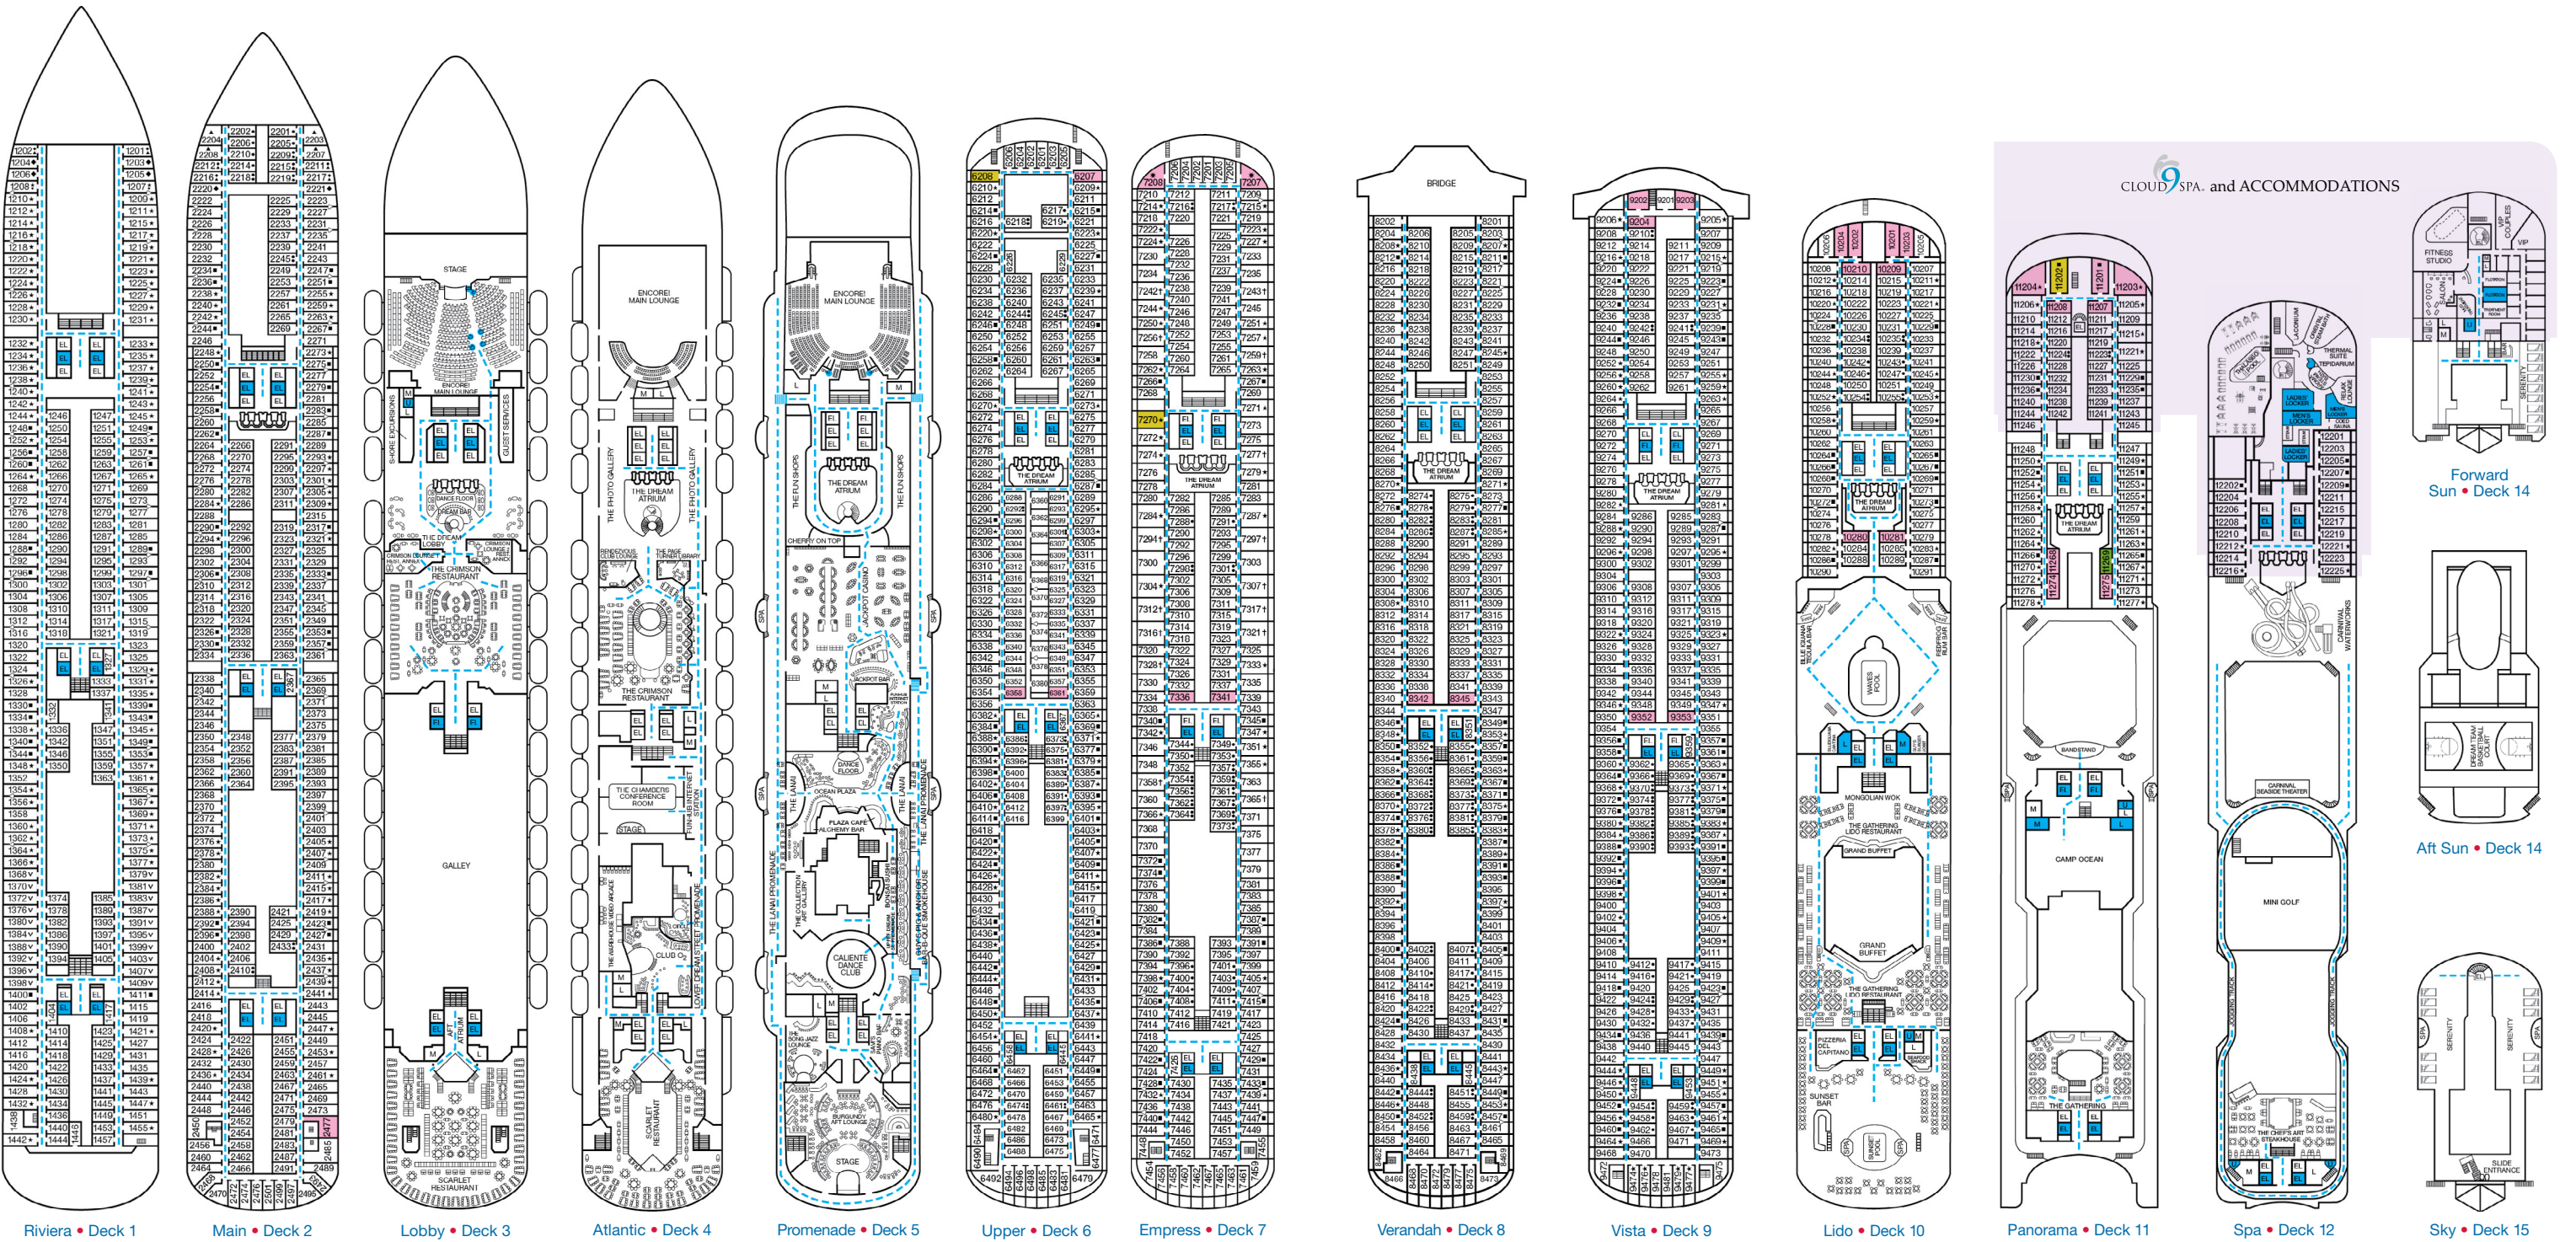

Spa accommodations include private access, special amenities and priority reservations at the Cloud 9 Spa.

Gross Tonnage: 130,000 Length: 1,004 Feet Beam: 122 Feet
 Cruising Speed: 20 Knots Guest Capacity: 3,646 (Double Occupancy)
 Total Staff: 1,369 Registry: Panama

CLOUD 9 SPA and ACCOMMODATIONS

ACCOMMODATIONS SYMBOL LEGEND

- ▲ Twin Bed and Single Sofa Bed
- ★ 2 Twin Beds (convert to King) and Single Sofa Bed
- 2 Twin Beds (convert to King) and 1 Upper Pullman
- 2 Twin Beds (convert to King) and 2 Upper Pullmans
- 2 Twin Beds (convert to King), Single Sofa Bed and 1 Upper Pullman
- † 2 Twin Beds (convert to King) and Double Sofa Bed
- ▼ 2 Twin Beds (convert to King), Single Convertible Sofa and 2 Upper Pullmans. Beds do not convert to King when both Upper Pullmans in use.
- ◆ Stateroom with 2 Porthole Windows
- △ Connecting staterooms (ideal for families and groups of friends)
- * Twin beds do not convert to a King Bed.
- U Unisex Wheelchair Accessible Restroom
- 🚫 All accommodations are non-smoking.
- ➡ Accessible Routes including Ramps
- ♿ Restrooms, Elevators, Lifts and other Accessible Areas
- 🟡 Fully Accessible Staterooms (FAC)
- 🟢 Fully Accessible Staterooms - Single Side Approach (FAC-SSA)
- 🟣 Ambulatory Accessible Staterooms (AAC)

DECK PLANS

Please contact Guest Access Services for specific ship accessibility features. You may also visit <http://www.carnival.com/about-carnival/special-needs.aspx>

Spa accommodations include private access, special amenities and priority reservations at the Cloud 9 Spa.

Gross Tonnage: 130,000 Length: 1,004 Feet Beam: 122 Feet Cruising Speed: 20 Knots
 Guest Capacity: 3,646 (Double Occupancy) Total Staff: 1,369 Registry: Panama

Riviera • Deck 1 Main • Deck 2 Lobby • Deck 3 Atlantic • Deck 4 Promenade • Deck 5 Upper • Deck 6 Empress • Deck 7 Verandah • Deck 8 Vista • Deck 9 Lido • Deck 10 Panorama • Deck 11 Spa • Deck 12 Sun • Deck 13 Sun • Deck 14 Aft Sun • Deck 15 Sky • Deck 15