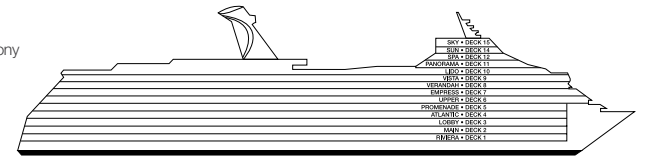

- † 2 Twin Beds (convert to King) and Double Sofa Bed
- ▼ 2 Twin Beds (convert to King), Single Sofa Bed and 2 Upper Pullmans. Beds do not convert to King when both Upper Pullmans in use.
- Stateroom with 2 Porthole Windows
- ◊ Connecting staterooms (ideal for families and groups of friends)
- ★ Twin beds do not convert to a King Bed.

6L 6M 8A JS Staterooms and Suites with obstructed views: 1432, 1447, 2448, 2473, 9205, 9206.

All accommodations are non-smoking.

Accessible staterooms are available for guests with disabilities. Please contact Guest Access Services at 1-800-438-6744 ext. 70025 for details, or visit <http://www.carnival.com/about-carnival/special-needs.aspx>.

CATEGORIES

- 1A Interior Upper/Lower
- PT Porthole
- 4A 4B 4C 4D 4E 4F 4G 4H Interior
- 4J Interior with Picture Window (obstructed views)
- 6A Ocean View
- 6L 6M 6N Deluxe Ocean View
- 7C Cove Balcony
- 8A 8B 8C 8D 8E 8F 8G Balcony
- 8M 8N Aft-View Extended Balcony
- 9C Premium Vista Balcony
- JS Junior Suite
- OS Ocean Suite
- GS Grand Suite
- 4S Interior
- 6S Ocean View (obstructed views)
- 8P 8S Balcony
- SS Suite

Spa accommodations include private access, special amenities and priority reservations at the Cloud 9 Spa.