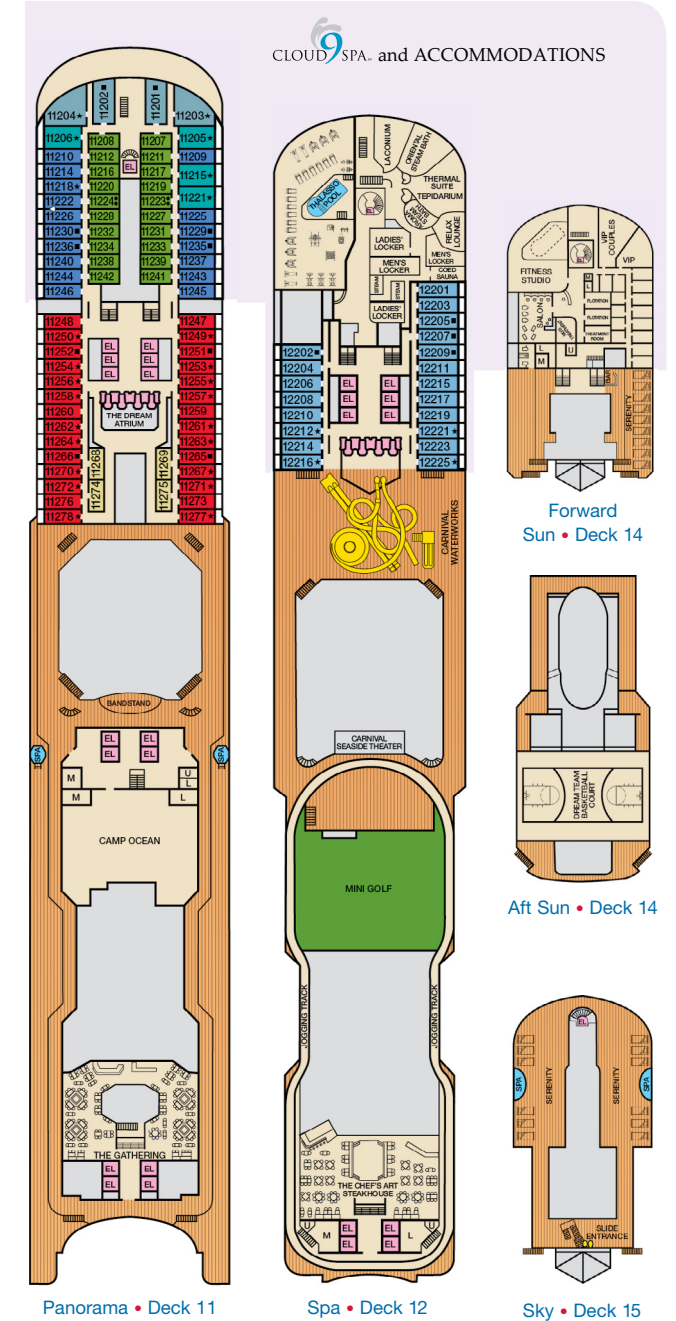

CATEGORIES

- 1A Interior Upper/Lower
- PT Porthole
- 4A 4B 4C 4D 4E 4F 4G 4H Interior
- 4J Interior with Picture Window (obstructed views)
- 6A Ocean View
- 6L 6M 6N Deluxe Ocean View
- 7C Cove Balcony
- 8A 8B 8C 8D 8E 8F 8G Balcony
- 8M 8N Aft-View Extended Balcony
- 9C Premium Vista Balcony
- JS Junior Suite
- OS Ocean Suite
- GS Grand Suite
- 4S Interior
- 6S Ocean View (obstructed views)
- 8P 8S Balcony
- SS Suite

Spa accommodations include private access, special amenities and priority reservations at the Cloud 9 Spa.

Gross Tonnage: 130,000 Length: 1,004 Feet Beam: 122 Feet
 Cruising Speed: 20 Knots Guest Capacity: 3,646 (Double Occupancy)
 Total Staff: 1,369 Registry: Panama

CLOUD 9 SPA and ACCOMMODATIONS

ACCOMMODATIONS SYMBOL LEGEND

- ▲ Twin Bed and Single Sofa Bed
- ★ 2 Twin Beds (convert to King) and Single Sofa Bed
- 2 Twin Beds (convert to King) and 1 Upper Pullman
- 2 Twin Beds (convert to King) and 2 Upper Pullmans
- 2 Twin Beds (convert to King), Single Sofa Bed and 1 Upper Pullman
- † 2 Twin Beds (convert to King) and Double Sofa Bed
- ▼ 2 Twin Beds (convert to King), Single Convertible Sofa and 2 Upper Pullmans. Beds do not convert to King when both Upper Pullmans in use.
- ◆ Stateroom with 2 Porthole Windows
- △ Connecting staterooms (ideal for families and groups of friends)
- * Twin beds do not convert to a King Bed.
- U Unisex Wheelchair Accessible Restroom
- 🚫 All accommodations are non-smoking.
- ➡ Accessible Routes including Ramps
- ♿ Restrooms, Elevators, Lifts and other Accessible Areas
- 🟡 Fully Accessible Staterooms (FAC)
- 🟢 Fully Accessible Staterooms - Single Side Approach (FAC-SSA)
- 🟣 Ambulatory Accessible Staterooms (AAC)