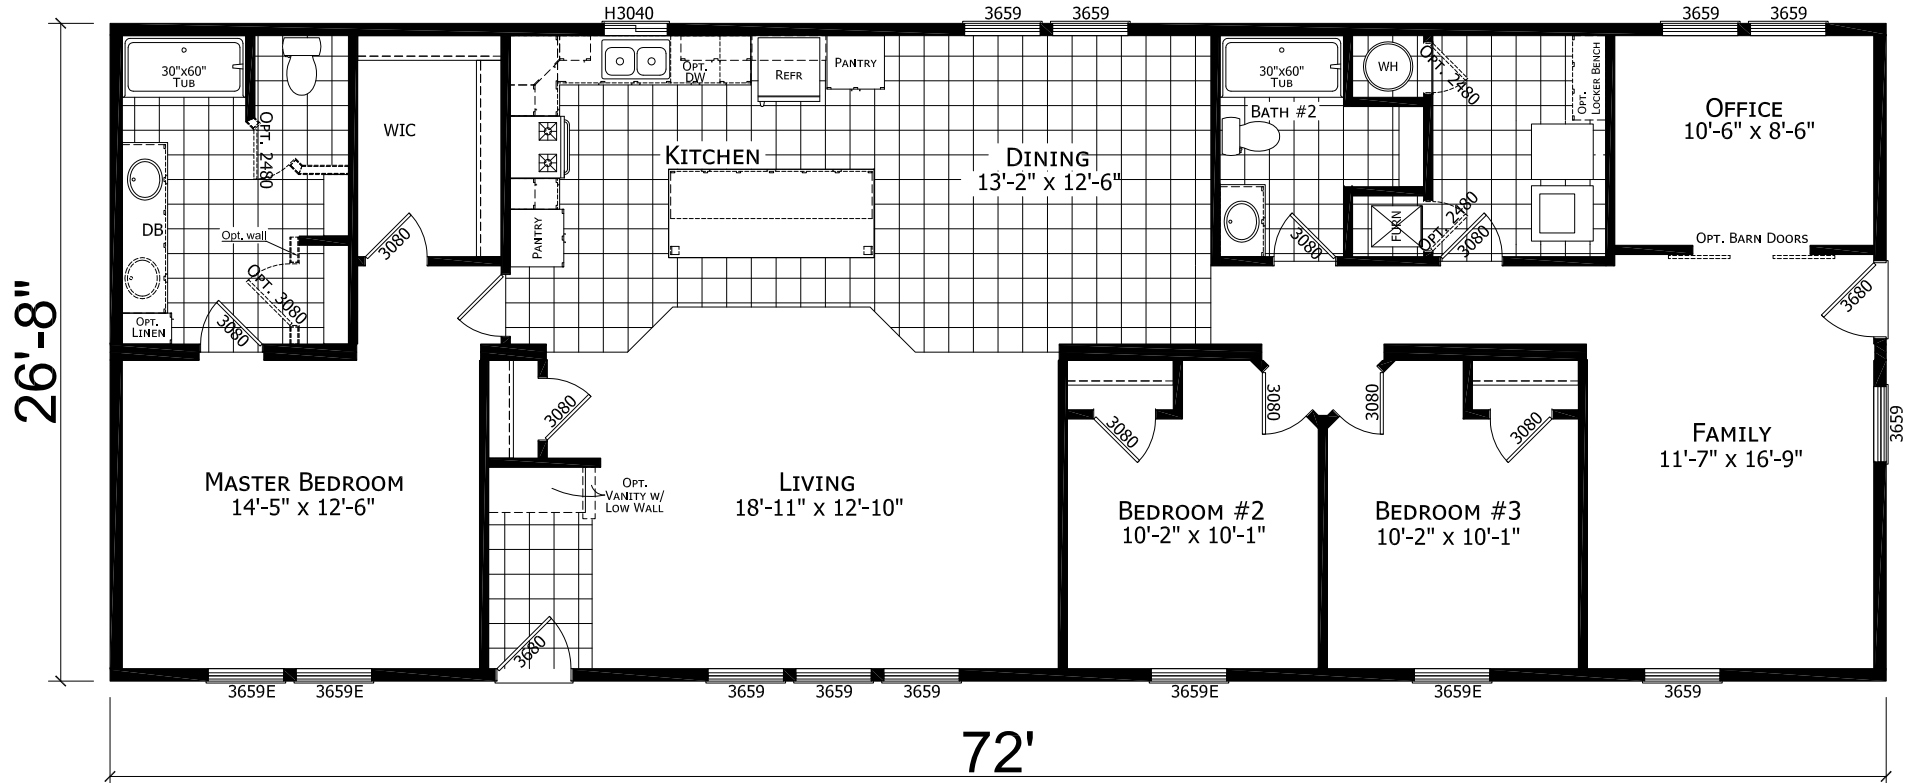

MODEL 17-CW-4723F

3 BEDROOM, 2 BATH

ACTUAL SIZE: 72' x 26'-8"

TOTAL AREA: 1,920 SQ. FT.

CHAMPION
MANUFACTURED BEAUTIFULLY™
1425 SUNNYSIDE RD. WEISER, ID 83672

MODIFICATIONS

PROJECT: 17-CW4723F
72' x 26'-8" 3 BD 2 BTH

TITLE: LITERATURE PLAN

SHEET: L-101

DRAWN BY: MJW
DATE: 06-21-18
SCALE: 3/16" = 1'-0"

FILENAME: CW4723F NOT FINISHED