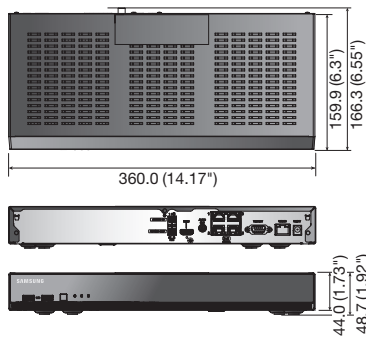

Dimensions

Unit : mm (inch)

SRN-473S