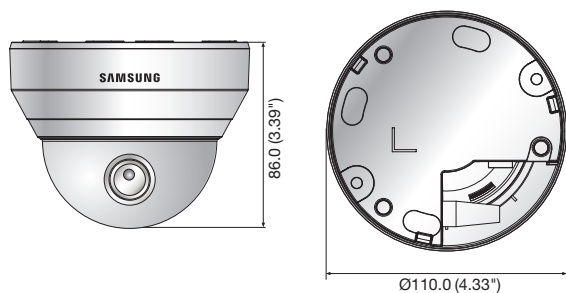

## Key Features

- Max. 2M (1920 x 1080) resolution
- 3.6mm fixed lens
- 0.15Lux@F1.8 (Color), 0Lux@F1.8 (B/W : IR LED on)
- 30fps@all resolutions (H.264)
- H.264, MJPEG dual codec, Multiple streaming
- Motion detection, Tampering
- micro SD/SDHC memory slot, PoE
- IR viewable length 15m
- Hallway view support (Rotate 90°/270°)
- LDC support (Lens Distortion Correction)

## Dimensions

Unit : mm (inch)