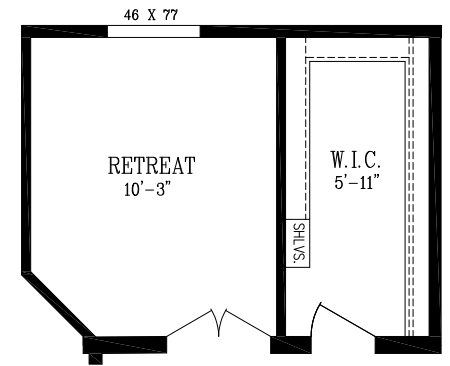

MAJESTIC COLLECTION

"THE SAINT HELENS" 9588-S

40'-0" x 56'-0" APPROX. 2,172 SQ. FT.

OPTIONAL ENTRY