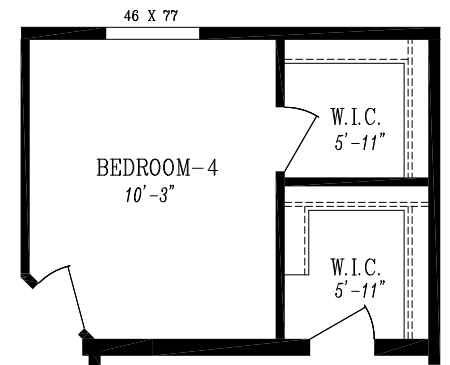

MAJESTIC COLLECTION

"THE SAINT HELENS" 9588-S

40'-0" x 56'-0" APPROX. 2,172 SQ. FT.

OPTIONAL ENTRY