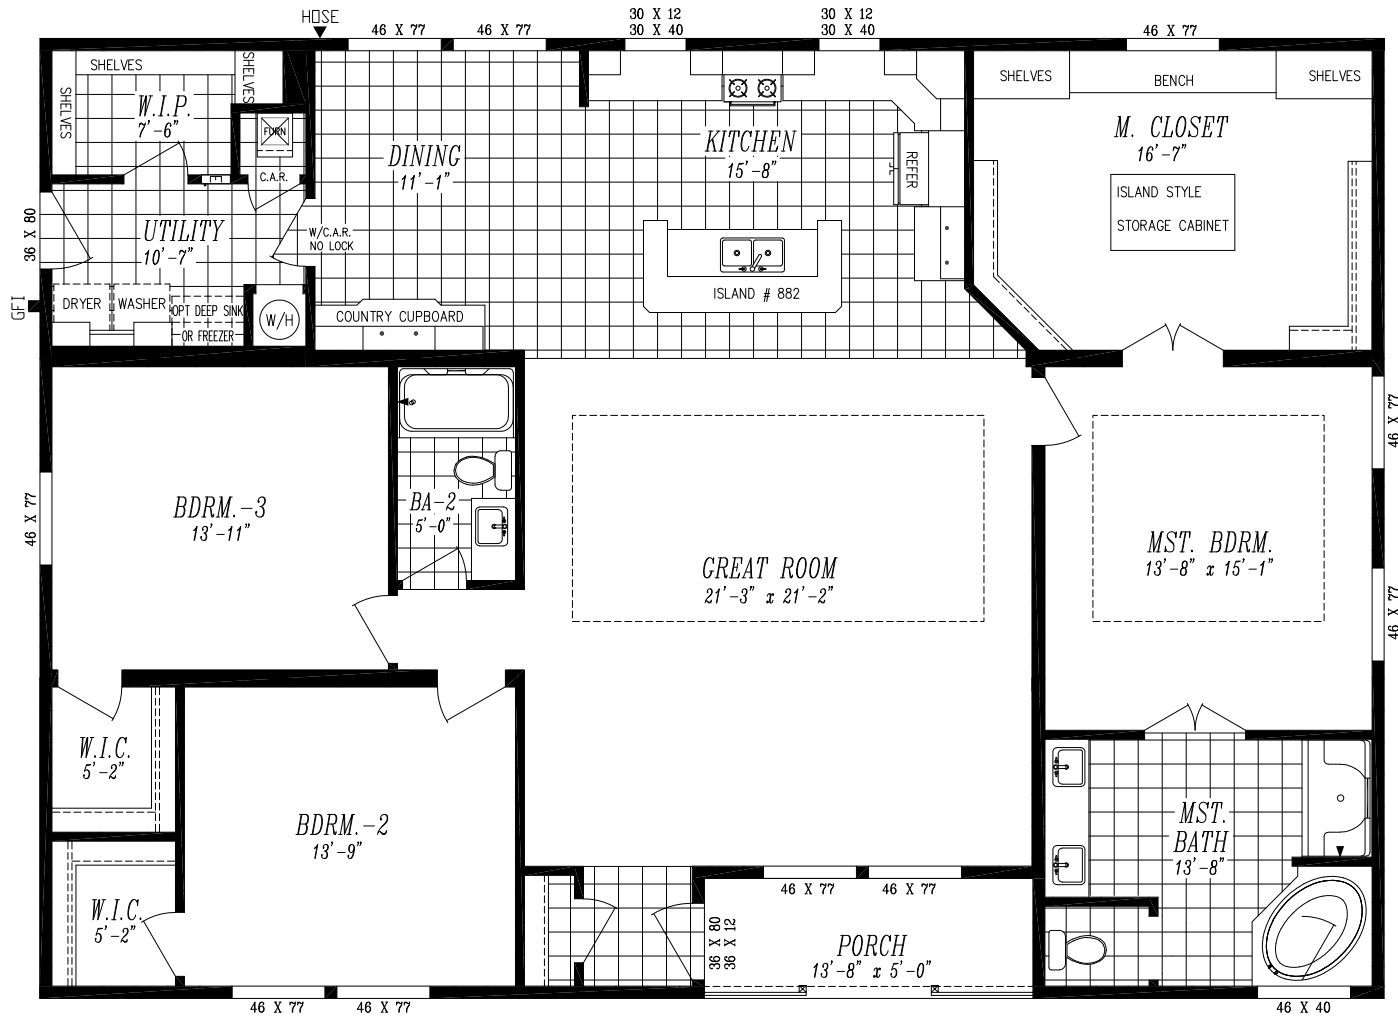

MAJESTIC COLLECTION

"THE SAINT HELENS" 9588-S

40'-0" x 56'-0" APPROX. 2,172 SQ. FT.

OPTIONAL ENTRY