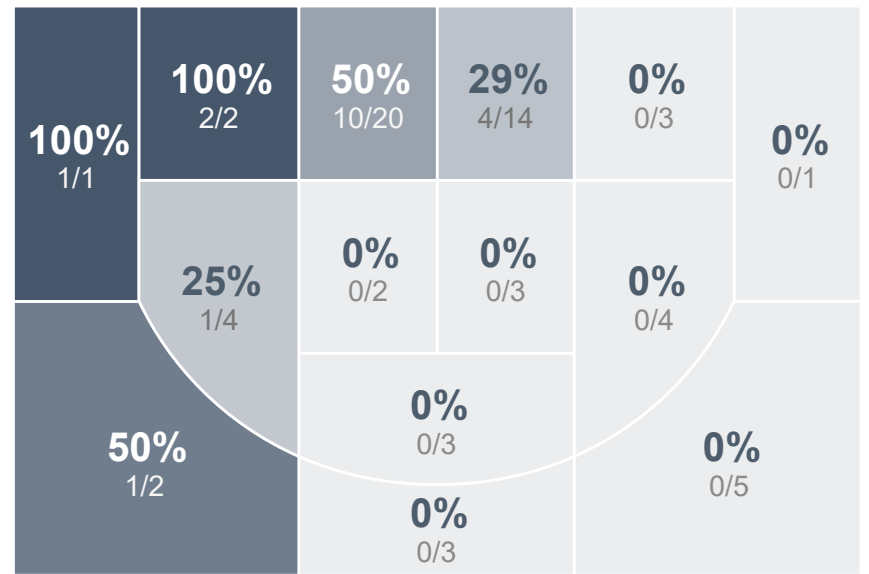

Girls Varsity Basketball