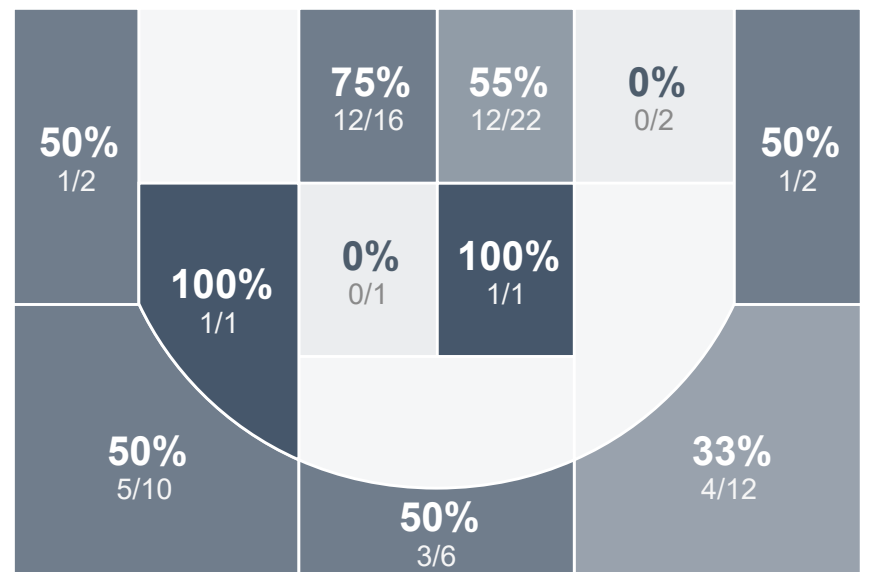

Minot High School