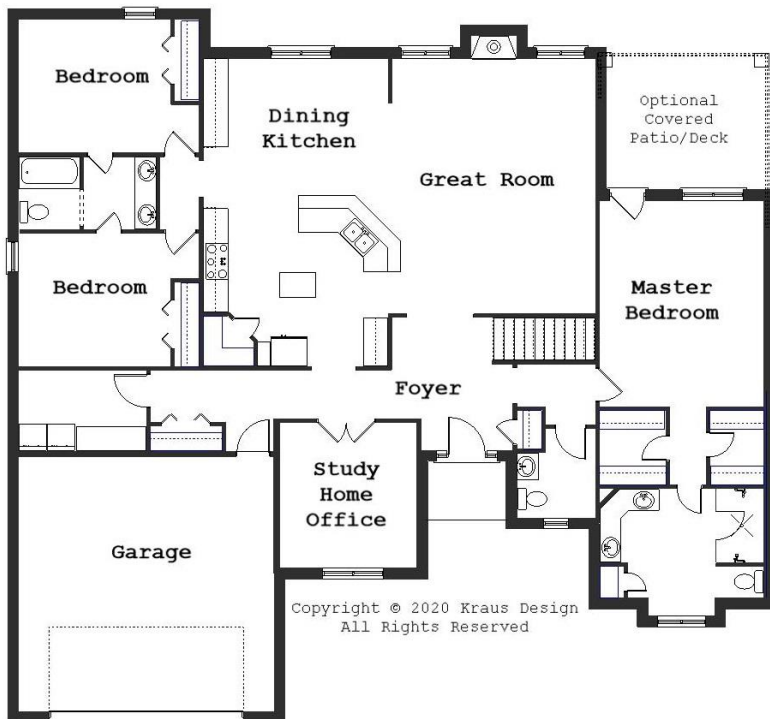

Your Land Your Style Your Home Your Way
Design + Build = Your Best Value

www.krausbuild.com

Captiva Ranch
2375 Sq.Ft.

Copyright © 2020 Kraus Design
All Rights Reserved

The **Kraus** Company
DESIGN BUILD

248-972-5549