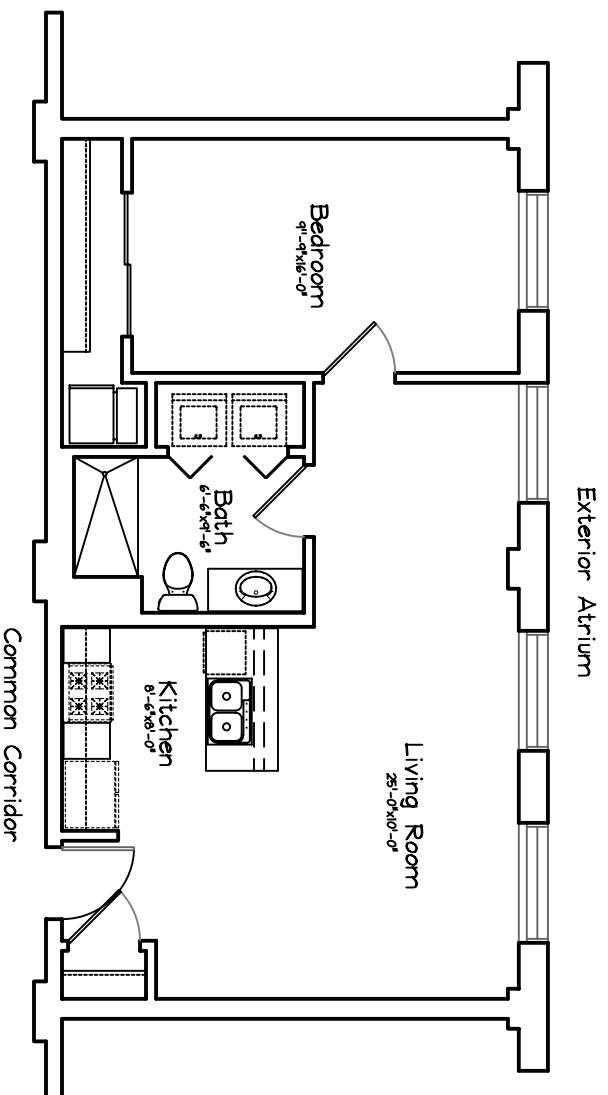

# PLANKINTON LOFT APARTMENTS - 5th FLOOR

Unit #516 = 720 sq ft  
One Bedroom, 1 Bath

Scale : 1/8" = 1'-0"

Square Footage taken from center of corridor/party walls  
to exterior of furred walls.