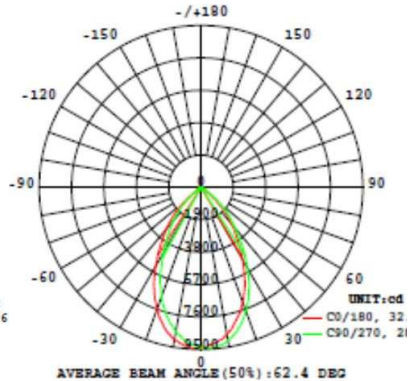

# Wall Pack 360 Deg Series

- ◆ IP65 Protection Rating
- ◆ CRI Ra70
- ◆ CCT 4000K, 5000K
- ◆ 100-277 VAC
- ◆ -20 to +40 C Operating T.
- ◆ 5 years warranty

Part Number	WP-8KLM60-360	WP-11KML80-360	WP-15KLM120-360
Lumen Output	7800 LM	11,200 LM	15,600 LM
Wattage	60W	80W	120W
Luminous Efficacy	130LM/W		
Size	23x13x14 cm	23x13x23 cm	
Weight	4.6kg	7.9kg	8.4kg
Beam Angle	120° Rotatable 360 Deg		
HID Equivalent	150W	250W	400W
Certification	cULus, DLC, CE RoHS		

Ordering Info	Part Number	CCT	Dimming	Options
Default	WP-XXXXXXX	5000K	ND	
EG. WP-15KLM120-		4000K	DIM 0-10V	

Photo Metrics

60W

80W

120W