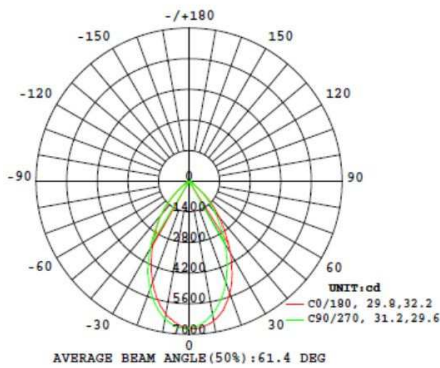

Photo Metrics

60W

Factory LED Lights Inc.

Head Office: 276 Sunset Point, Cochrane AB T4C0K9
www.factoryleds.com vic@factoryleds.com

(587)-333-1832 Canada
(214)-396-2232 USA

FACTORY LEDS