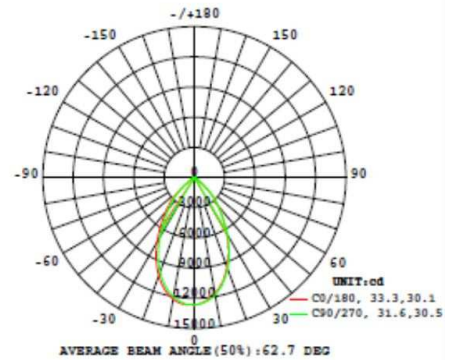

# Wall Pack 360 Deg Series

- ◆ IP65 Protection Rating
- ◆ CRI Ra70
- ◆ CCT 4000K, 5000K
- ◆ 100-277 VAC
- ◆ -20 to +40 C Operating T.
- ◆ 5 years warranty

Part Number	WP-8KLM60-360	WP-11KML80-360	WP-15KLM120-360
Lumen Output	7800 LM	11,200 LM	15,600 LM
Wattage	60W	80W	120W
Luminous Efficacy	130LM/W		
Size	23x13x14 cm	23x13x23 cm	
Weight	4.6kg	7.9kg	8.4kg
Beam Angle	120° Rotatable 360 Deg		
HID Equivalent	150W	250W	400W
Certification	cULus, DLC, CE RoHS		

Ordering Info	Part Number	CCT	Dimming	Options
Default	WP-XXXXXXX	5000K	ND	
EG. WP-15KLM120-		4000K	DIM 0-10V	

Photo Metrics

60W

80W

120W