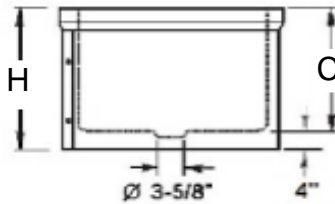

- 1- 24" x 14" Splash
- 2- 24" x 14" Splash
- 3- 24" x 14" Splash

Product Number	Bowl Size (Inch)			Overall Size (Inch)				
	A	B	C	W	L	H	W1	L1
WMS 2024-FM	20	16	10	20	24	14	10	12
WMS 2424-FM	21	21	9	24	24	13	12	12