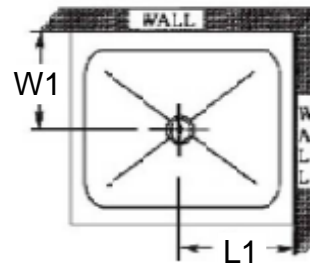

WICKETTS STAINLESS

Stainless Steel
Mop Sinks

SPECIFICATION

- * All Stainless Steel Construction
- * Long Life And Easy Maintenance
- * Floor Mount Design
- * Front Access To Plumbing
- * **Includes 2" Brass Strainer**
- * Optional Integral 2" or 3" Drain
No Hub Or Inside Caulk

- 1- 24" x 14" Splash
- 2- 24" x 14" Splash
- 3- 24" x 14" Splash

Product Number	Bowl Size (Inch)			Overall Size (Inch)				
	A	B	C	W	L	H	W1	L1
WMS 2024-FM	20	16	10	20	24	14	10	12
WMS 2424-FM	21	21	9	24	24	13	12	12