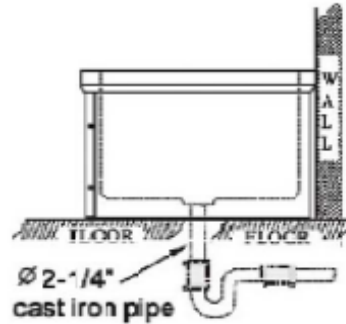

WICKETTS STAINLESS

Stainless Steel
Mop Sinks

SPECIFICATION

- * All Stainless Steel Construction
- * Long Life And Easy Maintenance
- * Floor Mount Design
- * Front Access To Plumbing
- * **Includes 2" Brass Strainer**
- * Optional Integral 2" or 3" Drain
No Hub Or Inside Caulk

- 1- 24" x 14" Splash
- 2- 24" x 14" Splash
- 3- 24" x 14" Splash

Product Number	Bowl Size (Inch)			Overall Size (Inch)				
	A	B	C	W	L	H	W1	L1
WMS 2024-FM	20	16	10	20	24	14	10	12
WMS 2424-FM	21	21	9	24	24	13	12	12