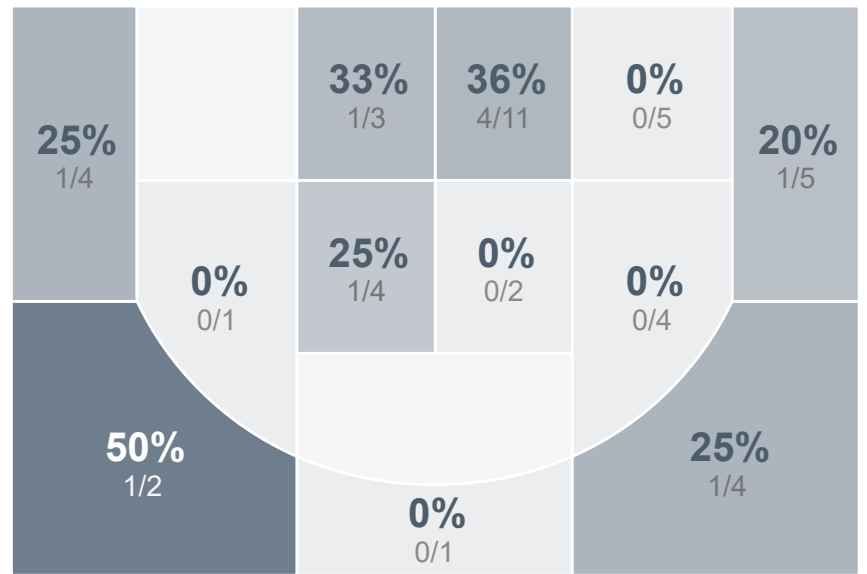

Girls Varsity Basketball