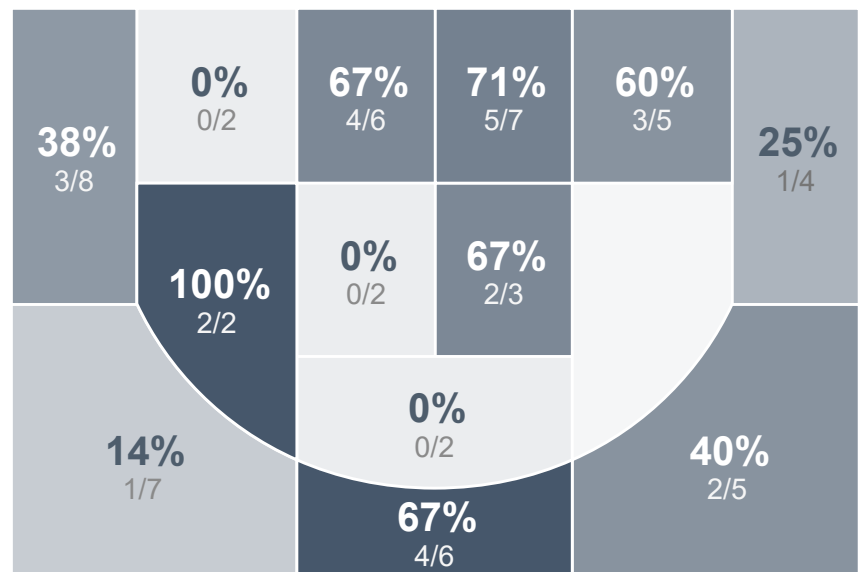

Bismarck High School