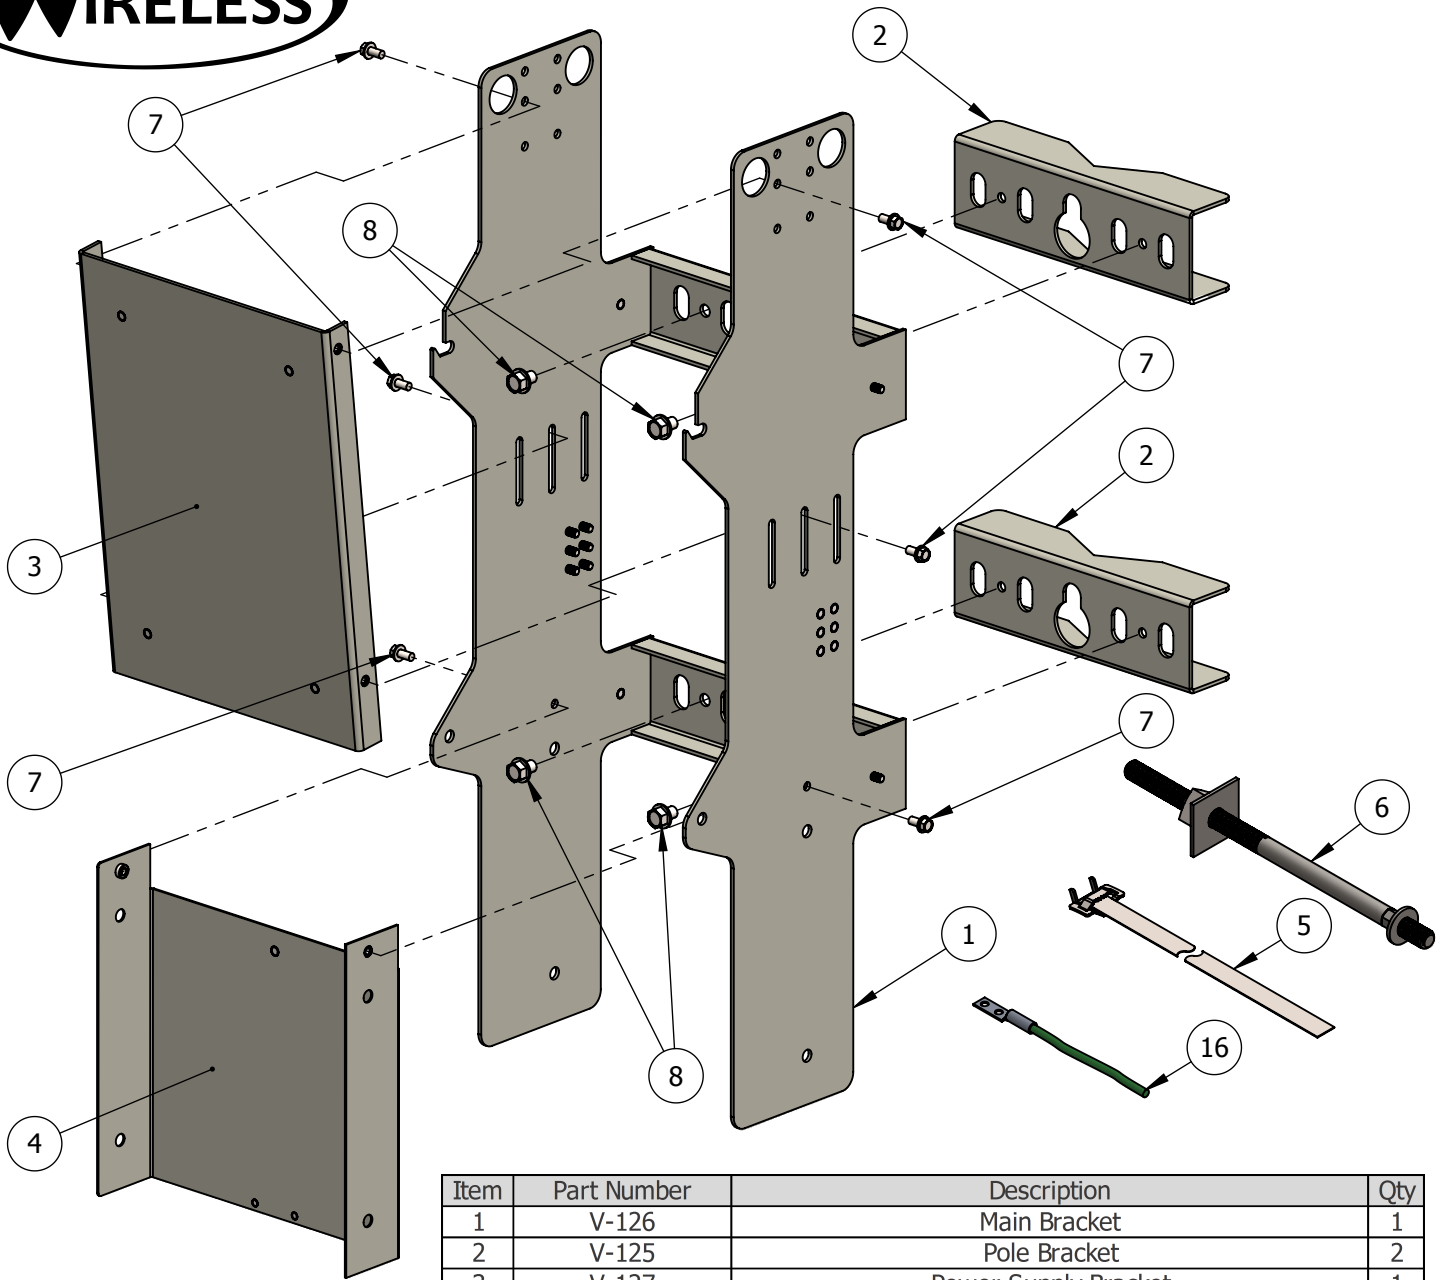

Product Features:

- For use with 60Watt radio, router, and Power Supply
- Compact Size
- Diverse mounting applications; includes concrete lamp post, steel pole, wood pole applications, and wall mountable.
- Optional grounding locations
- Power supply mounting options with ability to adjust bracket for slight tilt
- Concealment Cover attachment (*cover not included in this kit**)
- Kit Includes: (2) Pole Brackets, (1) Power Supply Bracket, (1) Router Bracket, (2) 5/8 x 12" Bolts, (4) 8½' Make a Clamp, Grounding Jumper, and all associated hardware.
- Kit Allows for: Fiber MultiPort, 60Watt Radiohead, Router, and Power Supply

Product Specifications:

Model No: 60AWSBRKT

Dimensions (W x H x D)	33 x 11 x 12 INCHES
Weight	16 lbs
Safety	500lb vertical load rating
Environment	Galvanized, Weather Resistant
Cooling	Natural Cooling
Mount	Lamp post, pole or wall mountable
Construction	Aluminum/ Steel
Finish	Outdoor Powder Coating/ Natural Color

*Additional information available upon request. Please contact: Kyle Purington at (207)642-5751 or via email: kpurington@wcitowers.com

60AWSBRKT-Pole/Wall Mount

Item	Part Number	Description	Qty
1	V-126	Main Bracket	1
2	V-125	Pole Bracket	2
3	V-127	Power Supply Bracket	1
4	V-128	Router Bracket	1
5	V-Band	Band Clamp	2
6	V-UB-5812	Utility Bolt 5/8" x 12"lg	2
7	V-1420-500	Flange Head Cap Screw 1/4"-20 1/2"lg	6
8	V-3816-500	Flange Head Cap Screw 3/8"-16 1/2"lg	4
9	V-1420-FLN	Flange locknut 1/4"-20 (ground bus)	12
10	V-1420-N	Nut 1/4"-20	5
11	V-1420-LW	Lock Washer 1/4"	5
12	V-1420-FW	Flat Washer 1/4"	1
13	V-1032-N	Nut #10-32	2
14	V-1032-LW	Lock Washer #10	2
15	V-1032-FW	Flat Washer #10	2
16	V-G-12	12" Ground Jumper	1
Not Included:			
17	B4 RRH2x60-4R	Remote Radio Head W/Supplied Hardware	1
18	7705 SAR-O	Router W/Supplied Hardware	1
19	1kW_Low Profile	DC Power Supply	1
20	4-Port	MultiPort Terminal	1