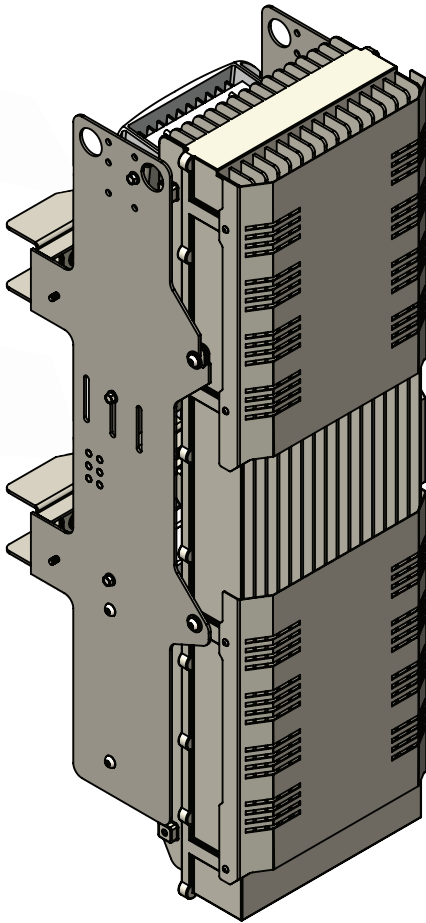

60AWSBRKT

Pole/Wall Bracket

Product Features:

- For use with 60Watt radio, router, and Power Supply
- Compact Size
- Diverse mounting applications; includes concrete lamp post, steel pole, wood pole applications, and wall mountable.
- Optional grounding locations
- Power supply mounting options with ability to adjust bracket for slight tilt
- Concealment Cover attachment (*cover not included in this kit**)
- Kit Includes: (2) Pole Brackets, (1) Power Supply Bracket, (1) Router Bracket, (2) 5/8 x 12" Bolts, (4) 8½' Make a Clamp, Grounding Jumper, and all associated hardware.
- Kit Allows for: Fiber MultiPort, 60Watt Radiohead, Router, and Power Supply

Product Specifications:

Model No: 60AWSBRKT

Dimensions (W x H x D)	33 x 11 x 12 INCHES
Weight	16 lbs
Safety	500lb vertical load rating
Environment	Galvanized, Weather Resistant
Cooling	Natural Cooling
Mount	Lamp post, pole or wall mountable
Construction	Aluminum/ Steel
Finish	Outdoor Powder Coating/ Natural Color

*Additional information available upon request. Please contact: Kyle Purington at (207)642-5751 or via email: kpurington@wcitowers.com