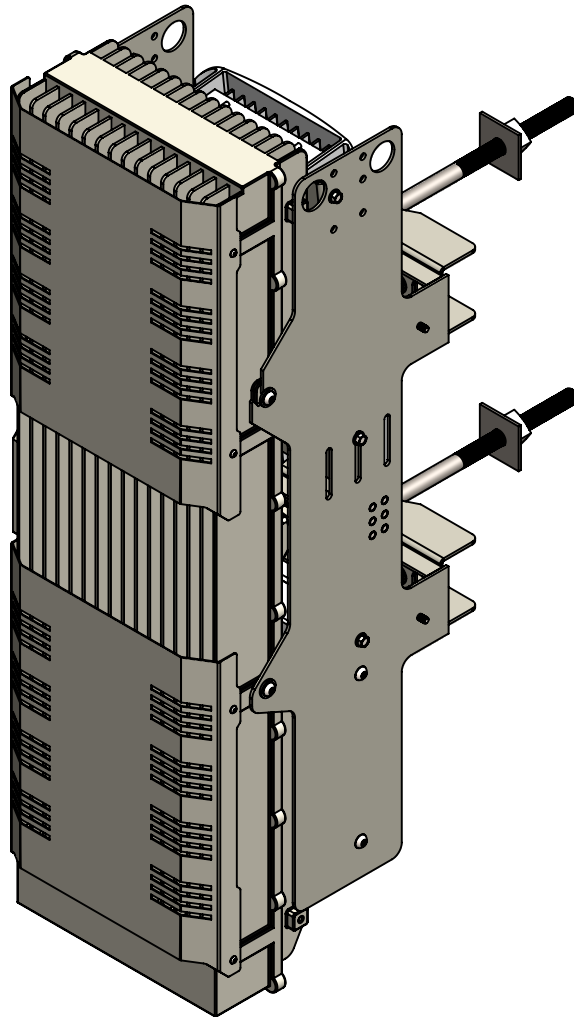

60AWSBRKT-Pole/Wall Mount

Wireless Construction, Inc. | 40 Blake Road, Standish, ME 04084
www.wcitowers.com

*Contact: Kyle Purington at (207) 642-5751 or kpurington@wcitowers.com

60AWSBRKT

Pole/Wall Bracket

Product Features:

- For use with 60Watt radio, router, and Power Supply
- Compact Size
- Diverse mounting applications; includes concrete lamp post, steel pole, wood pole applications, and wall mountable.
- Optional grounding locations
- Power supply mounting options with ability to adjust bracket for slight tilt
- Concealment Cover attachment (*cover not included in this kit**)
- Kit Includes: (2) Pole Brackets, (1) Power Supply Bracket, (1) Router Bracket, (2) 5/8 x 12" Bolts, (4) 8½' Make a Clamp, Grounding Jumper, and all associated hardware.
- Kit Allows for: Fiber MultiPort, 60Watt Radiohead, Router, and Power Supply

Product Specifications:

Model No: 60AWSBRKT

Dimensions (W x H x D)	33 x 11 x 12 INCHES
Weight	16 lbs
Safety	500lb vertical load rating
Environment	Galvanized, Weather Resistant
Cooling	Natural Cooling
Mount	Lamp post, pole or wall mountable
Construction	Aluminum/ Steel
Finish	Outdoor Powder Coating/ Natural Color