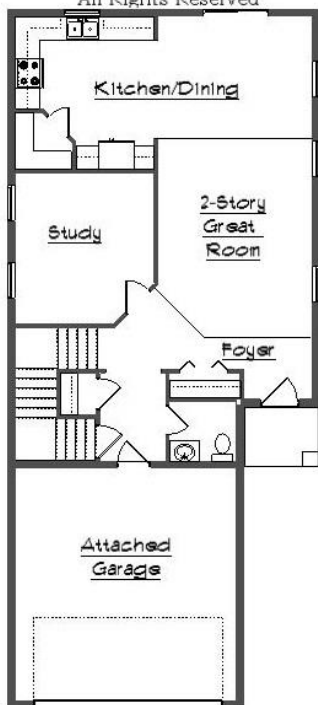

Your Land Your Style Your Home Your Way  
Design + Build = Your Best Value

Copyright © 2018 Kraus Design  
All Rights Reserved

In Town 4009 FE 3F  
2540 Sq.Ft.

Copyright © 2018 Kraus Design  
All Rights Reserved

40+ x 120+ Lot

Customizable Plan  
to Meet Your Needs

The **Kraus** Company  
DESIGN BUILD

248-972-5549

Setting the New Standard