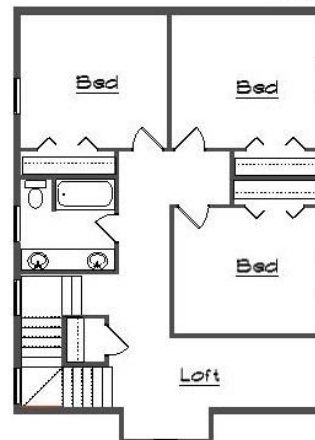

Your Land Your Style Your Home Your Way  
Design + Build = Your Best Value

Copyright © 2018 Kraus Design  
All Rights Reserved

In Town 4009 FE 3F  
2540 Sq.Ft.

Copyright © 2018 Kraus Design  
All Rights Reserved

40+ x 120+ Lot

Customizable Plan  
to Meet Your Needs

The **Kraus** Company  
DESIGN BUILD

248-972-5549

Setting the New Standard