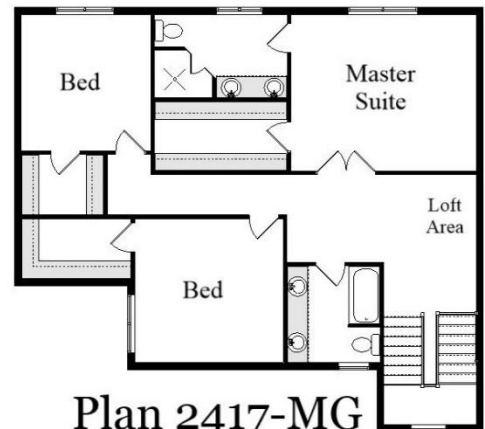

Your Land Your Style Your Home Your Way

Design + Build = Your Best Value

Plan 2417-MG
2985 Sq.Ft.

Copyright © 2024 Kraus Design Build
All Rights Reserved

The **Kraus** Company, LLC
DESIGN BUILD

248-972-5549