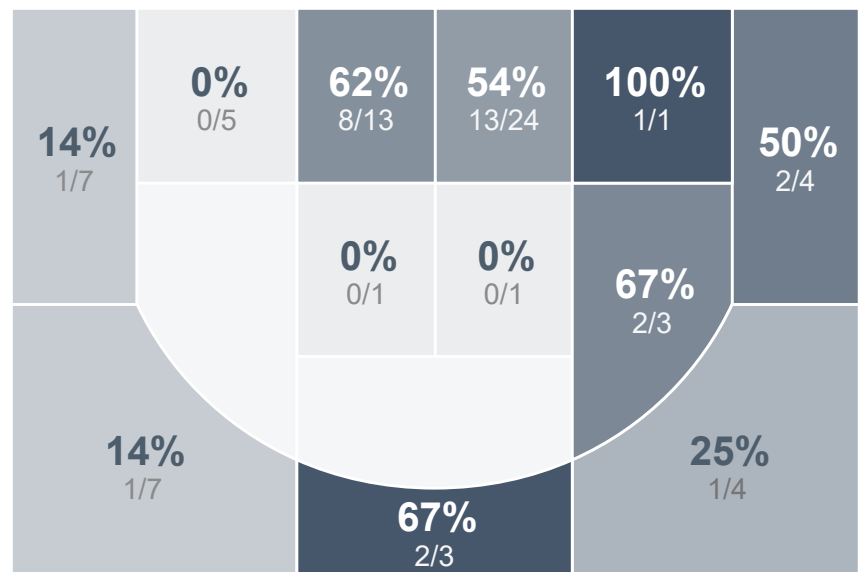

Bismarck High School