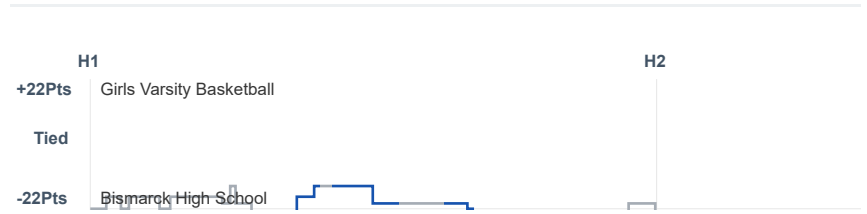

Box Score Report

JHS vs Bismarck - Feb 3, 2022 - L 53-73

Period Stats

Team	1	2	Final
JHS	25	28	53
BHS	27	46	73

Run Graph

Team Stats

	JHS	BHS
Field Goal %	38.6%	42.5%
Effective Field Goal %	51.1%	47.3%
2FG Made/Attempted	6/20	24/48
2FG%	30.0%	50.0%
3FG Made/Attempted	11/24	7/25
3FG%	45.8%	28.0%
FT Made/Attempted	8/16	4/12
Free Throw Percentage	50.0%	33.3%
Points Per Possession	0.73	0.99
Transition Points	2	12
Points Off Turnovers	6	33
Second Chance Points	5	9
Points in the Paint	10	42
Offensive Rebounds	9	15
Defense Rebounds	30	23
Assists	16	25
Deflections	2	17
Steals	2	15
Blocks	2	2
Turnovers	30	10
Personal Fouls	11	18
Charges Taken	0	0