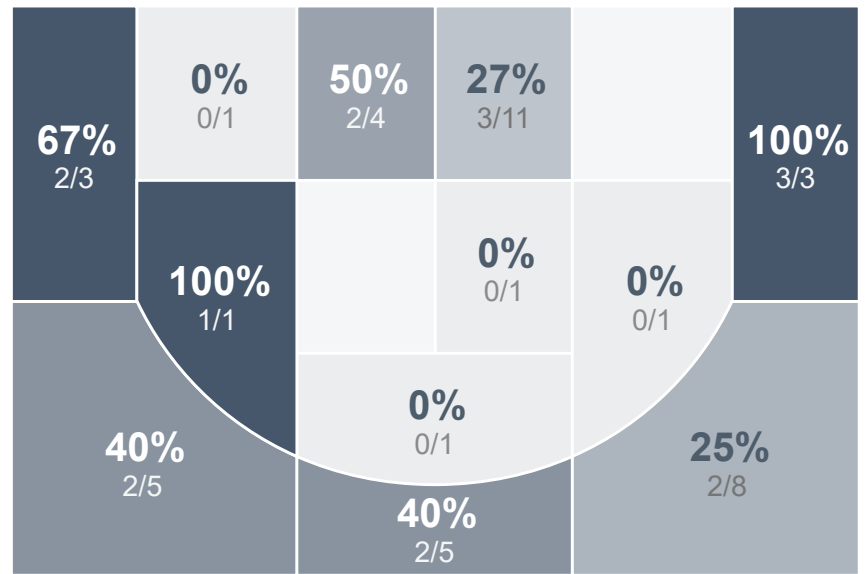

Girls Varsity Basketball