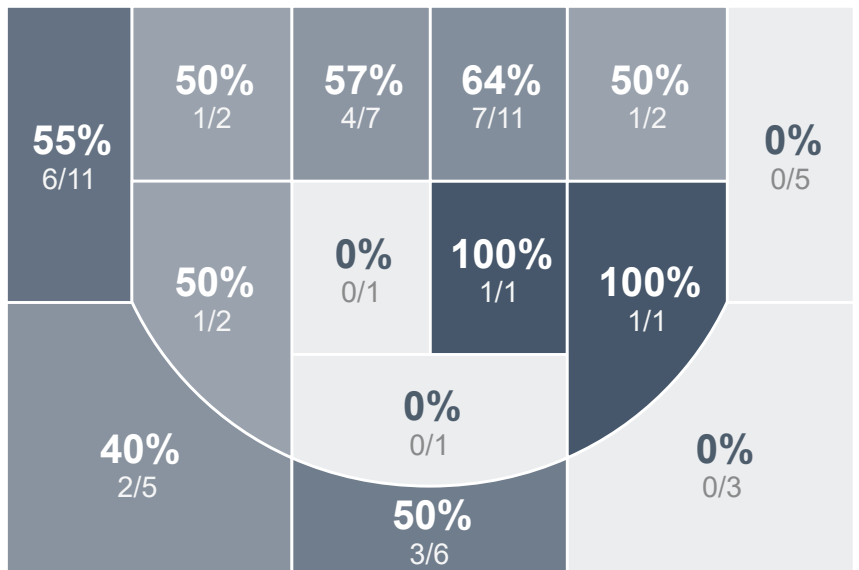

Bismarck Century High School