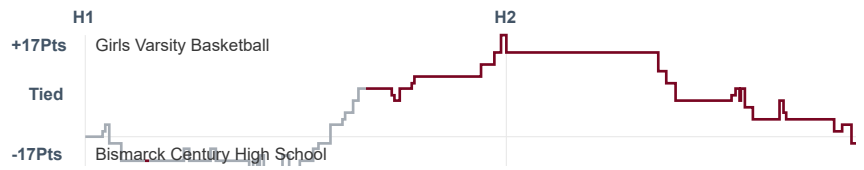

Box Score Report

MHS @ Bismarck Century - Jan 17, 2023 - L 64-72

Period Stats

Team	1	2	Final
MHS	39	25	64
CHS	25	47	72

Run Graph

Team Stats

	MHS	CHS
Field Goal %	45.2%	46.6%
Effective Field Goal %	52.4%	56.0%
2FG Made/Attempted	13/21	16/28
2FG%	61.9%	57.1%
3FG Made/Attempted	6/21	11/30
3FG%	28.6%	36.7%
FT Made/Attempted	20/25	7/10
Free Throw Percentage	80.0%	70.0%
Points Per Possession	1.03	1.13
Transition Points	2	6
Points Off Turnovers	10	13
Second Chance Points	1	9
Points in the Paint	24	24
Offensive Rebounds	5	11
Defense Rebounds	20	20
Assists	7	15
Deflections	2	5
Steals	5	10
Blocks	0	4
Turnovers	13	12
Personal Fouls	14	19
Charges Taken	0	0

Girls Varsity Basketball

Bismarck Century High School

Girls Varsity Basketball's Player Stats

Name	Pts	FG	3FG	FT	+/-	MINS	OREB	DREB	AST	DEFL	STL	BLK	TO	FOUL	CHG
#2 Maggie Fricke	17	4/12	2/7	7/8	- 8	33	1	2	2	0	0	0	3	0	0
#10 Nevaeh Perez-Coleman	0	0/0	0/0	0/0	+ 9	3	0	0	0	0	0	0	0	1	0
#13 Maya Aguilar	6	2/7	0/2	2/4	- 14	33	0	5	1	0	2	0	3	3	0
#21 Presley Bennett	3	1/2	1/2	0/0	+ 2	6	0	1	0	0	0	0	1	0	0
#22 Avery Lunde	6	3/4	0/1	0/0	- 15	34	0	4	1	1	1	0	2	4	0
#23 Taury Hight	3	1/2	1/2	0/0	- 4	30	1	3	0	0	2	0	2	1	0
#24 Karew Lamoureux	5	2/4	1/2	0/0	- 4	12	0	0	0	0	0	0	0	3	0
#30 Leelee Bell	24	6/11	1/5	11/13	- 6	33	2	5	3	1	0	0	2	2	0