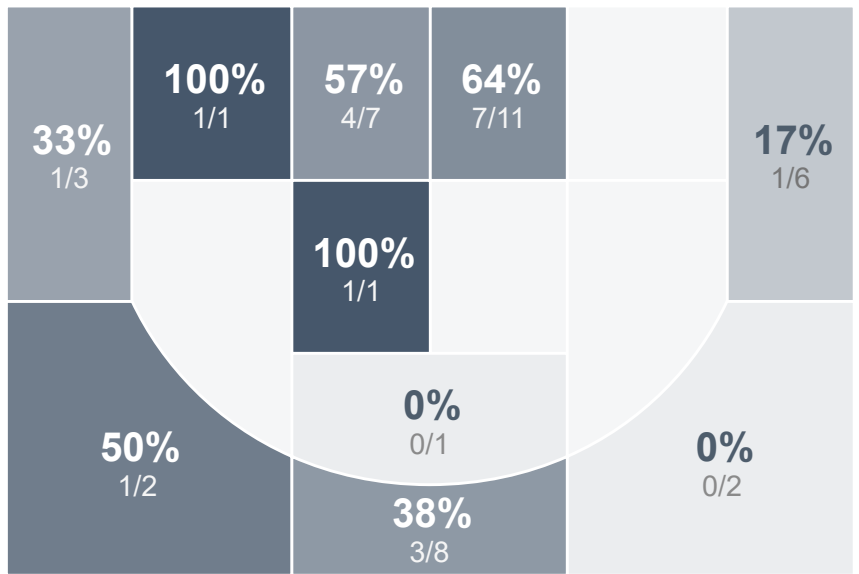

Box Score Report

MHS @ Bismarck Century - Jan 17, 2023 - L 64-72

Period Stats

Team	1	2	Final
MHS	39	25	64
CHS	25	47	72

Run Graph

Team Stats

	MHS	CHS
Field Goal %	45.2%	46.6%
Effective Field Goal %	52.4%	56.0%
2FG Made/Attempted	13/21	16/28
2FG%	61.9%	57.1%
3FG Made/Attempted	6/21	11/30
3FG%	28.6%	36.7%
FT Made/Attempted	20/25	7/10
Free Throw Percentage	80.0%	70.0%
Points Per Possession	1.03	1.13
Transition Points	2	6
Points Off Turnovers	10	13
Second Chance Points	1	9
Points in the Paint	24	24
Offensive Rebounds	5	11
Defense Rebounds	20	20
Assists	7	15
Deflections	2	5
Steals	5	10
Blocks	0	4
Turnovers	13	12
Personal Fouls	14	19
Charges Taken	0	0

Girls Varsity Basketball

Bismarck Century High School

Girls Varsity Basketball's Player Stats

Name	Pts	FG	3FG	FT	+/-	MINS	OREB	DREB	AST	DEFL	STL	BLK	TO	FOUL	CHG
#2 Maggie Fricke	17	4/12	2/7	7/8	- 8	33	1	2	2	0	0	0	3	0	0
#10 Nevaeh Perez-Coleman	0	0/0	0/0	0/0	+ 9	3	0	0	0	0	0	0	0	1	0
#13 Maya Aguilar	6	2/7	0/2	2/4	- 14	33	0	5	1	0	2	0	3	3	0
#21 Presley Bennett	3	1/2	1/2	0/0	+ 2	6	0	1	0	0	0	0	1	0	0
#22 Avery Lunde	6	3/4	0/1	0/0	- 15	34	0	4	1	1	1	0	2	4	0
#23 Taury Hight	3	1/2	1/2	0/0	- 4	30	1	3	0	0	2	0	2	1	0
#24 Karew Lamoureux	5	2/4	1/2	0/0	- 4	12	0	0	0	0	0	0	0	3	0
#30 Leelee Bell	24	6/11	1/5	11/13	- 6	33	2	5	3	1	0	0	2	2	0