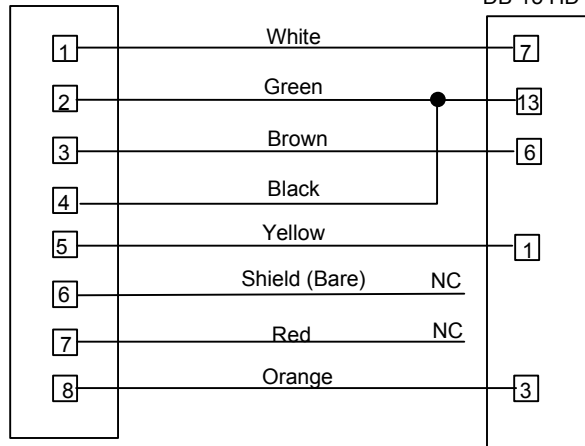

Radio Interface Cable

For NCS-C250 Mobile Multi-Switcher

NCS Model Number
NCS-250-DDA-XX

Compatible Radios:

Midland ML3215

Midland ML3245

RJ-45

Pin #	Wire Color	Function
1	White	Mic Hi
2	Green	Mic Lo
3	Brown	PTT
4	Black	Ground
5	Yellow	Rx Audio
6	Shield	Ground
7	Red	Hook Sw*
8	Orange	COR

* Works only on units with Hook Switch Option installed

RJ-45

DB-15 HD

Cable Wiring