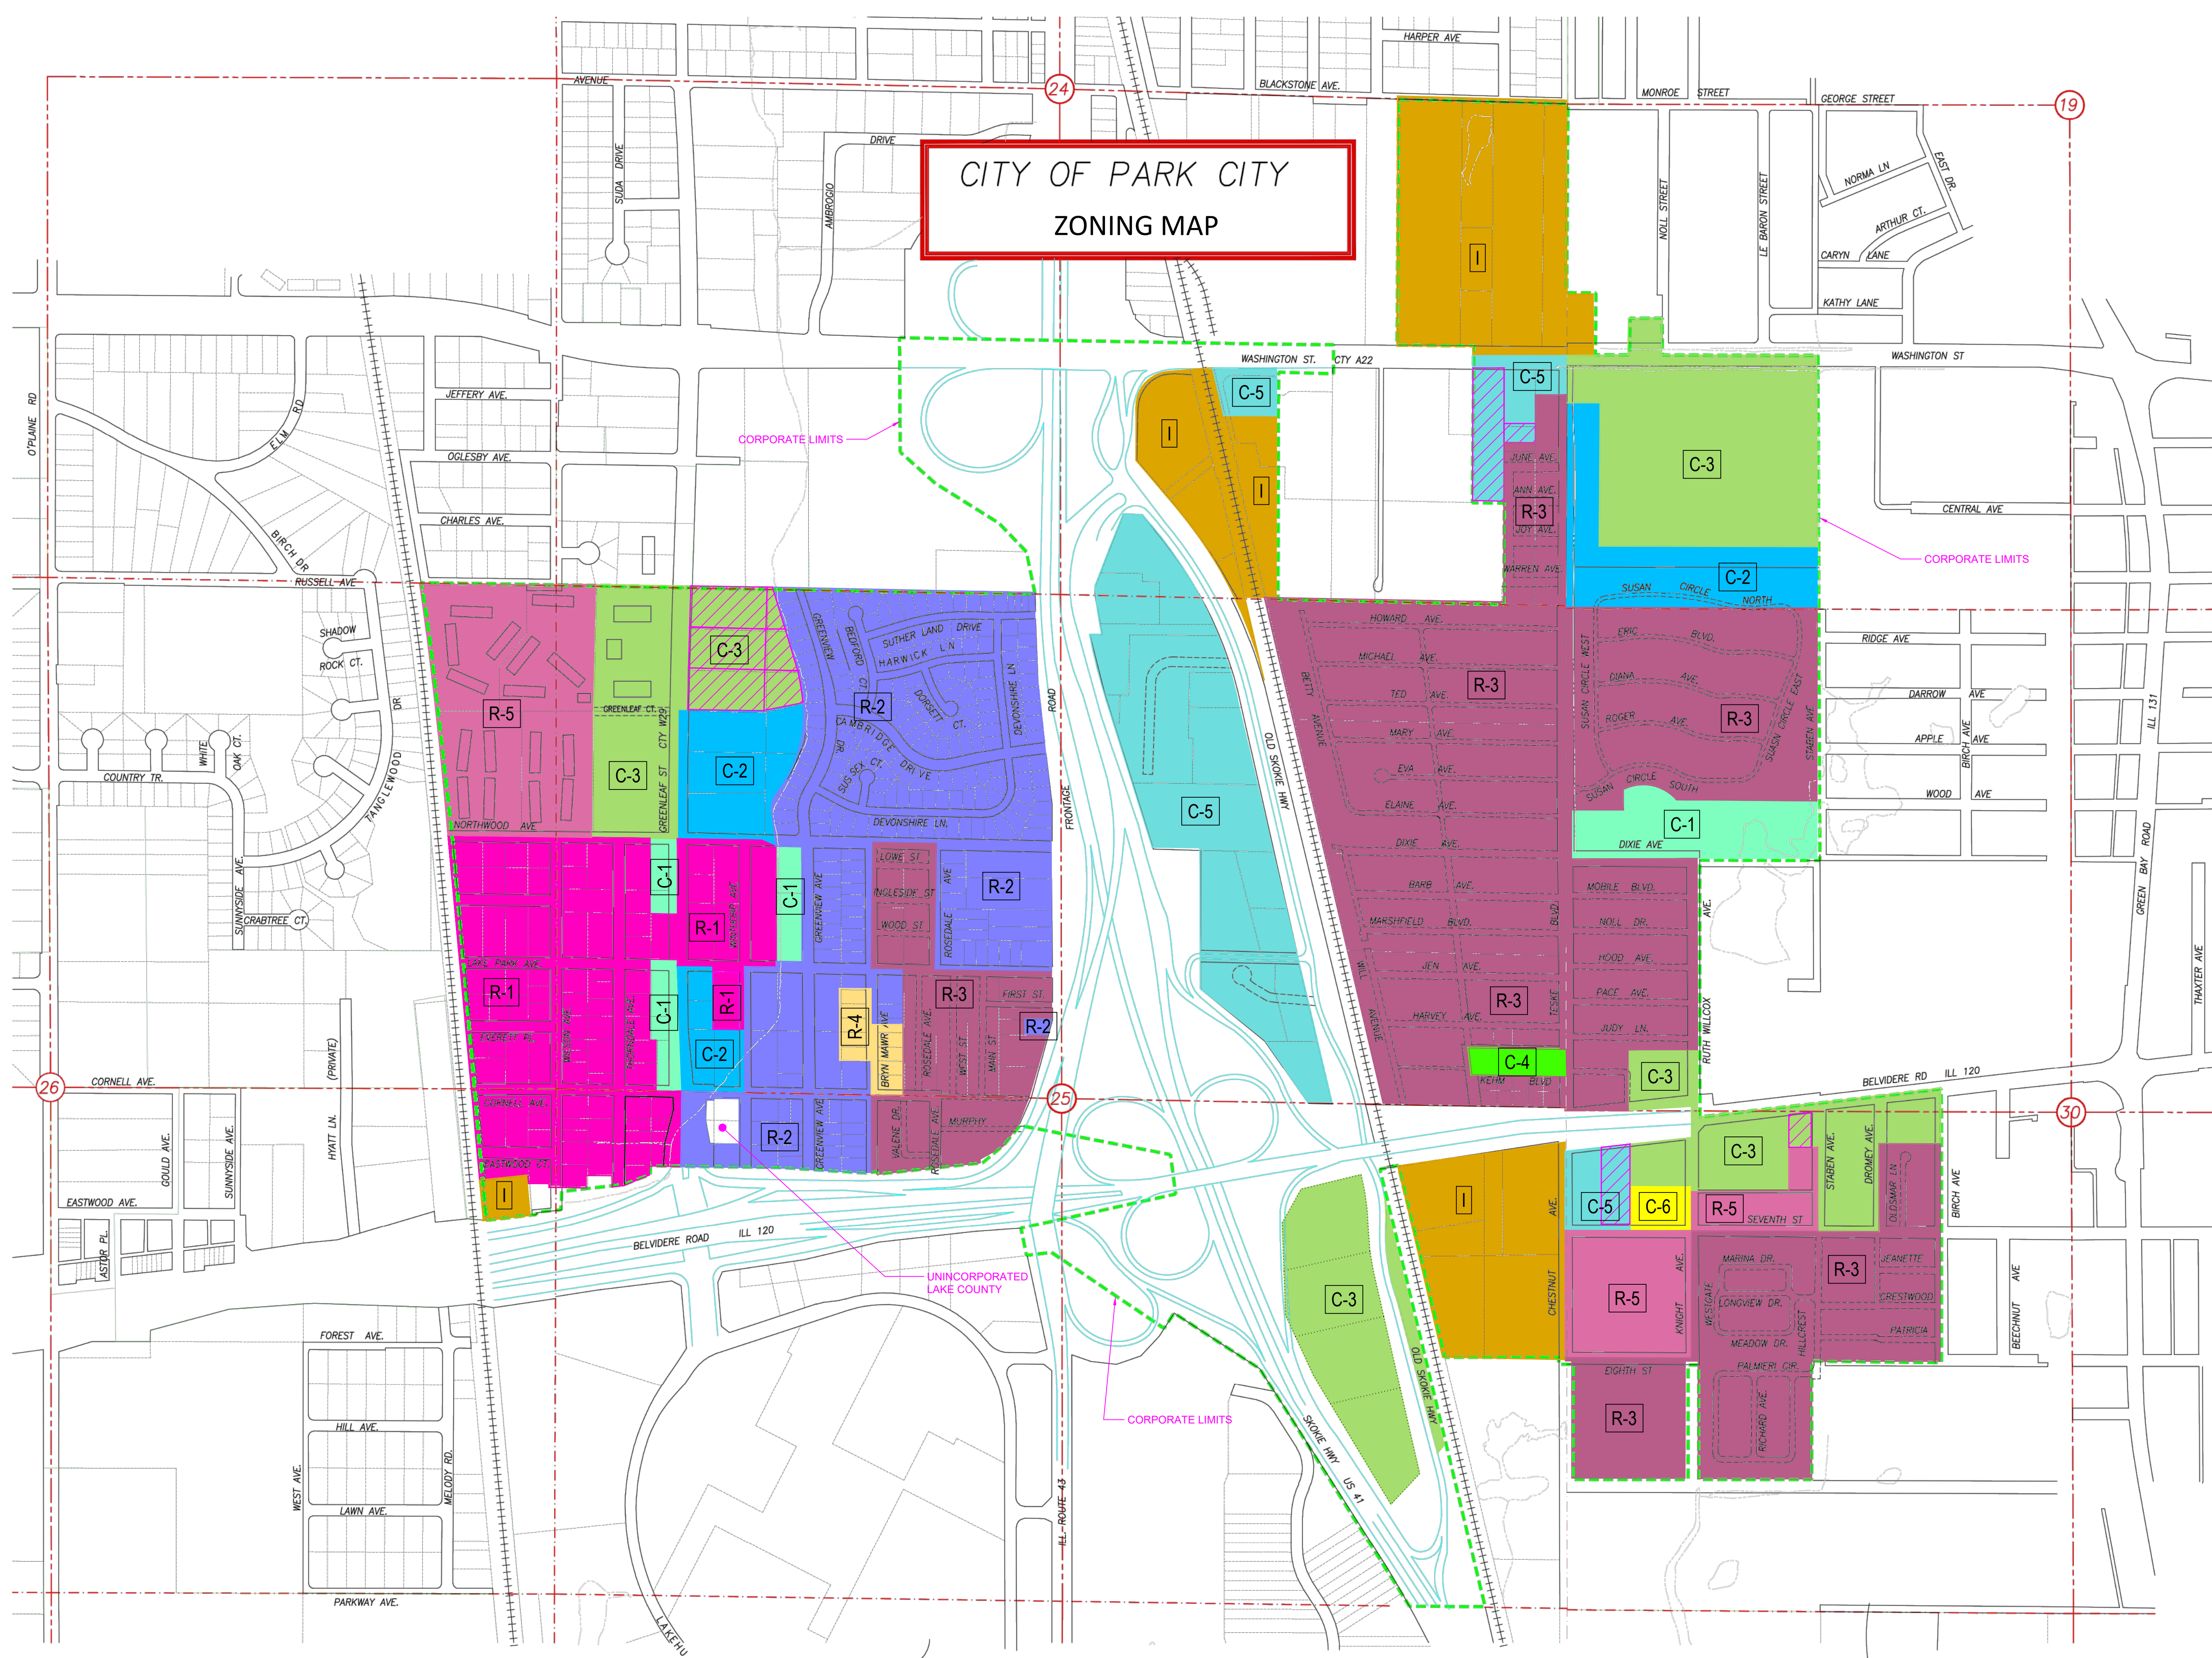

# CITY OF PARK CITY ZONING MAP

### LEGEND

- R-1 LOW DENSITY SINGLE FAMILY RESIDENTIAL DISTRICT
- R-2 MEDIUM DENSITY SINGLE FAMILY RESIDENTIAL DISTRICT
- R-3 HIGH DENSITY MANUFACTURE HOUSING COMMUNITY DISTRICT
- R-4 LOW DENSITY MULTIPLE FAMILY RESIDENTIAL DISTRICT
- R-5 HIGH DENSITY MULTIPLE FAMILY RESIDENTIAL DISTRICT
- C-1 CONVENIENCE COMMERCIAL DISTRICT
- C-2 NEIGHBORHOOD COMMERCIAL DISTRICT
- C-3 COMMUNITY COMMERCIAL DISTRICT
- C-4 DOWNTOWN COMMERCIAL DISTRICT
- C-5 HIGHWAY COMMERCIAL DISTRICT
- C-6 CANNABIS COMMERCIAL DISTRICT
- I INDUSTRIAL DISTRICT
- O CONDITIONAL USE
- CORPORATE LIMITS