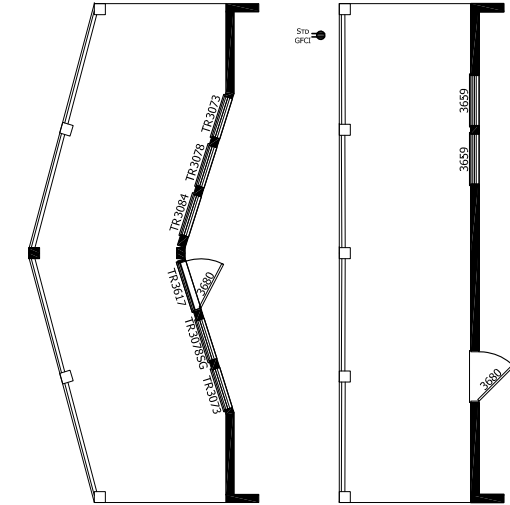

OPTIONAL RECESSED PORCH (add 6' to LR)

OPTIONAL PROW PORCH