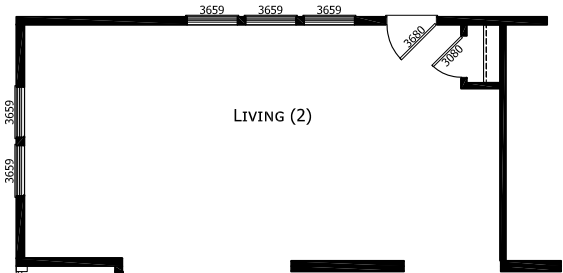

WALK-IN (AGILE SHOWER) NOT AVAILABLE ON 52' MODEL
RADIANT SPA GLAMOUR BATH NOT AVAILABLE ON 52' MODEL

MODEL 17-CB-6523C
3 BEDROOM, 2 BATH
ACTUAL SIZE: 52' x 30'-4"
TOTAL AREA: 1,578 SQ. FT.

OPTIONAL RECESSED PORCH (add 6' to LR)

OPTIONAL PROW PORCH

HITCH REF.

HITCH REF.

CHAMPION

MANUFACTURED BEAUTIFULLY™

1425 SUNNYSIDE RD. WEISER, ID 83672

MODIFICATIONS

PROJECT: 17-CB6523B
52' x 30'-4" 3 BD 2 BTH

TITLE: LITERATURE PLAN

FILENAME: CB6523C PFS APPROVAL

SHEET: L-101