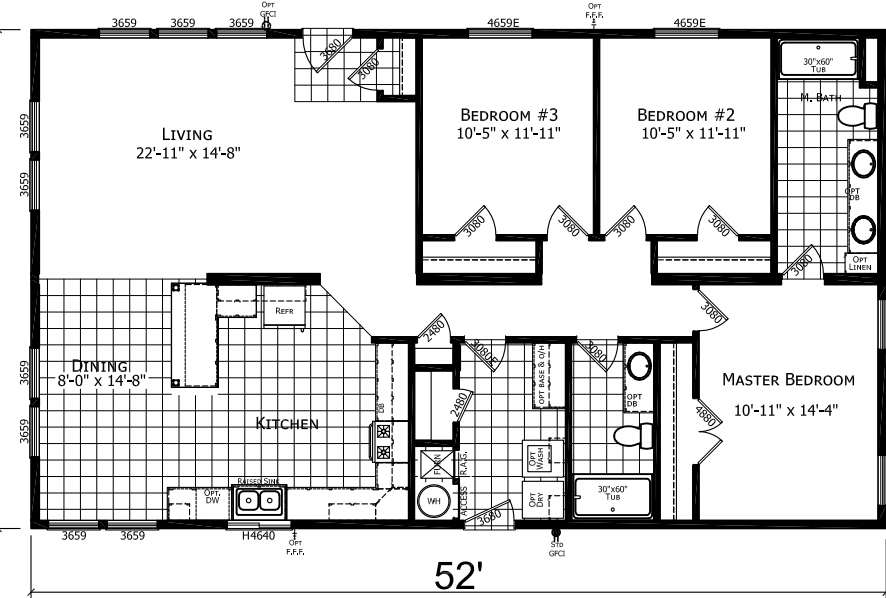

HITCH REF.

HITCH REF.

CHAMPION

MANUFACTURED BEAUTIFULLY™

1425 SUNNYSIDE RD. WEISER, ID 83672

MODIFICATIONS

PROJECT: 17-CB6523B
52' x 30'-4" 3 BD 2 BTH

TITLE: LITERATURE PLAN

FILENAME: CB6523C PFS APPROVAL

SHEET: L-101