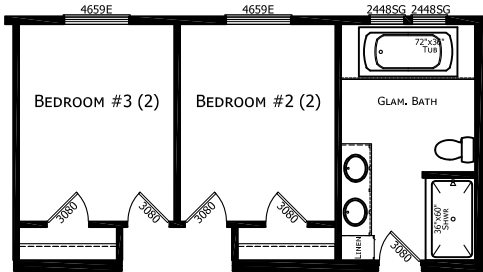

WALK-IN (AGILE SHOWER) NOT AVAILABLE ON 52' MODEL
RADIANT SPA GLAMOUR BATH NOT AVAILABLE ON 52' MODEL

MODEL 17-CB-6523C
3 BEDROOM, 2 BATH
ACTUAL SIZE: 52' x 30'-4"
TOTAL AREA: 1,578 SQ. FT.