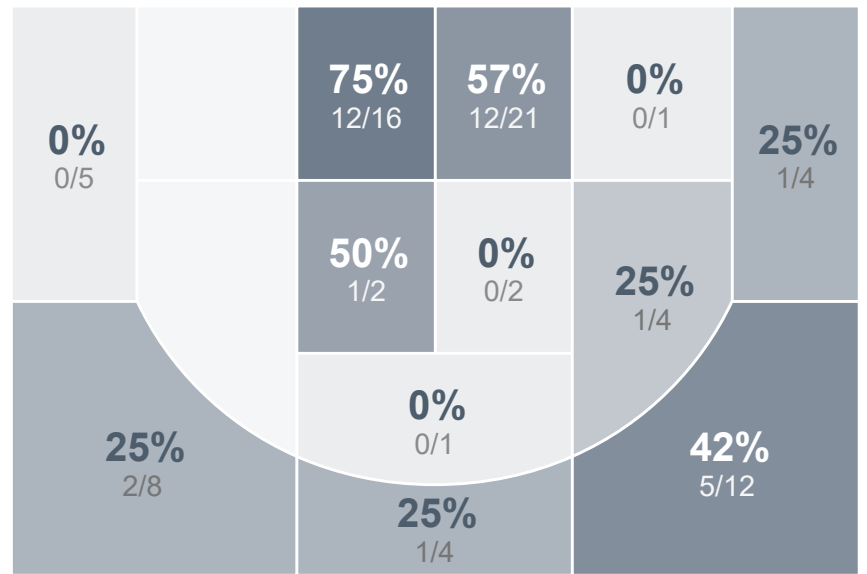

Williston Boys' Basketball