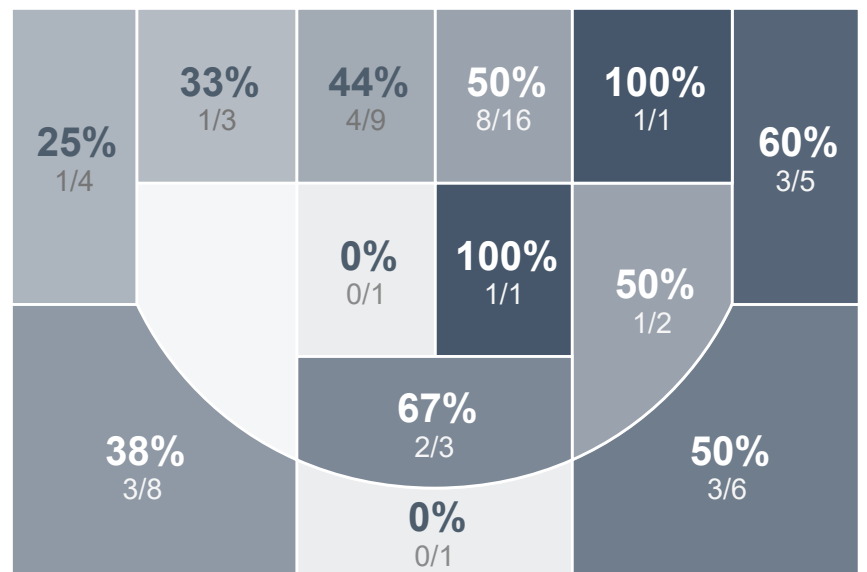

Turtle Mountain High School