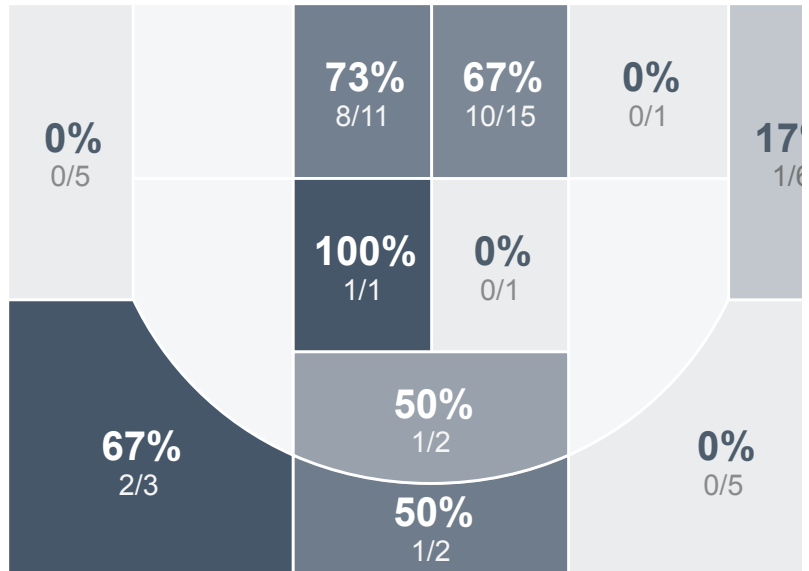

St. Mary's Central High School