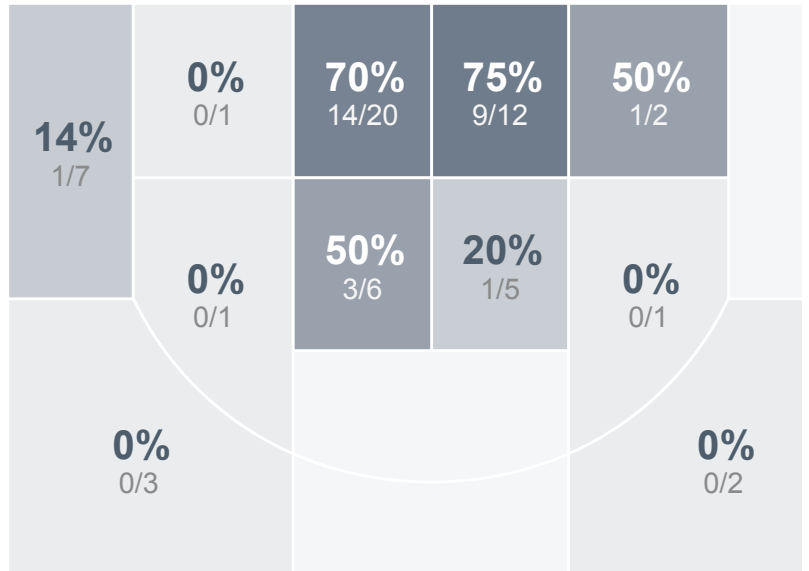

Team Stats

	DHS	SMCHS
FG Made/Attempted	29/60	24/52
Field Goal %	48.3%	46.2%
Effective Field Goal %	49.2%	50.0%
2FG Made/Attempted	28/48	20/31
2FG %	58.3%	64.5%
3FG Made/Attempted	1/12	4/21
3FG %	8.3%	19.0%
FT Made/Attempted	2/3	19/31
Free Throw %	66.7%	61.3%
Points Per Possession	0.78	0.93
Transition Points	5	11
Points Off Turnovers	12	17
Second Chance Points	10	9
Points in the Paint	54	38
Offensive Rebounds	9	8
Defense Rebounds	26	21
Assists	15	15
Deflections	9	16
Steals	9	13
Blocks	3	1
Turnovers	26	18
Personal Fouls	27	12
Charges Taken	1	1

Dickinson