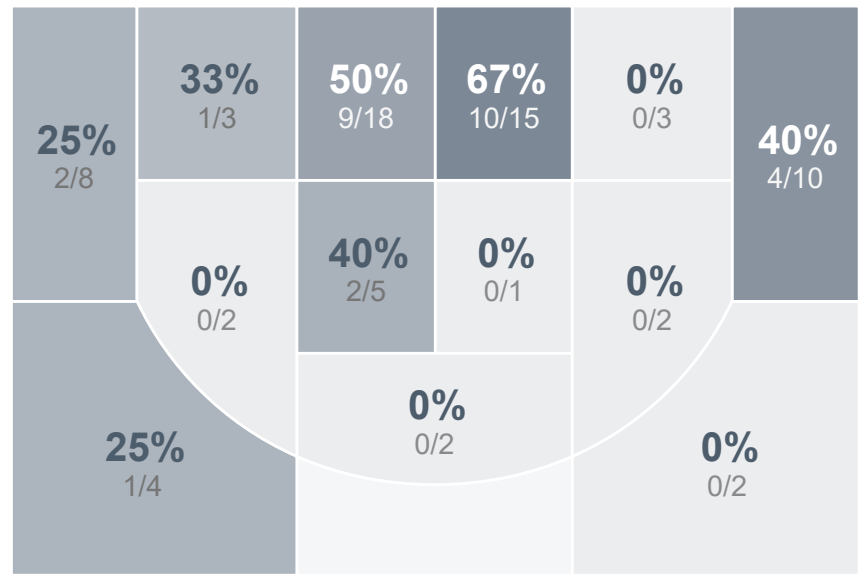

Mandan Boys' Varsity Basketball