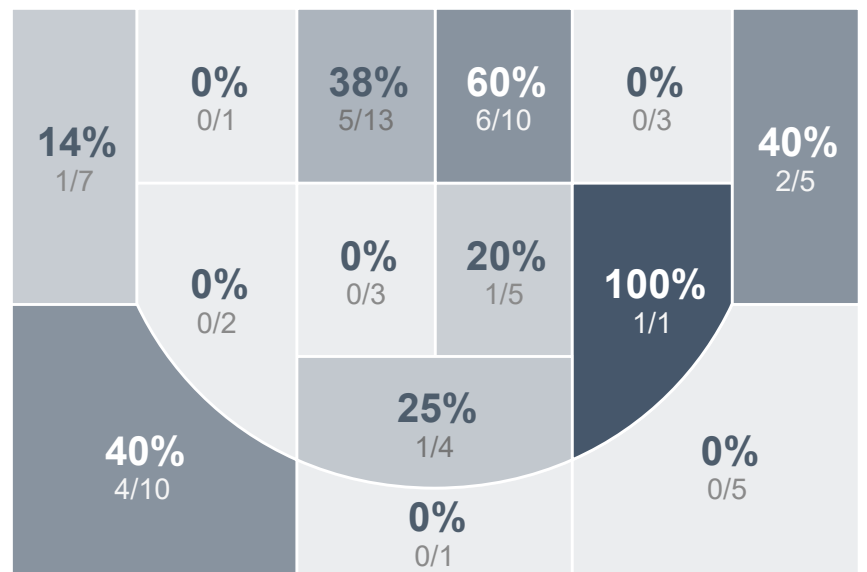

Bismarck St. Mary's Central High School